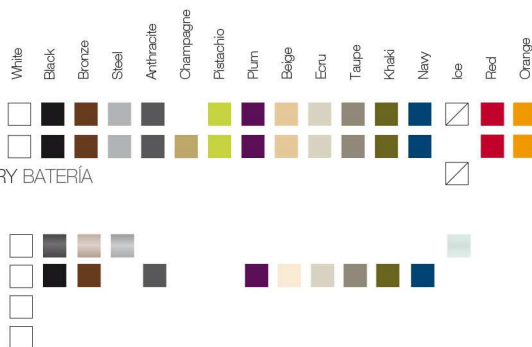

BASIC

LACQUERED / LACADO

LIGHT / LUZ, LED RGB, LED DMX, BATTERY BATERIA

TABLETOPS TABLEROS

GLASS

HPL

POLYETHYLENE / POLIETILENO

FULL WHITE Solid Surface / Superficie Sólida