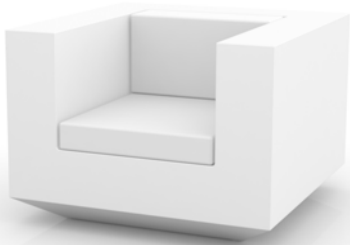

VELA BUTACA (colchoneta incluida)

DESCRIPTION DESCRIPTION

Made of polyethylene resin by rotational moulding. 100% Recyclable. Item suitable for indoor and outdoor use. Available in different finishes.

Fabricado con resina de polietileno mediante moldeo rotacional con doble pared 100% Reciclable. Apto para exterior e interior. Disponible en varios acabados.

WEIGHT PESO 35 Kg.

INCLUDES INCLUYE

Finished RGB Led: Remote control for light colour changes. Outdoor padding (thickness 4"). Non-slip resistant.

Acabado LED RGB: Mando a distancia para cambiar el color de la luz. Acolchado para exterior (grosor 10 cm). Tacos antideslizantes.

OPTIONS OPCIONES

Transparent cord with switch for indoor use (under request).

Posibilidad de cable transparente e interruptor solo para interior.