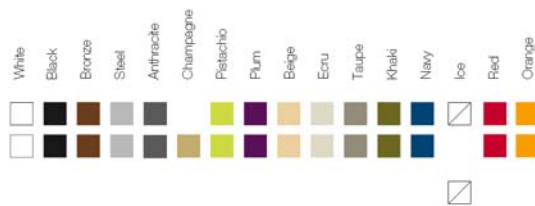

FINISHES ACABADOS

COLOURS COLORES

BASIC

LACQUERED / LACADO

LIGHT / LUZ, LED RGB,
LED RGB DMX, LED BATTERY BATERÍA

TEJIDOS. TISSUS

NÁUTICA. NAUTIC

SILVERTEX.