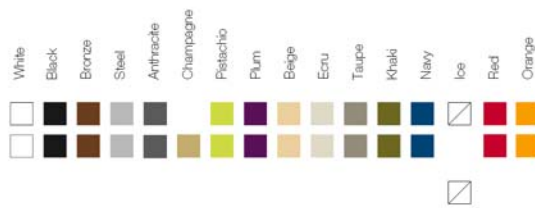

FINISHES ACABADOS

COLOURS COLORES

BASIC

LACQUERED / LACADO

LIGHT / LUZ, LED RGB,
LED RGB DMX, LED BATTERY BATERÍA

TEJIDOS. TISSUS

NÁUTICA. NAUTIC

SILVERTEX.