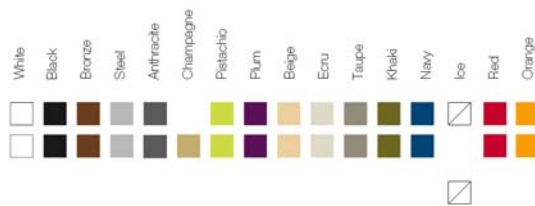

VELA Chill Ottoman 100
VELA Chill Puff 100

FINISHES ACABADOS

COLOURS COLORES

BASIC

LACQUERED / LACADO

LIGHT / LUZ, LED RGB,
LED RGB DMX, LED BATTERY BATERÍA

TEJIDOS. TISSUS

NÁUTICA. NAUTIC