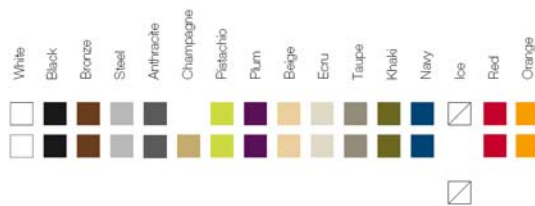

VELA BUTACA (colchoneta incluida)

DESCRIPTION DESCRIPTION

Made of polyethylene resin by rotational moulding. 100% Recyclable. Item suitable for indoor and outdoor use. Available in different finishes.

Fabricado con resina de polietileno mediante moldeo rotacional con doble pared 100% Reciclable. Apto para exterior e interior. Disponible en varios acabados.

WEIGHT PESO 35 Kg.

INCLUDES INCLUYE

Finished RGB Led: Remote control for light colour changes. Outdoor padding (thickness 4"). Non-slip resistant.

Acabado LED RGB: Mando a distancia para cambiar el color de la luz. Acolchado para exterior (grosor 10 cm). Tacos antideslizantes.

OPTIONS OPCIONES

Transparent cord with switch for indoor use (under request).

Posibilidad de cable transparente e interruptor solo para interior.

REFERENCE* REFERENCIA*

54023	54023F	54023W	54023L	54023D
54023Y				

ReferenceX, for example 0000A ReferenciaX, ejemplo 0000A.

* A: Basic R: Autorriego/ Self-Watering F: Lacado / Lacquered W: Luz / Light L: Led RGB D: Led RGB DMX Y: Led RGB Bateria / Battery B: Full White G: Glass

FINISHES ACABADOS

COLOURS COLORES

BASIC

LACQUERED / LACADO

LIGHT / LUZ, LED RGB,
LED RGB DMX, LED BATTERY BATERIA

TEJIDOS. TISSUS

NÁUTICA. NAUTIC

SILVERTEX.

CREVIN

KINNASAND

Plug type available Tipo de enchufe disponible