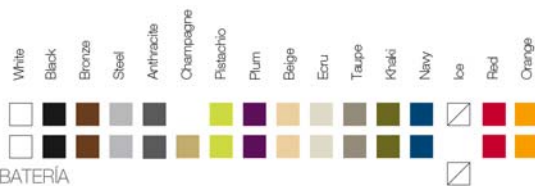

FINISHES ACABADOS

COLOURS COLORES

BASIC

LACQUERED / LACADO

LIGHT / LUZ, LED RGB, LED DMX, BATTERY BATERIA

TABLE TOP TABLERO

POLYETHYLENE / POLIETILENO

GLAS / VIDRIO