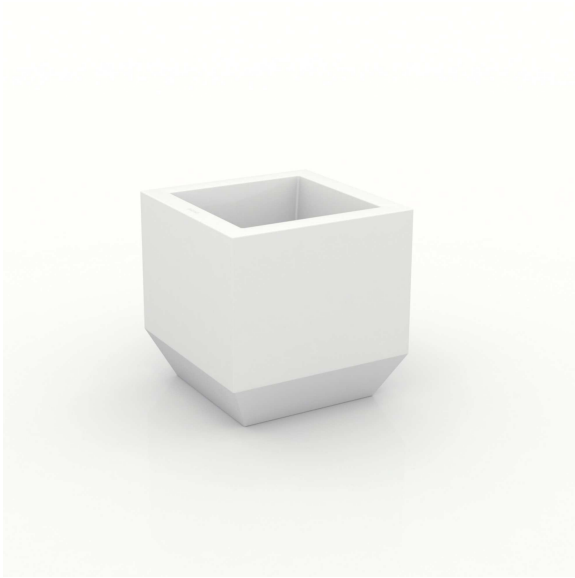

VELA MACETA

DESCRIPTION DESCRIPTION

Made in resin of polyethylene by rotational moulding. 100% Recyclable. Item suitable for indoor and outdoor use. Available with different finishes.

Fabricado en resina de polietileno mediante moldeo rotacional con doble pared. 100% Reciclable. Apto para exterior e interior. Disponible en varios acabados.

WEIGHT PESO

INCLUDE INCLUYE

Self watering system (except to Basic). Finished RGB LED: Colour changes of remote control. Non-slipping feet.

Sistema de autoriego (menos en Basic). Acabado LED RGB: Mando a distancia para cambio de color de la luz. Tacos antideslizantes.

OPTIONS OPCIONES

Finished Light: Possibility of transparent cable and switch only for indoor.

Acabado Luz: Posibilidad de cable transparente e interruptor solo para interior.

REFERENCE* REFERENCIA*

54073A	54073R	54073F	54073W	54073L
54073D	54073Y			

ReferenceX, for example 0000A ReferenciaX, ejemplo 0000A.

* A: BASIC R: AUTORRIEGO F: LACADO W:LUZ L: LEDS B: FULL WHITE G: GLASS

FINISHES ACABADOS

COLOURS COLORES

White	Black	Bronze	Steel	Anthracite	Champagne	Platachío	Plum	Beige	Ecu	Taupe	Khaki	Navy	Ice	Red	Orange
☐	☐	☐	☐	☐	☐	☐	☐	☐	☐	☐	☐	☐	☐	☐	☐

BASIC, SELF-WATERING / AUTORRIEGO

☐	☐	☐	☐	☐	☐	☐	☐	☐	☐	☐	☐	☐	☐	☐	☐

LACQUERED / LACADO

☐	☐	☐	☐	☐	☐	☐	☐	☐	☐	☐	☐	☐	☐	☐	☐

LIGHT / LUZ, LED RGB, LED DMX, BATTERY BATERÍA

☐	☐	☐	☐

Type plug available Tipo de plug disponible