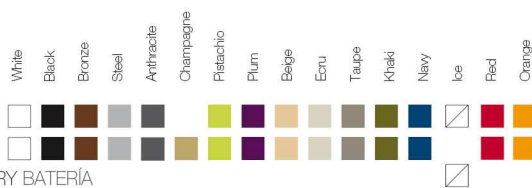

VELA Chill Ottoman 40
VELA Chill Puff 40

FINISHES ACABADOS

COLOURS COLORES

BASIC

LACQUERED / LACADO

LIGHT / LUZ, LED RGB, LED DMX, BATTERY BATERIA

FABRIC TEJIDOS

NAUTICAL NÁUTICA