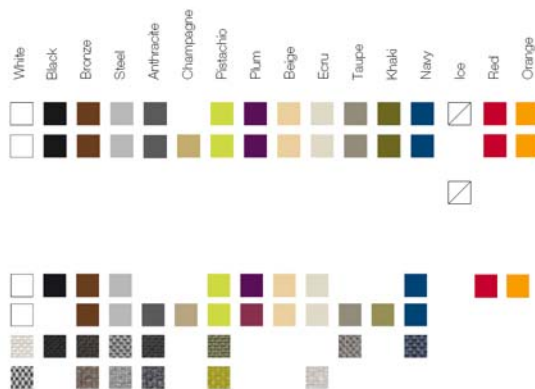

TEJIDOS. TISSUS

NÁUTICA. NAUTIC

SILVERTEX.

CREVIN

KINNASAND

Plug type available Tipo de enchufe disponible