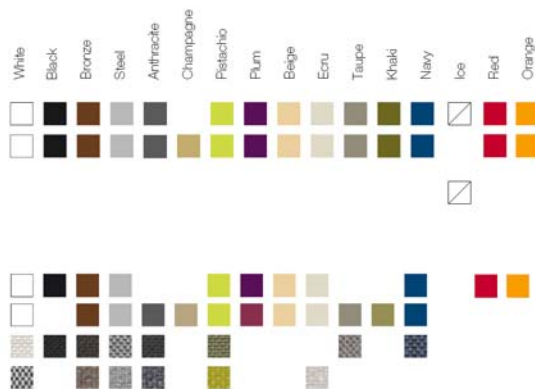

VELA PUFF (colchoneta incluida)

DESCRIPTION DESCRIPTION

Made of polyethylene resin by rotational moulding. 100% Recyclable. Item suitable for indoor and outdoor use. Available in different finishes.

Fabricado con resina de polietileno mediante moldeo rotacional con doble pared 100% Reciclable. Apto para exterior e interior. Disponible en varios acabados.

WEIGHT PESO 24 Kg.

INCLUDES INCLUYE

Finished RGB Led: Remote control for light colour changes. Outdoor padding (thickness 4"). Non-slip resistant.

Acabado LED RGB: Mando a distancia para cambiar el color de la luz. Acolchado para exterior (grosor 10 cm). Tacos antideslizantes.

OPTIONS OPCIONES

Transparent cord with switch for indoor use (under request).

Posibilidad de cable transparente e interruptor solo para interior.

REFERENCE* REFERENCIA*

54033	54033F	54033W	54033L	54033D
54033Y				

ReferenceX, for example 0000A ReferenciaX, ejemplo 0000A.

* A: Basic R: Autorriego/ Self-Watering F: Lacado / Lacquered W: Luz / Light L: Led RGB D: Led RGB DMX Y: Led RGB Batería / Battery B: Full White G: Glass

FINISHES ACABADOS

COLOURS COLORES

BASIC

LACQUERED / LACADO

LIGHT / LUZ, LED RGB,
LED RGB DMX, LED BATTERY BATERÍA

TEJIDOS. TISSUS

NÁUTICA. NAUTIC

SILVERTEX.

CREVIN

KINNASAND

Plug type available Tipo de enchufe disponible