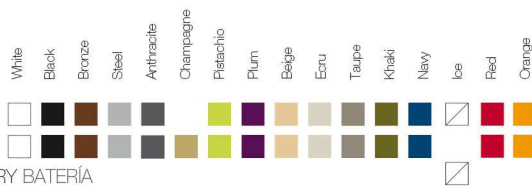

VELA Chill Ottoman 100
VELA Chill Puff 100

FINISHES ACABADOS

COLOURS COLORES

BASIC

LACQUERED / LACADO

LIGHT / LUZ, LED RGB, LED DMX, BATTERY BATERIA

FABRIC TEJIDOS

NAUTICAL NÁUTICA