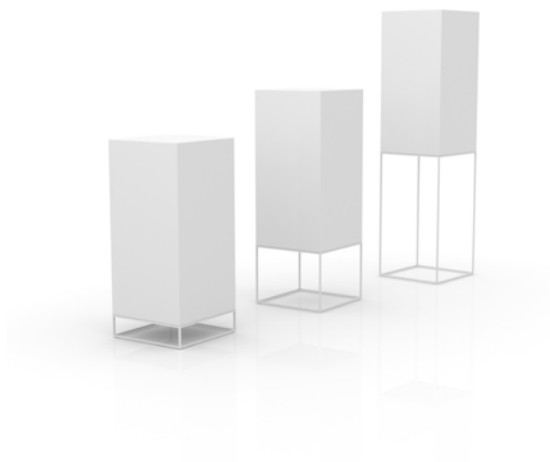

VELA LAMPARA CUBO ALTO

DESCRIPTION DESCRIPTION

Made of polyethylene resin by rotational moulding. 100% Recyclable. Item suitable for indoor and outdoor use. Available in different finishes.

Fabricado con resina de polietileno mediante moldeo rotacional con doble pared. 100% Reciclable. Apto para exterior e interior. Disponible en varios acabados y opciones.

WEIGHT PESO 12, 13, 14 Kg.

INCLUDES INCLUYE

Finished RGB Led: Remote control for light colour changes.
Non-slip resistant.

Acabado LED RGB: Mando a distancia para cambiar el color de la luz.
Tacos antideslizantes.

OPTIONS OPCIONES

Transparent cord with switch for indoor use (under request).

Posibilidad de cable transparente e interruptor solo para interior.

REFERENCE*

REFERENCIA*

54066W	54066L	54067W	54067L	54068V
54068L	54068Y	54066D	54066Y	54067D
54067Y	54068D			

ReferenceX, for example 0000A ReferenciaX, ejemplo 0000A.

* A: Basic R: Autorriego/ Self-Watering F: Lacado / Lacquered W: Luz / Light L: Led RGB D: Led RGB DMX Y: Led RGB Bateria / Battery B: Full White G: Glass

FINISHES ACABADOS

1. COLOURS COLORES
2. LIGHT / LUZ ☒
   - LED RGB ☒
   - LED DMX ☒
   - BATTERY BATERÍA ☒

Plug type available Tipo de enchufe disponible