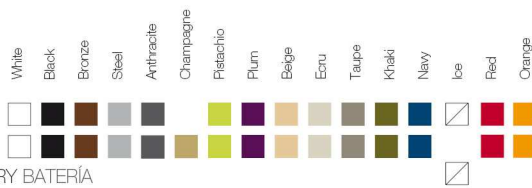

* A: BASIC R: AUTORRIEGO F: LACADO W:LUZ L:LEDS B: FULL WHITE G: GLASS

FINISHES ACABADOS

COLOURS COLORES

BASIC

LACQUERED / LACADO

LIGHT / LUZ, LED RGB, LED DMX, BATTERY BATERIA

FABRIC TEJIDOS

NAUTICAL NÁUTICA