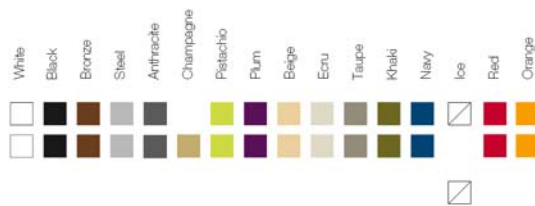

TEJIDOS. TISSUS

NÁUTICA. NAUTIC

SILVERTEX.

CREVIN

KINNASAND