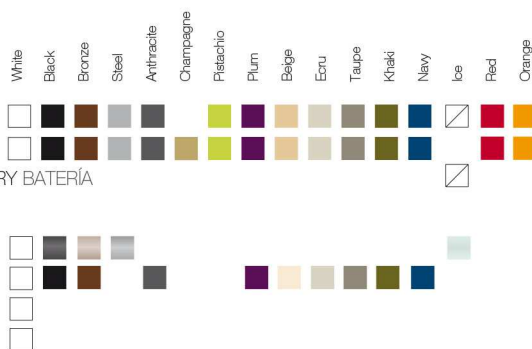

FINISHES ACABADOS

COLOURS COLORES

BASIC

LACQUERED / LACADO

LIGHT / LUZ, LED RGB, LED DMX, BATTERY BATERIA

TABLETOPS TABLEROS

GLASS

HPL

POLYETHYLENE / POLIETILENO

FULL WHITE Solid Surface / Superficie Sólida