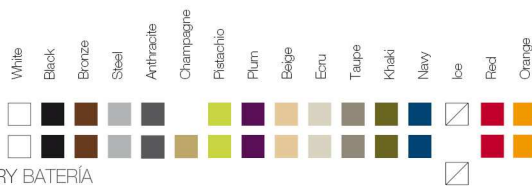

* A: BASIC R: AUTORRIEGO F: LACADO W:LUZ L: LEDS B: FULL WHITE G: GLASS

FINISHES ACABADOS

COLOURS COLORES

BASIC

LACQUERED / LACADO

LIGHT / LUZ, LED RGB, LED DMX, BATTERY BATERIA

FABRIC TEJIDOS

NAUTICAL NÁUTICA