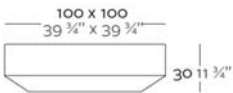

VELA Chill Table 100
VELA Chill Mesa 100