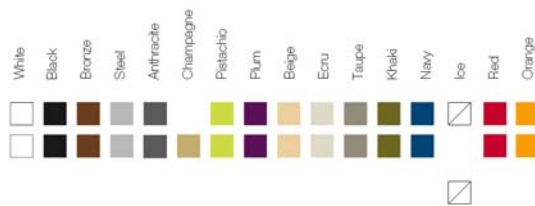

VELA SOFA MODULO DERECHO XL (colchoneta incluid

DESCRIPTION DESCRIPTION

Made of polyethylene resin by rotational moulding. 100% Recyclable. Item suitable for indoor and outdoor use. Available in different finishes.

Fabricado con resina de polietileno mediante moldeo rotacional con doble pared 100% Reciclable. Apto para exterior e interior. Disponible en varios acabados.

WEIGHT PESO 43 Kg.

INCLUDES INCLUYE

Finished RGB Led: Remote control for light colour changes. Outdoor padding (thickness 4"). Non-slip resistant.

Acabado LED RGB: Mando a distancia para cambiar el color de la luz. Acolchado para exterior (grosor 10 cm). Tacos antideslizantes.

OPTIONS OPCIONES

Transparent cord with switch for indoor use (under request).

Posibilidad de cable transparente e interruptor solo para interior.

REFERENCE* REFERENCIA*

54025	54025F	54025W	54025L	54025D
54025Y				

ReferenceX, for example 0000A ReferenciaX, ejemplo 0000A.

* A: Basic R: Autorriego/ Self-Watering F: Lacado / Lacquered W: Luz / Light L: Led RGB D: Led RGB DMX Y: Led RGB Batería / Battery B: Full White G: Glass

FINISHES ACABADOS

COLOURS COLORES

BASIC

LACQUERED / LACADO

LIGHT / LUZ, LED RGB,
LED RGB DMX, LED BATTERY BATERÍA

TEJIDOS. TISSUS

NÁUTICA. NAUTIC

SILVERTEX.

CREVIN

KINNASAND

Plug type available Tipo de enchufe disponible