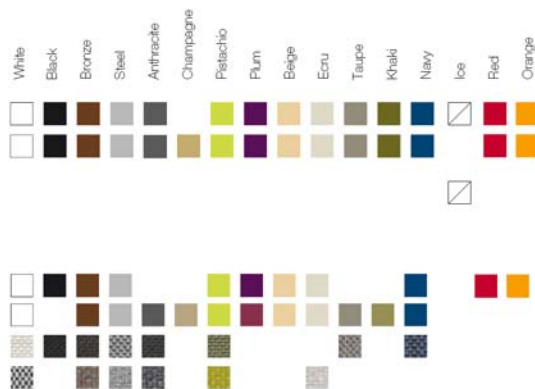

Plug type available Tipo de enchufe disponible