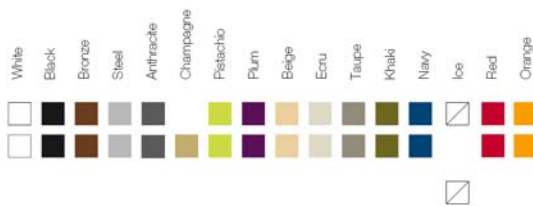

VELA DAYBED 4 CABEZALES RECLINABLES

DESCRIPTION DESCRIPTION

Made of polyethylene resin by rotational moulding. 100% Recyclable. Item suitable for indoor and outdoor use. Available in different finishes.

Fabricado con resina de polietileno mediante moldeo rotacional con doble pared. 100% Reciclable. Apto para exterior e interior. Disponible en varios acabados.

WEIGHT PESO 100 Kg.

INCLUDES INCLUYE

Casters, rotary system 360°. Outdoor padding (thickness 4"). Finished RGB Led: Remote control for light colour changes.

Ruedas, sistema giratorio 360°. Acolchado para exterior (grosor 10 cm). Acabado LED RGB: Mando a distancia para cambiar el color de la luz.

OPTIONS OPCIONES

Pack Sound Bluetooth system 150W (Ref. 54099). Pack 4 pillows 60x60 cm (Ref. 54101).

Pack Sound Bluetooth system 150W (Ref. 54099). Pack 4 cojines 60x60 cm (Ref. 54101).

REFERENCE*

REFERENCIA*

54104	54104F	54104W	54104L	54104D
54104Y				

ReferenceX, for example 0000A ReferenciaX, ejemplo 0000A.

* A: Basic R: Autorriego/ Self-Watering F: Lacado / Lacquered W: Luz / Light L: Led RGB D: Led RGB DMX Y: Led RGB Batería / Battery B: Full White G: Glass

FINISHES ACABADOS

COLOURS COLORES

BASIC

LACQUERED / LACADO

LIGHT / LUZ, LED RGB,
LED RGB DMX, LED BATTERY BATERÍA

TEJIDOS. TISSUS

NÁUTICA. NAUTIC

SILVERTEX.

CREVIN

KINNASAND

Plug type available Tipo de enchufe disponible