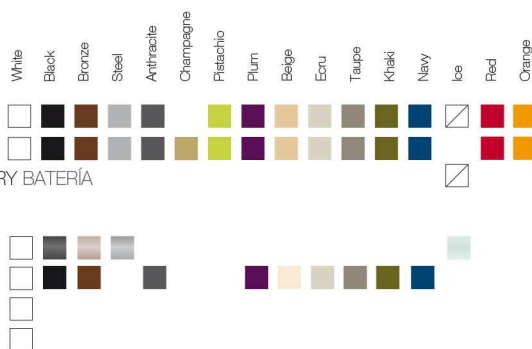

BASIC

LACQUERED / LACADO

LIGHT / LUZ, LED RGB, LED DMX, BATTERY BATERIA

TABLETOPS TABLEROS

GLASS

HPL

POLYETHYLENE / POLIETILENO

FULL WHITE Solid Surface / Superficie Sólida