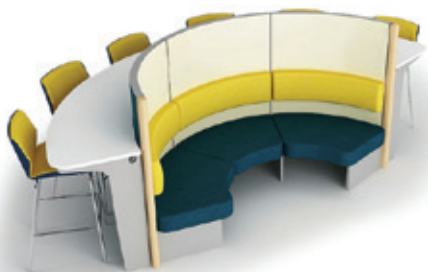

CAD 003
W3815 x D1890 x H1480