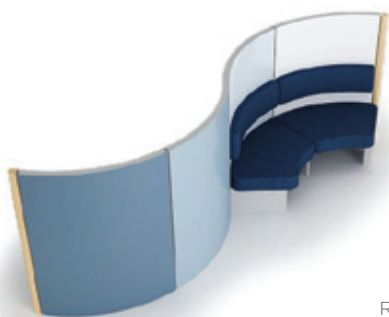

spod

RIM 001
W4160 x D1055 x H1480

RIM 002
W5115 x D2125 x H1480

RIM 003
W5225 x D2625 x H1480

Pods

Sage

Twin discussion area
with touchdown

11