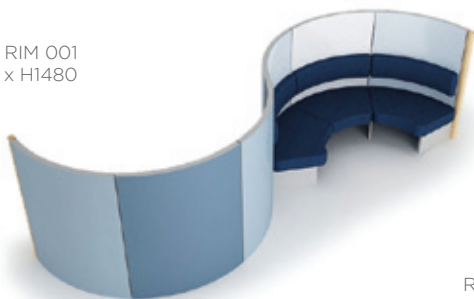

spod

RIM 001
W4160 x D1055 x H1480

RIM 002
W5115 x D2125 x H1480

RIM 003
W5225 x D2625 x H1480

Pods

Sage

Twin discussion area
with touchdown

11