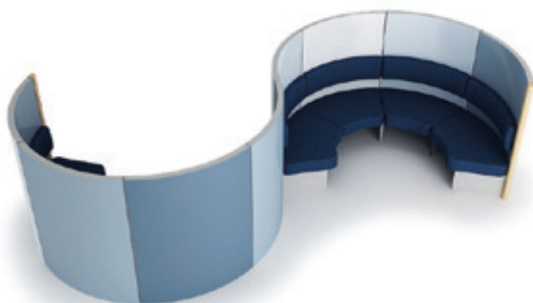

spod

RIM 001
W4160 x D1055 x H1480

RIM 002
W5115 x D2125 x H1480

RIM 003
W5225 x D2625 x H1480

Pods

Sage

Twin discussion area
with touchdown

11