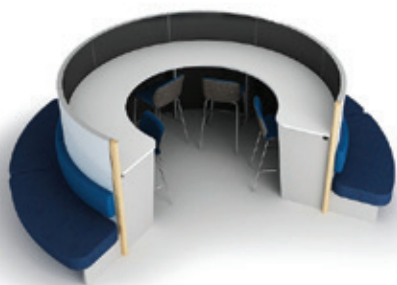

Learning area

spod

GUR 001
W4455 x D3650 x H1480

GUR 002
W5645 x D3650 x H1480

GUR 003
W5645 x D4430 x H1480

Pods

Okinawa

Group meeting pod
with touchdown