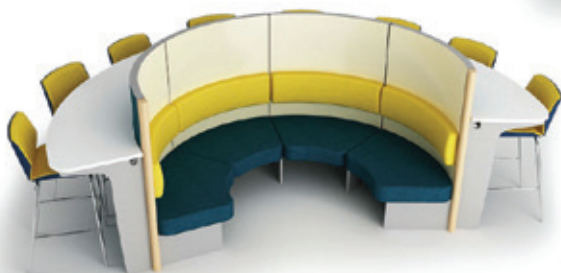

CAD 004
W3940 x D2460 x H1480

spaceoasis®