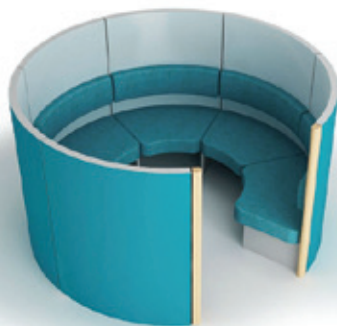

Gleneagles

Group meeting pod

spod

GLE 001
W2640 x D2200 x H1480

GLE 002
W2640 x D2535 x H1480

GLE 003
W3145 x D2980 x H1480

Pods

Groupo