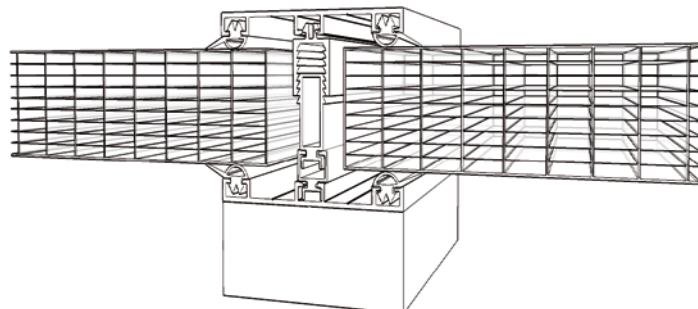

System Thermo-Vario for 40mm MWS

Aluminium profile 460080 with gaskets 902904, aluminium adapter 470260 and 470332, additionally PC adapter 360061