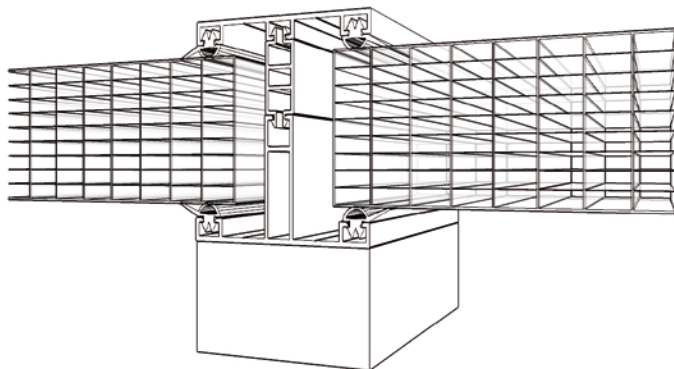

Quick-click-system for 50mm MWS

Aluminium profiles 460080 and 465081 with gaskets 902904 and PC adapter 361661

Aluminium adapters

Aluminium profiles