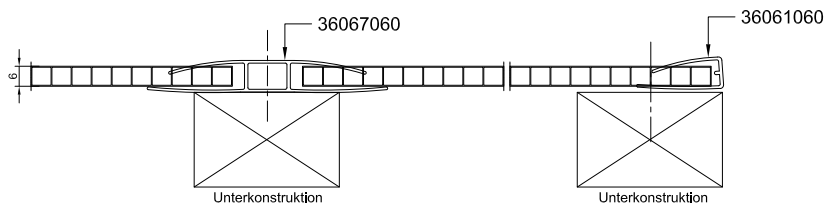

## Polycarbonate installation systems

- light weight translucent polycarbonate profiles
- applicable for Multi Wall Sheets from 6 to 16mm thickness