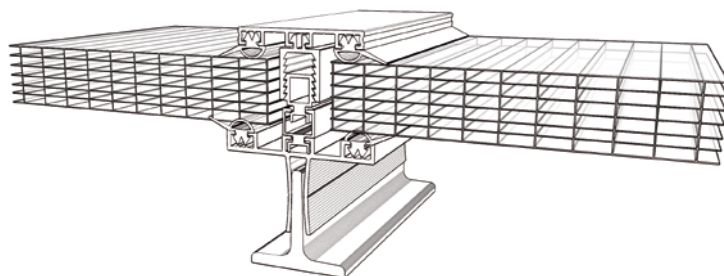

Example refurbishment glazing bar for 25mm MWS

Aluminium profiles 460060 and 460061 with gaskets 902904, aluminium adapter 470260 and 470310, plus polycarbonate adapter 360061