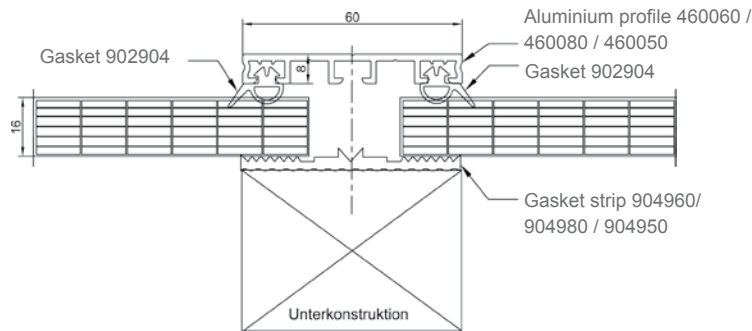

## System with flat gasket strip

- easy system with minimized material consumption
- self adhesive support strip in width 50, 60 and 80mm for clean and easy installation

Width 50/60/80 mm