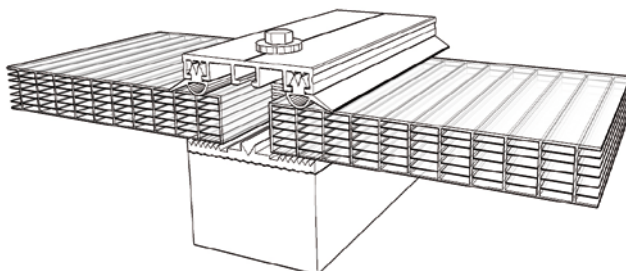

System flat gasket strip for 16mm MWS

Aluminium profiles 460060 with gaskets 902904 and flat gasket strip 904960

Aluminium installation systems for Multi Wall Sheets from 10mm to 50mm thickness.