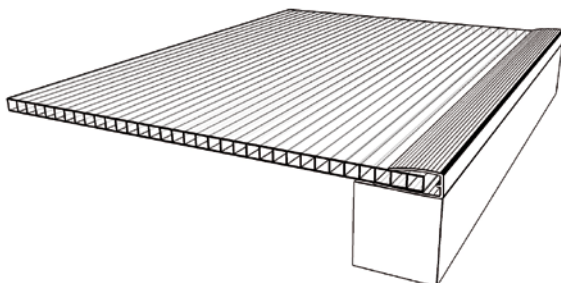

All installation advice, application requirements and additional technical information can be viewed in our technical manuals and installation manuals.

Components

PC H-Profiles

PC U-Profiles