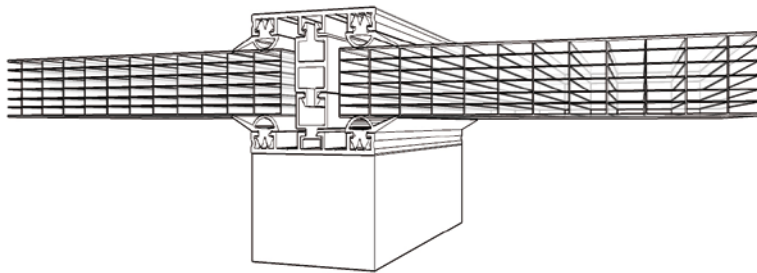

RT-Thermolight
RT-Thermolight

RT-Roof Lights
RT-Dachlichtbänder

Windows
Fenster

Do it yourself
Do it yourself

Quick-click-system for 16mm MWS

Aluminium profile 460060 with gaskets 902904 and PC adapter 361661

Quick-click-system for 20mm MWS

Aluminium profile 460060 with gaskets 902904, aluminium adapter 470260 and PC adapter 361061

Quick-click-system for 50mm MWS

Aluminium profiles 460080 and 465081 with gaskets 902904 and PC adapter 361661

Aluminium adapters

Aluminium profiles