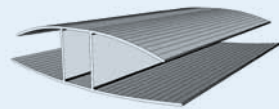

Components

PC H-Profiles