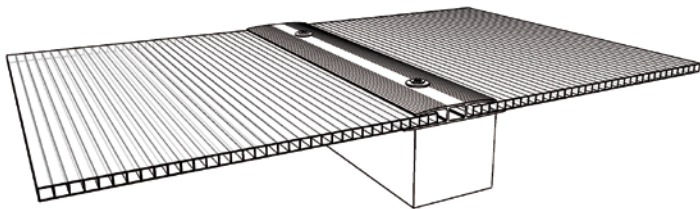

Polycarbonate H-connection profile for MWS

- Polycarbonate H-connection profile 36067060 for 6mm MWS
- Polycarbonate H-connection profile 36107060 for 8 and 10mm MWS
- Polycarbonate H-connection profile 36167060 for 16mm MWS

Polycarbonate U-profiles for MWS

- Polycarbonate U-profile 36061060 for 6mm MWS
- Polycarbonate U-profile 36101060 for 8 and 10mm MWS
- Polycarbonate U-profile 36161060 for 16mm MWS