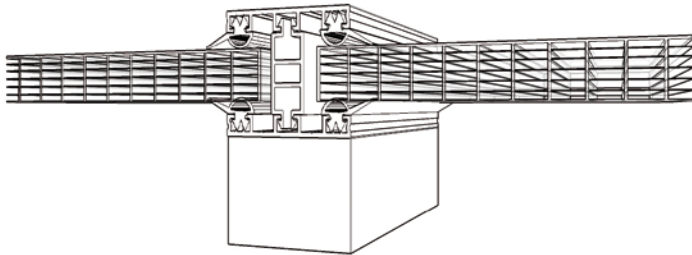

Quick-click-system for 16mm MWS

Aluminium profile 460060 with gaskets 902904 and PC adapter 361661

Quick-click-system for 20mm MWS

Aluminium profile 460060 with gaskets 902904, aluminium adapter 470260 and PC adapter 361061