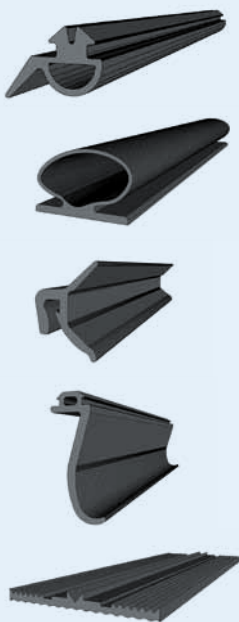

### Quick-click-system for 50mm MWS

Aluminium profiles 460080 and 465081 with gaskets 902904 and PC adapter 361661

Aluminium adapters

Aluminium profiles

# MULTI WALL SHEETS

Translucent Building Elements  
Lichtbauelemente

Multi Function Panels  
Multi-Funktions-Paneele

U-Panels  
U-Paneele

## Multi Wall Sheets

PC adapter

Gaskets