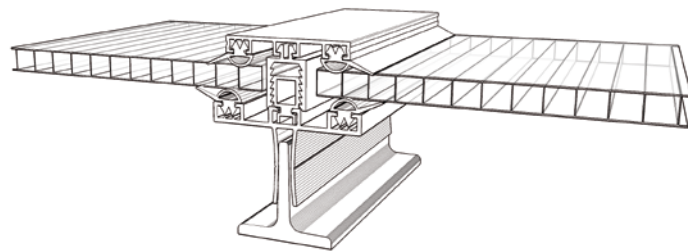

MULTI WALL SHEETS

Multi Wall Sheets

Components refurbishment glazing bar

Refurbishment glazing bar

- can be easily plugged onto existing substructures
- variable adapter combinations for different MWS thicknesses
- ideally suited for wired glass refurbishments

Example refurbishment glazing bar for 10mm MWS

Aluminium profiles 460060 and 460061 with gaskets 902904, aluminium adapter 470310 and polycarbonate adapter 360061

Example refurbishment glazing bar for 25mm MWS

Aluminium profiles 460060 and 460061 with gaskets 902904, aluminium adapter 470260 and 470310, plus polycarbonate adapter 360061

Aluminium installation systems for Multi Wall Sheets from 10mm to 32mm thickness.