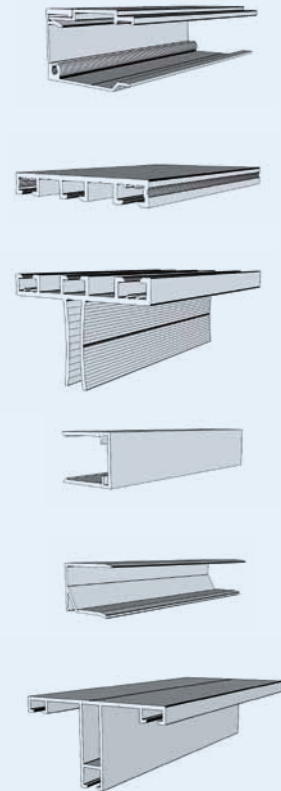

## System flat gasket strip for 16mm MWS

Aluminium profiles 460060 with gaskets 902904 and flat gasket strip 904960

Aluminium installation systems for Multi Wall Sheets from 10mm to 50mm thickness.

Aluminium adapter