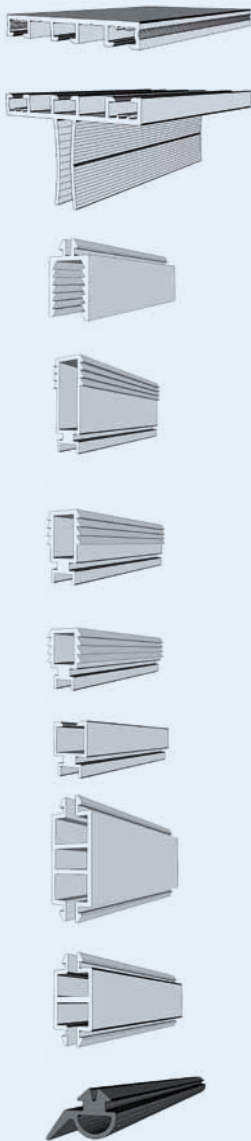

MULTI WALL SHEETS

Multi Wall Sheets

Components refurbishment glazing bar

Refurbishment glazing bar

- can be easily plugged onto existing substructures
- variable adapter combinations for different MWS thicknesses
- ideally suited for wired glass refurbishments

Example refurbishment glazing bar for 10mm MWS

Aluminium profiles 460060 and 460061 with gaskets 902904, aluminium adapter 470310 and polycarbonate adapter 360061

Example refurbishment glazing bar for 25mm MWS

Aluminium profiles 460060 and 460061 with gaskets 902904, aluminium adapter 470260 and 470310, plus polycarbonate adapter 360061

Aluminium installation systems for Multi Wall Sheets from 10mm to 32mm thickness.