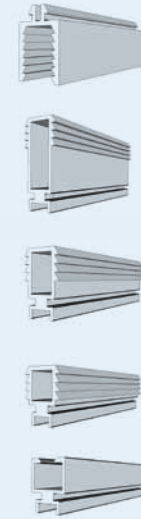

RT-Thermolight
RT-Thermolight

RT-Roof Lights
RT-Dachlichtbänder

Windows
Fenster

Do it yourself
Do it yourself

System with flat gasket strip

- easy system with minimized material consumption
- self adhesive support strip in width 50, 60 and 80mm for clean and easy installation

Width 50/60/80 mm

System flat gasket strip for 10mm MWS

Aluminium profiles 460050 with gaskets 902904 and flat gasket strip 904950

System flat gasket strip for 16mm MWS

Aluminium profiles 460060 with gaskets 902904 and flat gasket strip 904960

Aluminium installation systems for Multi Wall Sheets from 10mm to 50mm thickness.

Aluminium adapter

Aluminium profiles