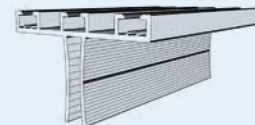

Aluminium adapters