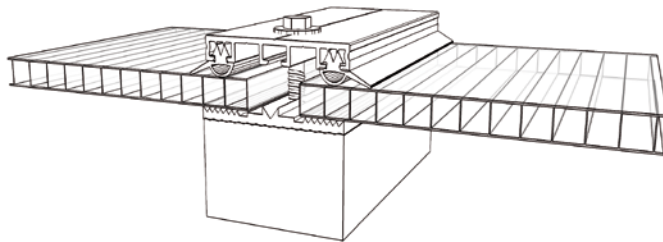

System flat gasket strip for 10mm MWS

Aluminium profiles 460050 with gaskets 902904 and flat gasket strip 904950