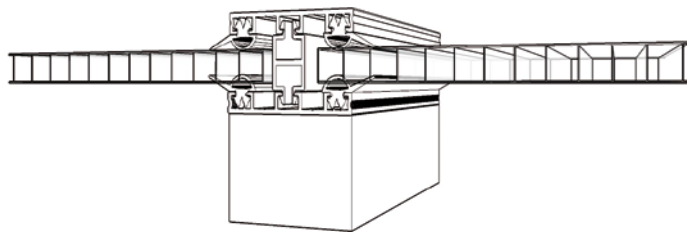

Quick-click-system for 10mm MWS

Aluminium profile 460060 with gaskets 902904 and PC adapter 361061