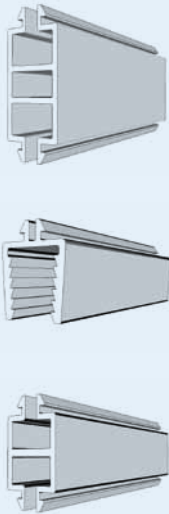

MULTI WALL SHEETS

Multi Wall Sheets

Polycarbonate adapter

Gaskets

Applications

The different combinable profiles and adapters give versatile construction possibilities. All products are manufacturable in different colours and versions. E. g. the Decocolor/Duocolor versions with "heatbloc", prevent heat build up in summer and this way have share in energy efficiency of a building. All Multi Wall Sheets are coextruded with a UV-protection layer.

System example "Quick-click"

- easy installation by simple Click-in system
- variable adapter combinations for different MWS thicknesses

Width in 50/60/80 mm

Quick-click-system for 10mm MWS

Aluminium profile 460060 with gaskets 902904 and PC adapter 361061

Aluminium installation systems for Multi Wall Sheets from 10mm to 50mm thickness.