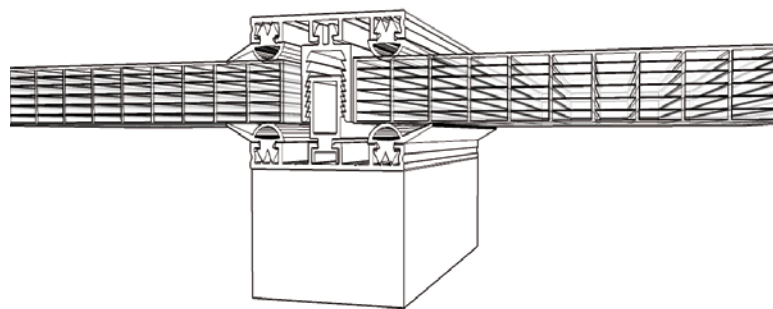

System Thermo-Vario for 16mm MWS

Aluminium profile 460060 with gaskets 902904, aluminium adapter 470316 and PC adapter 360061