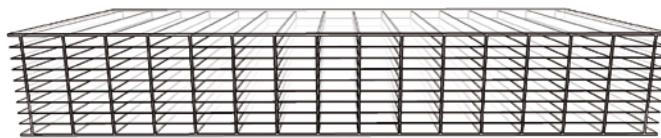

RT-Thermolight
RT-Thermolight

RT-Roof Lights
RT-Dachlichtbänder

Windows
Fenster

Do it yourself
Do it yourself

40	MWS	Up-value W/m²K** Installation vertical / horizontal	Weight kg/m²	Variable widths (mm)	Standard widths (mm)
	40-10	1.0 / 1.1 W/m²K	approx. 4.00	700-1230	980

PC 40-10

50	MWS	Up-value W/m²K** Installation vertical / horizontal	Weight kg/m²	Variable widths (mm)	Standard widths (mm)
	50-10	0.89 / 0.92 W/m²K	approx. 4.50	700-1230	980

PC 50-10