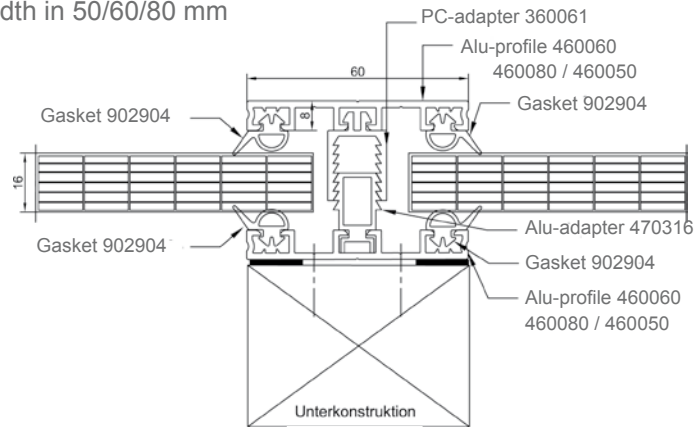

## Multi Wall Sheets

PC adapter

Gaskets

## Thermo-Vario System

- thermal separation of aluminium profiles
- Adapter with tooth blade system for MWS from 10 to 50mm thickness
- easy installation by pressing on adapter, no additional screwing

Width in 50/60/80 mm