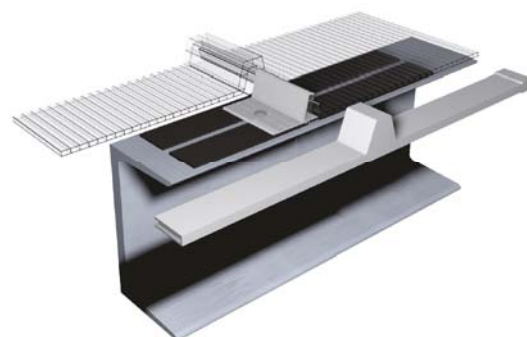

Sealing band 20*4
Item no.: 9019020004

Wall connection profile
Item no.: 470400 with gasket
Item no.: 902106

Filling piece
Item no.: 59803425565

PC 2253-2

Thickness (mm)	3
Building width (mm)	250 (+1/-1%)
Weight (kg/m ²)	1.70