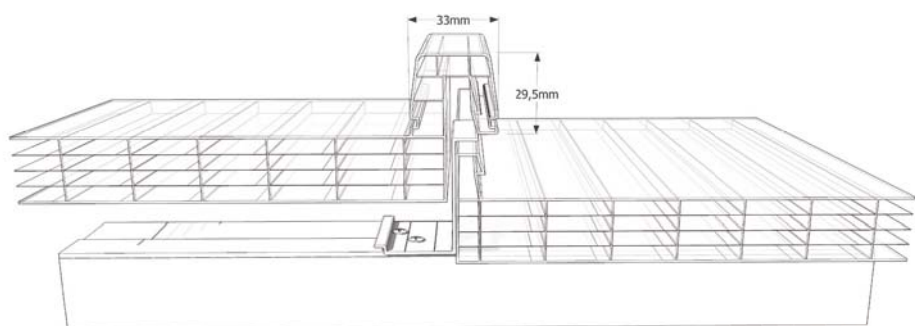

Do it yourself
Do it yourself

Multi Function Panel PC 2625-5

The Multi Function Panel PC 2625-5 is a 25mm thick panel with 5 layers and a building width of 600mm.

PC 2625-5

Thickness (mm)	25
Building width (mm)	600 (+1/-1%)
Weight (kg/m ²)	3.60