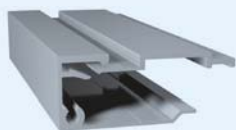

RT-Roof Lights
RT-Dachlichtbänder

U-Panels
U-Paneele

Multi Function Panels

Accessories

Fastener
Item no.: 494010

Polycarbonate end cap
Item no.: 395005

End profile
Item no.: 461040
with clamp batten
Item no.: 492001