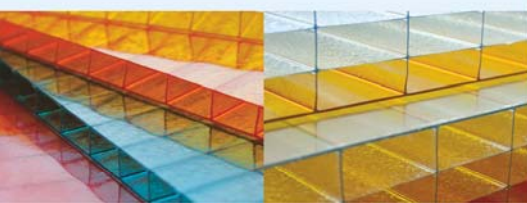

Multi Function Panels

Multi Wall Sheets
Hohlkammerscheiben

RT-Roof Lights
RT-Dachlichtbänder

U-Panels
U-Paneele

Multi Function Panels

Advantages

- quick and easy installation
- translucent
- heat insulating
- high temperature resistance
- versatile designing in shape, colour and function
- good long term performance through UV protection
- 200 times tougher than glass
- shatter proof

Applications

- Roofing construction
- Sports and industrial halls
- Canopies
- Roof lights - flat and curved
- Pyramids
- Natural smoke and heat exhaust
- Carports
- Patio coverings
- Wall and roof refurbishments

General information Multi Function Panels

Rodeca Multi Function Panels are suitable for translucent roofing applications for internal and external spaces, for both flat and curved applications.

Light weight, high insulation and high impact properties provide an extremely weather resistant roofing solution. The absence of glazing bars and minimal use of alloy components creates an almost seam free, economical interior finish.

List of content

Overview Multi Function Panels	page 2
System PC 2610-4	page 3
System PC 2625-5	page 4
System PC 2253-2	page 5
System PC 2250-10-4	page 6