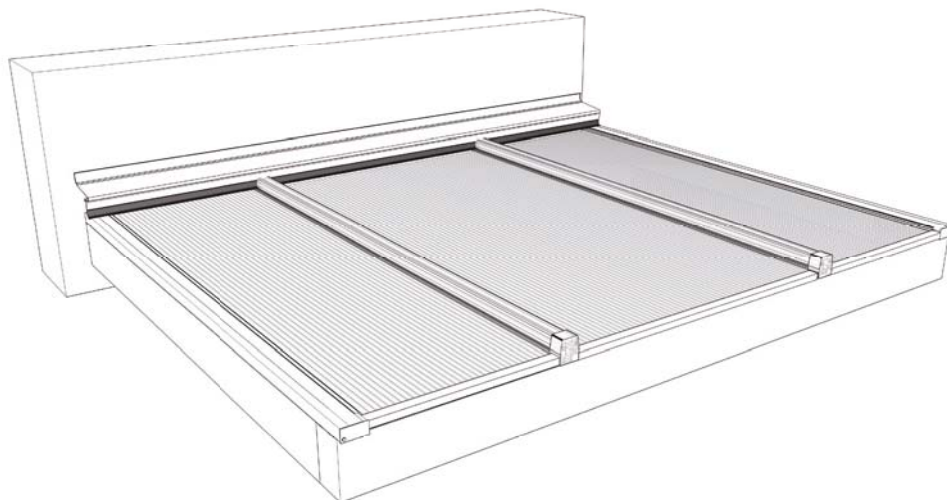

Multi Function Panels

Multi Wall Sheets
Hohlkammerscheiben

RT-Roof Lights
RT-Dachlichtbänder

U-Panels
U-Paneele

Multi Function Panels

Accessories