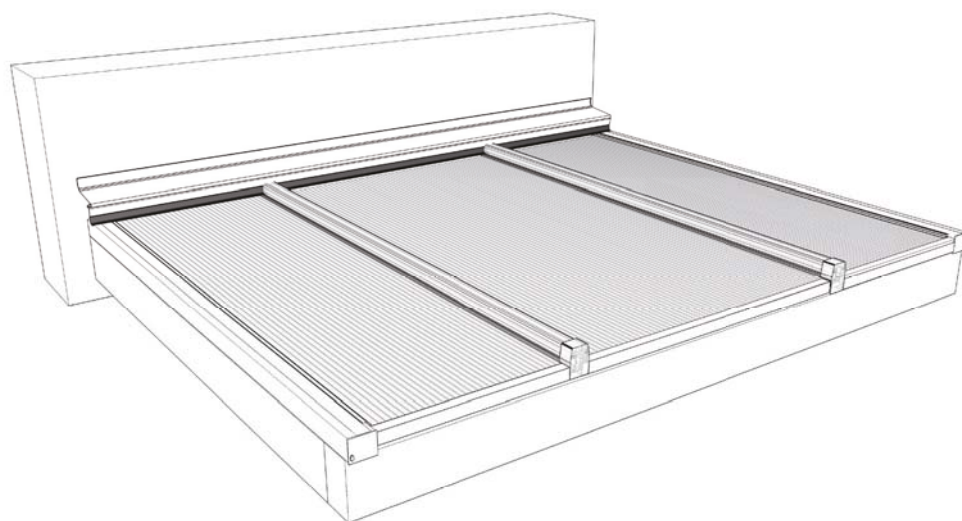

Do it yourself
Do it yourself

Multi Function Panel PC 2625-5

The Multi Function Panel PC 2625-5 is a 25mm thick panel with 5 layers and a building width of 600mm.

PC 2625-5

Thickness (mm)	25
Building width (mm)	600 (+1/-1%)
Weight (kg/m ²)	3.60