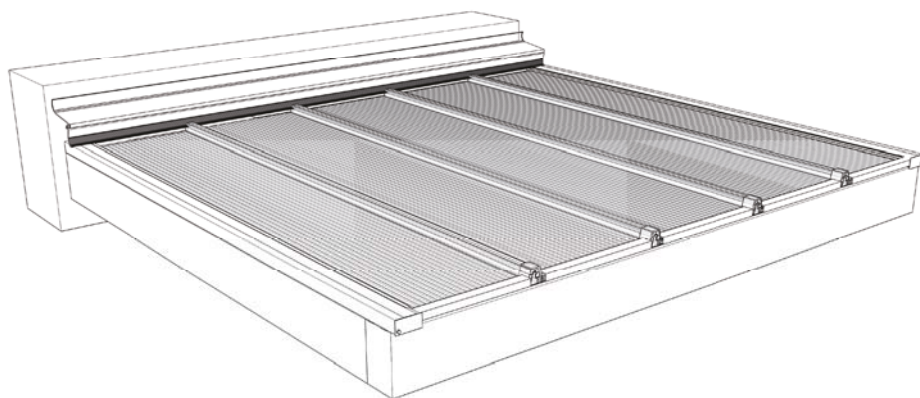

RT-Thermolight
RT-Thermolight

Translucent Building Elements
Lichtbauelemente

Windows
Fenster

Do it yourself
Do it yourself

Multi Function Panel PC 2250-10-4

The Multi Function Panel PC 2250-10-4 is a 10mm thick panel with 4 layers and a building width of 250mm.