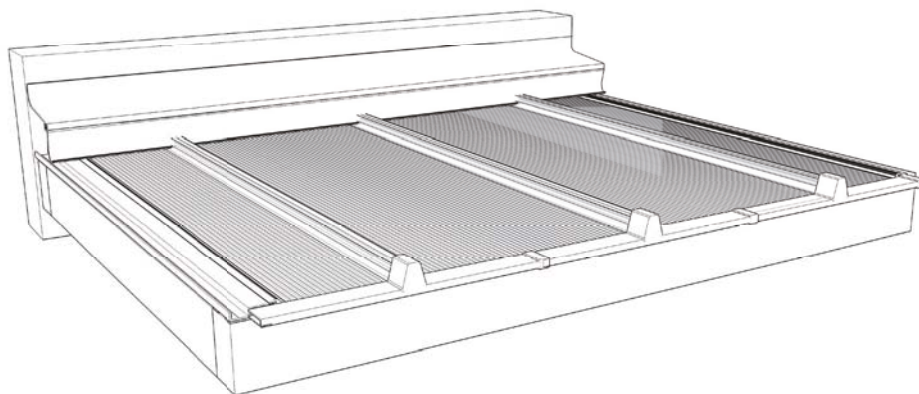

Sealing band 20*4
Item no.: 9019020004

Wall connection profile
Item no.: 470400 with gasket
Item no.: 902106

Filling piece
Item no.: 59803425565

PC 2253-2

Thickness (mm)	3
Building width (mm)	250 (+1/-1%)
Weight (kg/m ²)	1.70