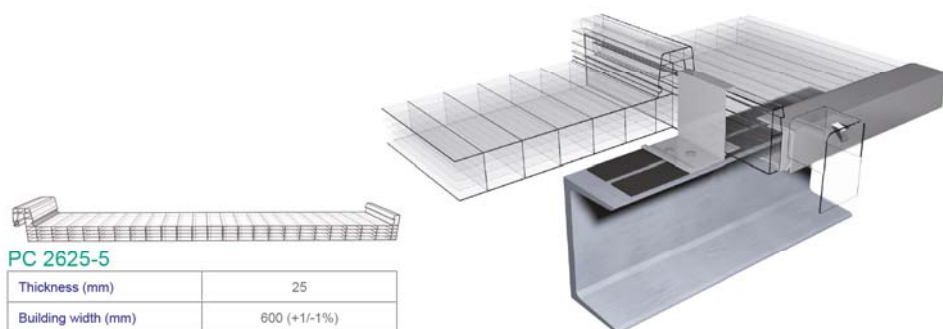

Do it yourself
Do it yourself

Multi Function Panel PC 2625-5

The Multi Function Panel PC 2625-5 is a 25mm thick panel with 5 layers and a building width of 600mm.

PC 2625-5

Thickness (mm)	25
Building width (mm)	600 (+1/-1%)
Weight (kg/m ²)	3.60