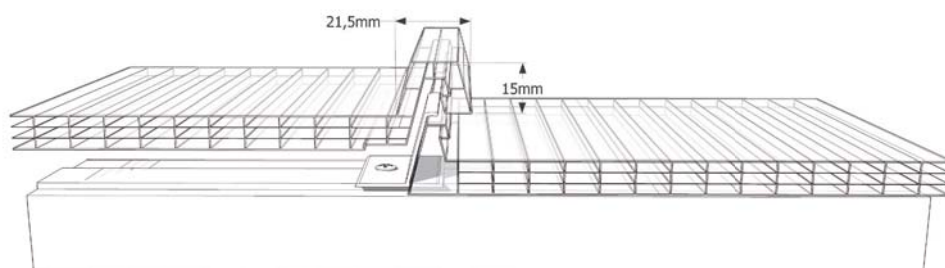

Multi Function Panel PC 2250-10-4

The Multi Function Panel PC 2250-10-4 is a 10mm thick panel with 4 layers and a building width of 250mm.