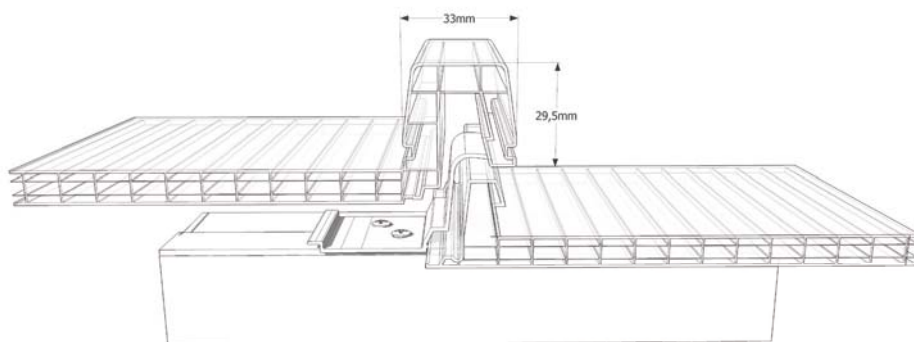

Multi Function Panels

Multi Wall Sheets
Hohlkammerscheiben

RT-Roof Lights
RT-Dachlichtbänder

U-Panels
U-Paneele

Multi Function Panels

Accessories