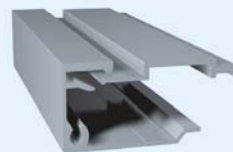

PC 2250-10-4

Thickness (mm)	10
Building width (mm)	250 (+1/-1%)
Weight (kg/m²)	2.20

Accessories

Fastener
Item no.: 494004

Polycarbonate end cap
Item no.: 395006

Lateral end profile
Item no.: 461040 with clamp
batten Item no.: 492001