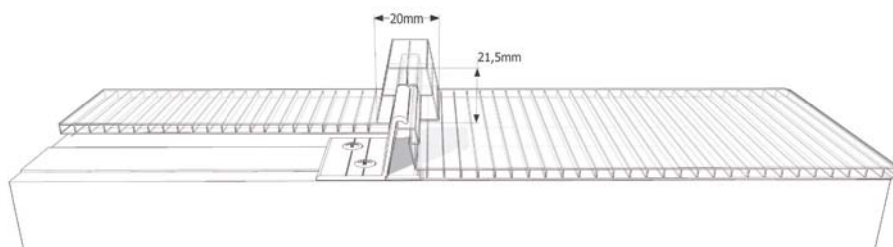

Sealing band 20*4
Item no.: 9019020004

Wall connection profile
Item no.: 470400 with gasket
Item no.: 902106

Filling piece
Item no.: 59803425565

PC 2253-2

Thickness (mm)	3
Building width (mm)	250 (+1/-1%)
Weight (kg/m ²)	1.70