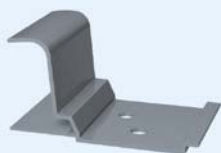

RT-Roof Lights
RT-Dachlichtbänder

U-Panels
U-Paneele

Multi Function Panels

Accessories

Fastener
Item no.: 494010

Polycarbonate end cap
Item no.: 395005

End profile
Item no.: 461040
with clamp batten
Item no.: 492001