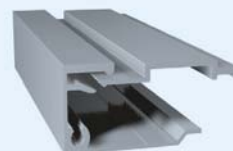

End profile
Item no.: 462540 with
Clamp batten
Item no.: 492001