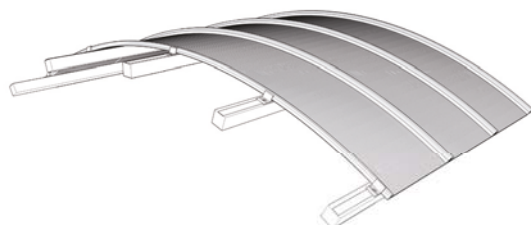

Multi Function Panels - curved application

Multi Function Panels can be cold-curved over an appropriate substructure. The minimum radius depends on the panel thickness.