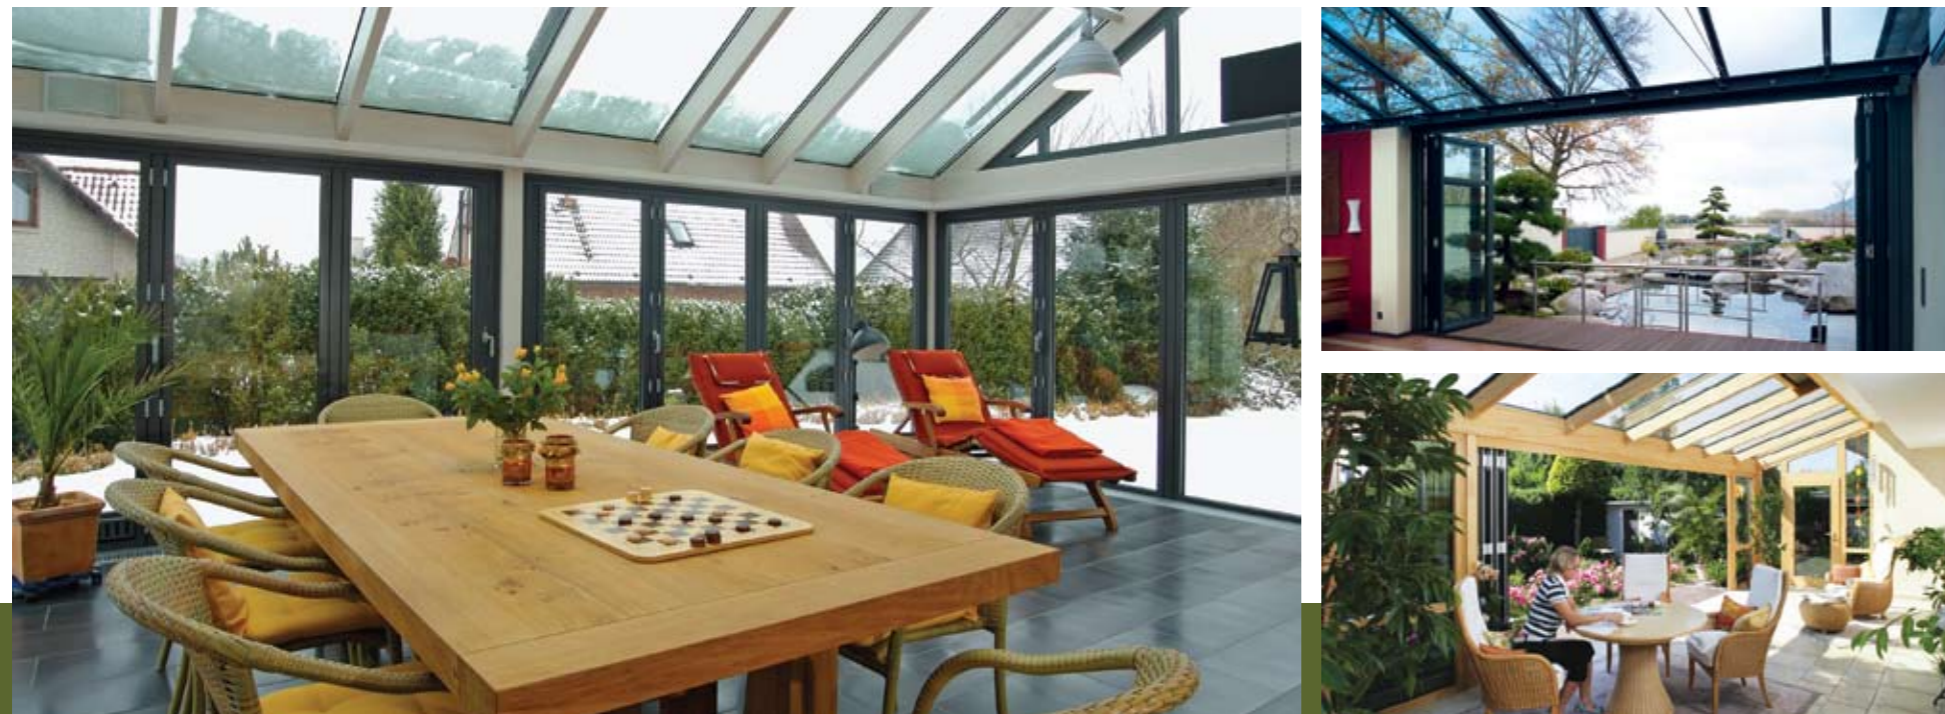

Solarlux Winter Gardens

When building your Winter Garden, you can also choose from a variety of roof designs. We can customise your Winter Garden to meet your individual requirements.

The Winter Garden's roofing system delivers daylight-flooded elegance with optimum thermal insulation.

Optional extras such as sun shade, ventilation and automated controls ensure an ideal environment.

There is also a wide range of frame colours for you to choose from to complement the design of your home.

Space for experiencing all the seasons