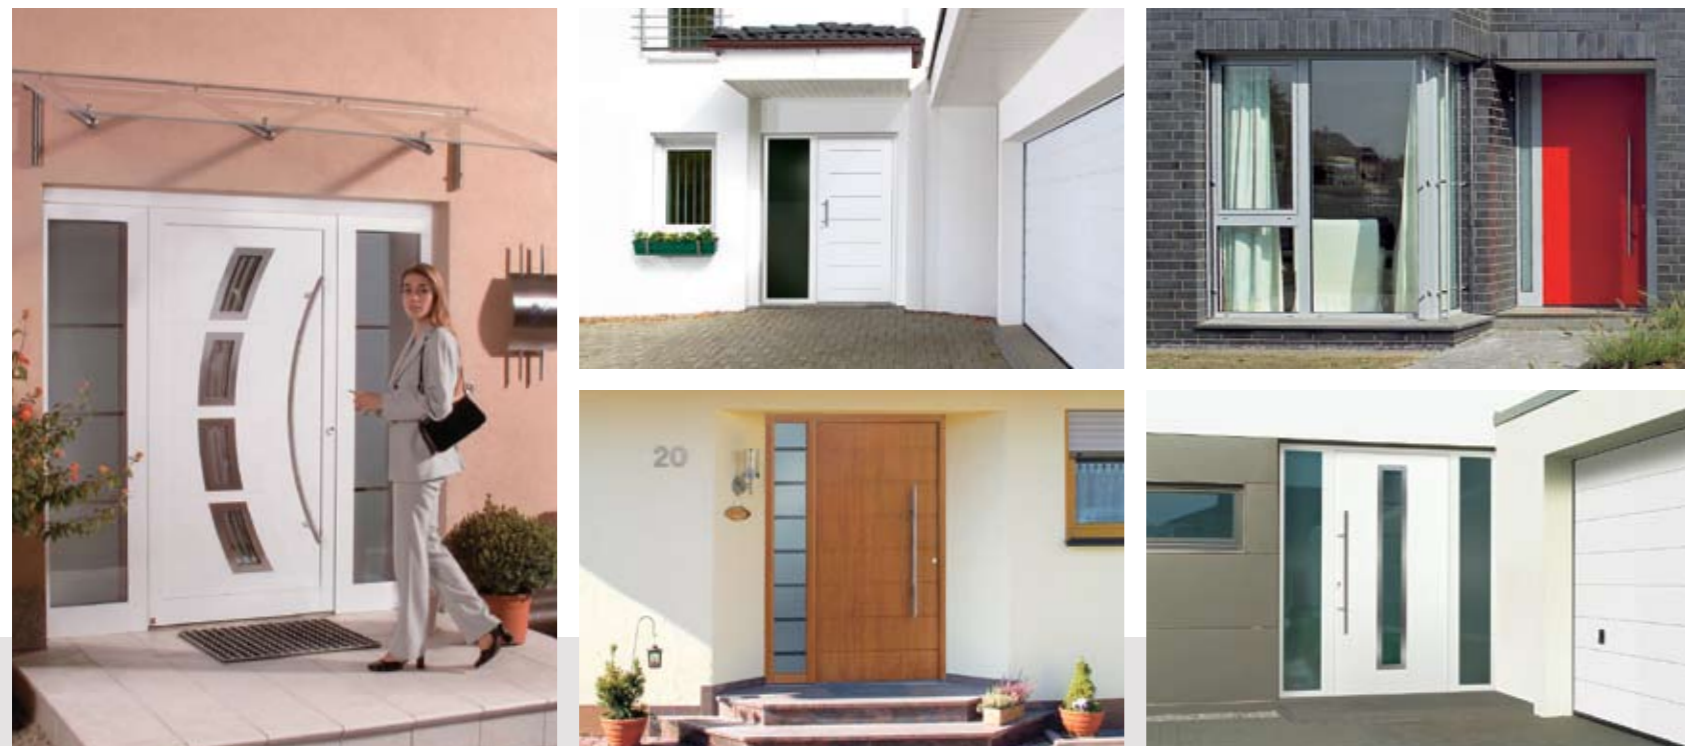

Contemporary Aluminium & Steel Entrance Doors

SWR's Entrance Doors are manufactured in Germany to the highest quality standards.

We can supply anything you could possibly desire from an Entrance Door to suit your home.

The product range incorporates:

- Thermal insulation
- Highest security - break-in resistant
- Styles to suit every home
- Any RAL colour and a full range of woodgrain options
- Steel, Aluminium and Composite options
- Entrance Door Canopies
- An extensive collection of optional extras such as Finger Scanners and Mailboxes

Secured by Design

Official Police Security Initiative

Your home will look great and be more secure with a Hörmann Entrance Door