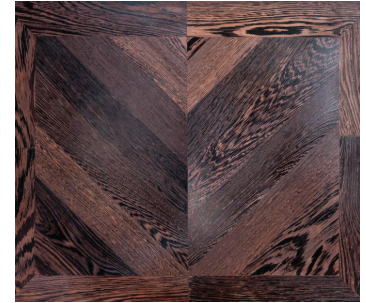

## Woodcraft Flooring Range

**White Smoked Oak  
Engineered**

Width: 160mm-300mm  
Thickness: 18mm-21mm  
Length: 2.4m  
Hand custom finish.

**Black Hand Distressed  
Engineered Parquet**

**Tumbled Solid Herringbone**

**Wenge Chevron Solid**

To view a wider range of wood floors please visit our  
showroom in Borehamwood

Does your floor look dull?  
Has it lost that freshness and beauty that it once had?  
Too many scratches & marks?  
Looking for a way to restore your wood floor, freshen it up and bring  
back its natural beauty?