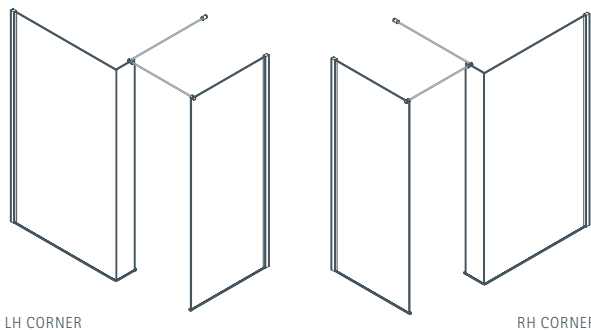

WET ROOM WALK-IN: SINGLE PANEL WITH RETURN AND SIDE PANEL

FEATURES

- Adjustable brace bars enables product to expand
- Minimal adjustable wall mounts and fixings create modern contemporary glass walls
- Glass panels are factory UV bonded for a seamless look
- Corner and recess options available
- Designed for floor mounting or onto a shower tray. For model AWL1200 consider the Matki Fineline range model SN1280/SN1290 or SAS1290. For AWL900 consider models SN900/SN9080. See pages 88-89 & 115. See also pages 86-87 for the new Continental 30 and 40 flat shower trays

STYLE

- Finish: Celtic Silver/Chrome
- Frame: High-lustre anodised Aluminium with Chrome plated details
- Glass: 8mm Clear Safety Glass (EN12150-1)
- Height: 2029mm

OPTIONAL EXTRAS

Matki Glass Guard Easy Clean protection to special order excluding VAT.

AWC panel £55.00

AWL panel £116.00

Special oversize brace bars are available on request at the time of ordering.

ADDITIONAL INFORMATION

- Please specify *left* or *right* hand corner.
- The Walk-In design will contain most shower spray during normal use.
- Some spray may extend beyond the entrance and we recommend tiling of the adjacent area.

CONFIGURATIONS: AWL + AWC SINGLE PANEL WITH RETURN AND SIDE PANEL

MODEL	DIMENSIONS (MM)		PRICES		MODEL	DIMENSIONS (MM)		PRICES	
	A	B	PRICE (EX. VAT)	PRICE (INC. VAT)		A	PRICE (EX. VAT)	PRICE (INC. VAT)	
AWL900 L-PANEL WITH RETURN	853-873	1300-1500	£800.00	£960.00	AWC850 SIDE PANEL	865-885	£400.00	£480.00	
AWL1200 L-PANEL	1157-1177	1600-1800	£915.00	£1,098.00					
AWL1500 L-PANEL	1457-1477	1900-2100	£1,050.00	£1,260.00					