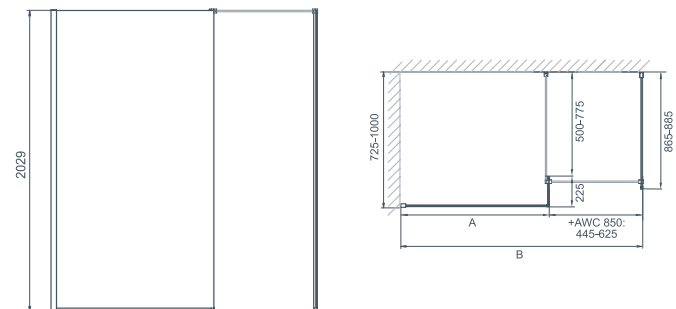

WET ROOM WALK-IN: SINGLE PANEL WITH RETURN AND SIDE PANEL

FEATURES

- Adjustable brace bars enables product to expand
- Minimal adjustable wall mounts and fixings create modern contemporary glass walls
- Glass panels are factory UV bonded for a seamless look
- Corner and recess options available
- Designed for floor mounting or onto a shower tray. For model AWL1200 consider the Matki Fineline range model SN1280/SN1290 or SAS1290. For AWL900 consider models SN900/SN9080. See pages 88-89 & 115. See also pages 86-87 for the new Continental 30 and 40 flat shower trays

STYLE

- Finish: Celtic Silver/Chrome
- Frame: High-lustre anodised Aluminium with Chrome plated details
- Glass: 8mm Clear Safety Glass (EN12150-1)
- Height: 2029mm

OPTIONAL EXTRAS

Matki Glass Guard Easy Clean protection to special order excluding VAT.

AWC panel £55.00

AWL panel £116.00

Special oversize brace bars are available on request at the time of ordering.

ADDITIONAL INFORMATION

- Please specify *left* or *right* hand corner.
- The Walk-In design will contain most shower spray during normal use.
- Some spray may extend beyond the entrance and we recommend tiling of the adjacent area.

CONFIGURATIONS: AWL + AWC SINGLE PANEL WITH RETURN AND SIDE PANEL

MODEL	DIMENSIONS (MM)		PRICES		MODEL	DIMENSIONS (MM)		PRICES	
	A	B	PRICE (EX. VAT)	PRICE (INC. VAT)		A	PRICE (EX. VAT)	PRICE (INC. VAT)	
AWL900 L-PANEL WITH RETURN	853-873	1300-1500	£800.00	£960.00	AWC850 SIDE PANEL	865-885	£400.00	£480.00	
AWL1200 L-PANEL	1157-1177	1600-1800	£915.00	£1,098.00					
AWL1500 L-PANEL	1457-1477	1900-2100	£1,050.00	£1,260.00					