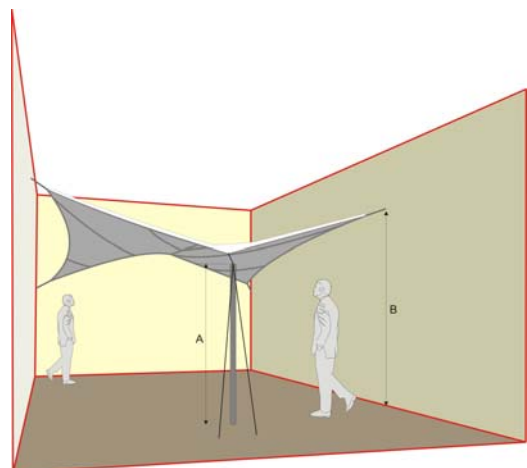

The *Richmond*

A shade structure for a courtyard

- **Courtyard hyper sails combine posts & wall fixings for great versatility**
- **Windproof, waterproof plus 100% UV protection**

**Custom shades can be designed
to suit virtually any area or
location—**

The Richmond 'Courtyard' hyper shade can be made to fit a variety of sized and shaped courtyards and by utilizing a combination of posts and wall fixings it is very versatile.

Available features include built-in gutters and rainwater downpipes