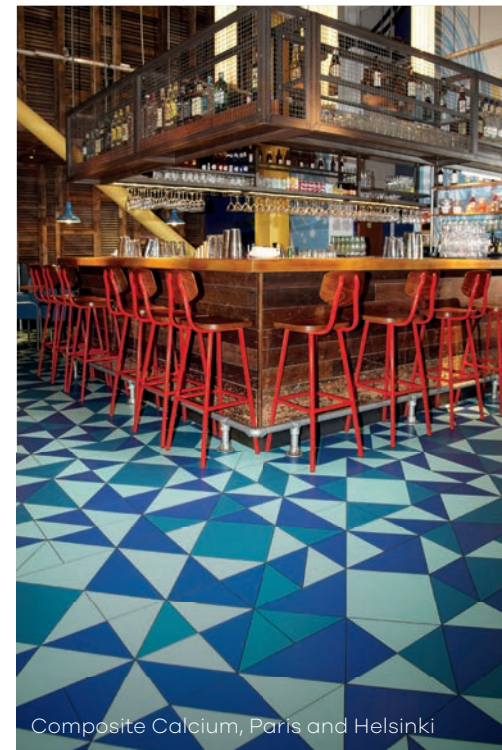

Composite Calcium, Paris and Helsinki