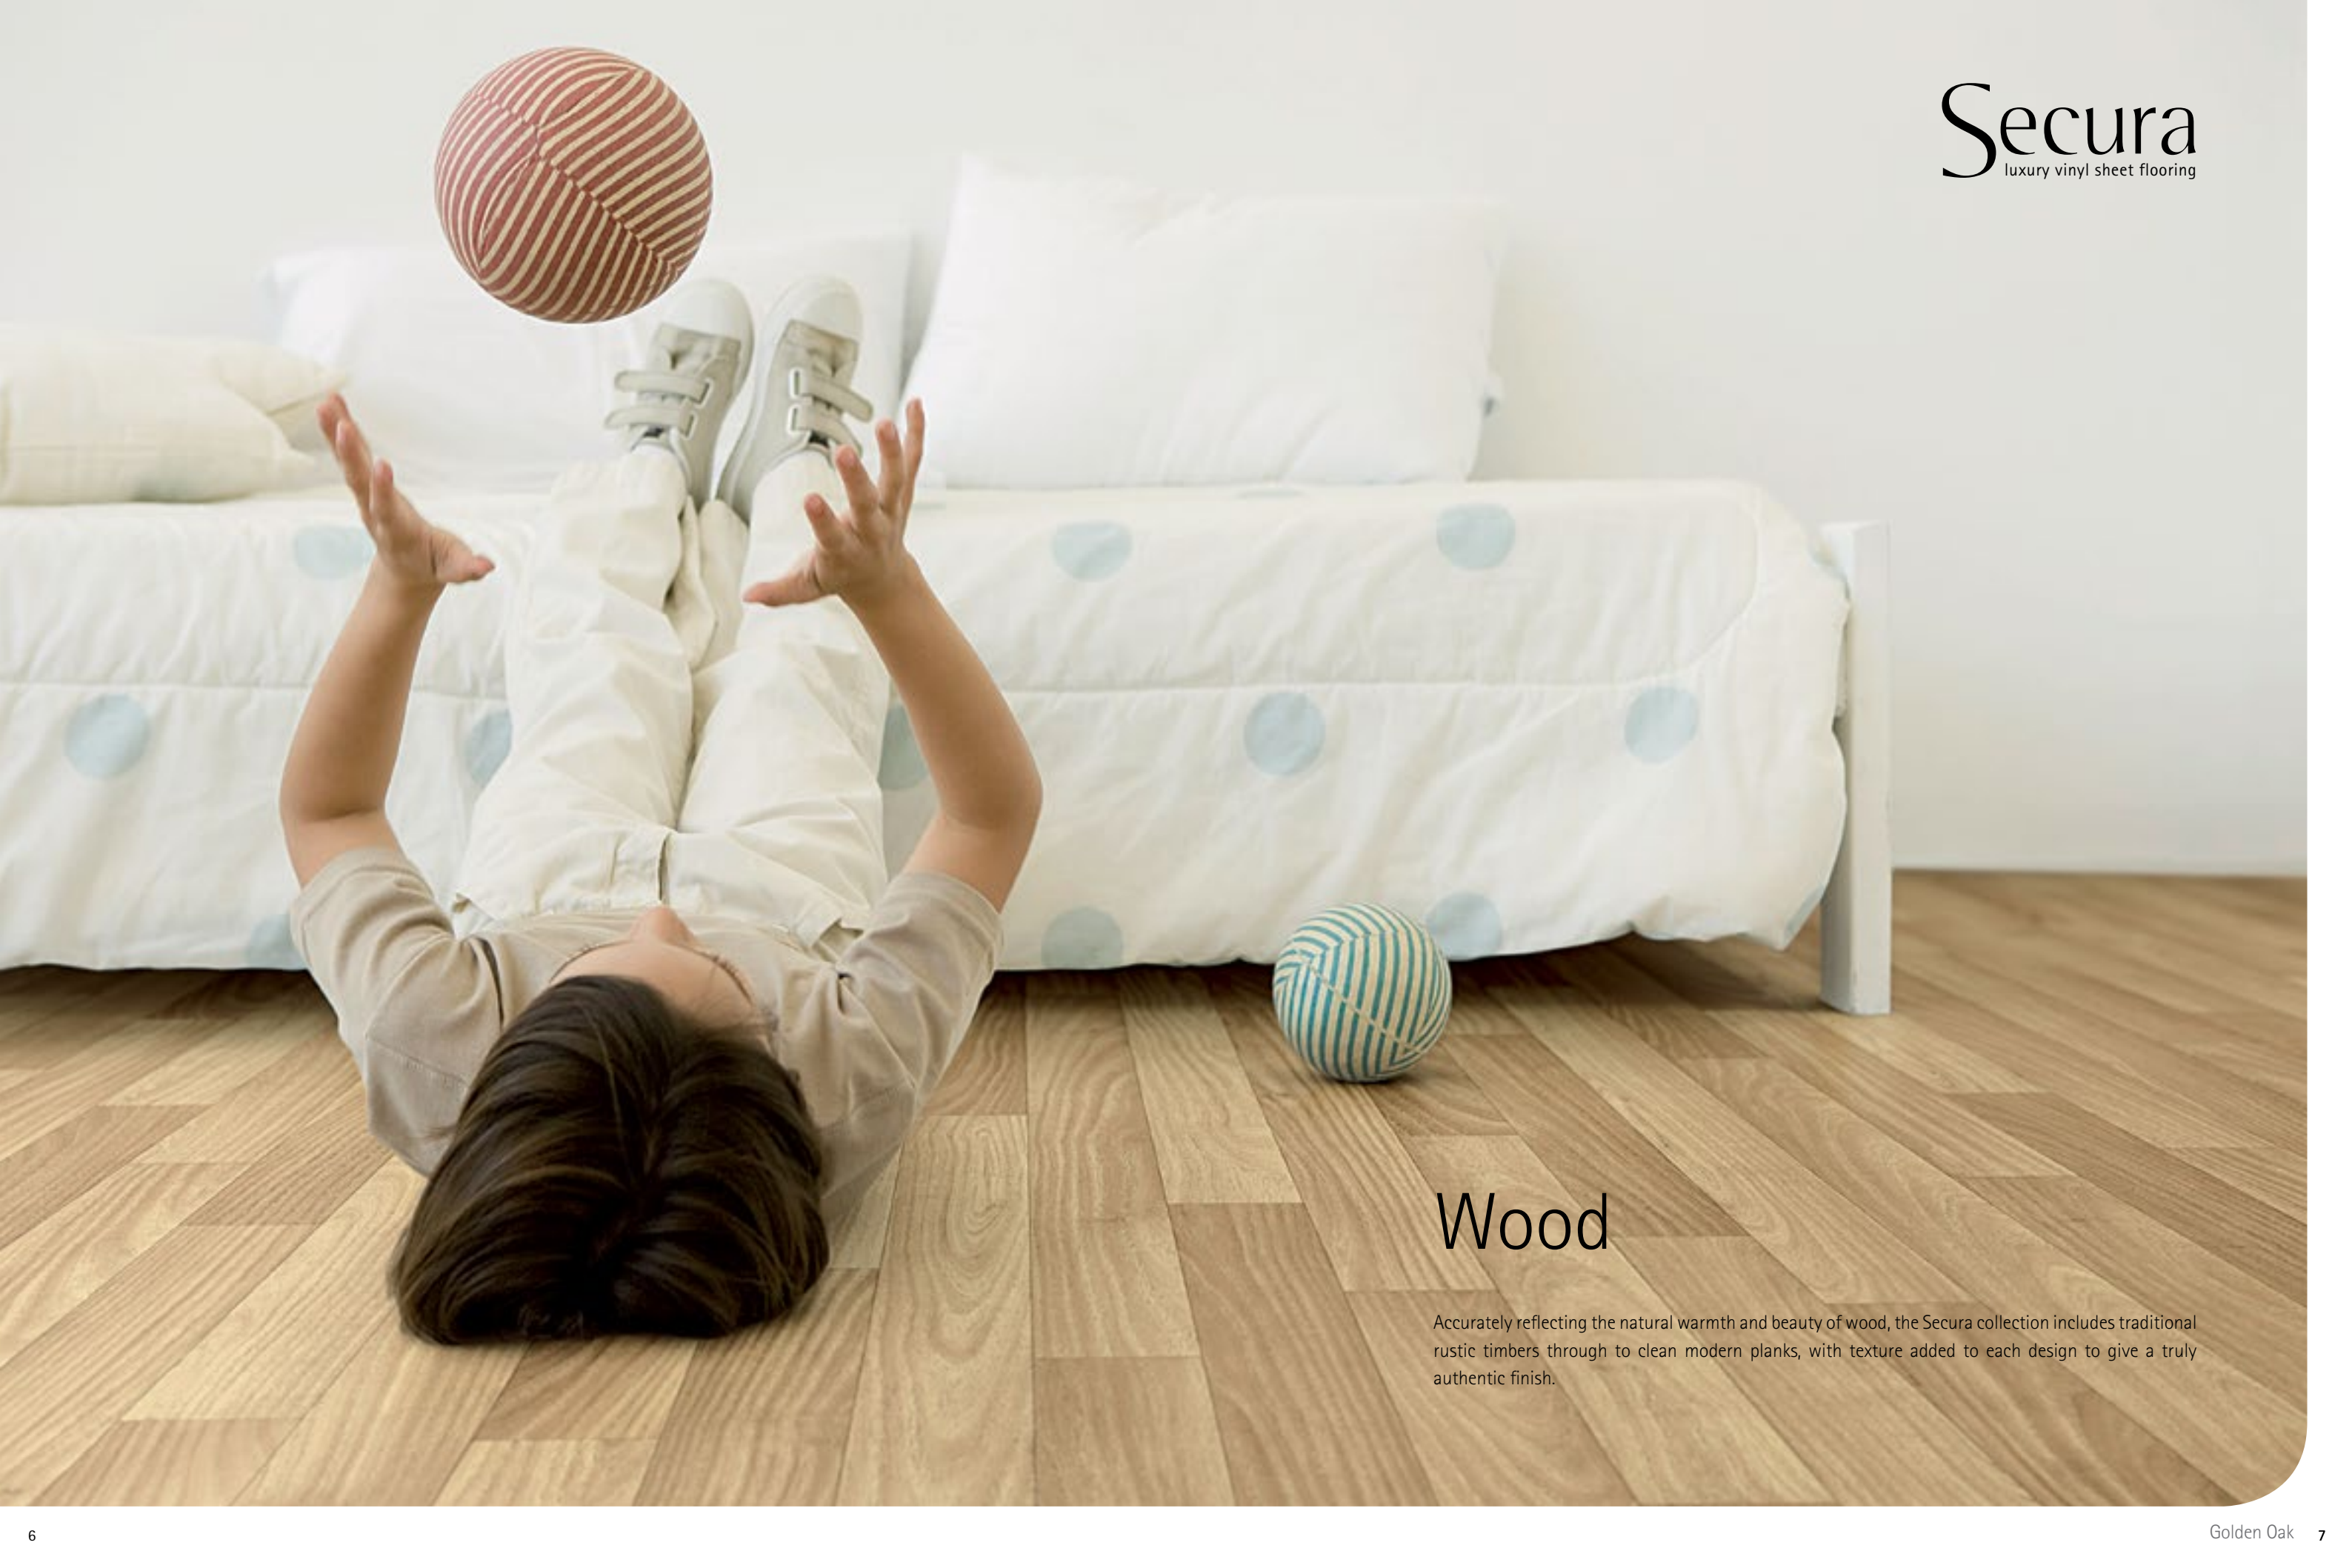

SureTread™
R10 Slip Resistance

Secura's hard wearing R10 level slip resistance helps to prevent slips in the home, keeping you and your family safe

CleanShield™
Easy Clean Surface

The unique polyurethane reinforcement (PUR) in Secura provides a surface that helps to prevent stains and scuff marks, reducing cleaning time and costs