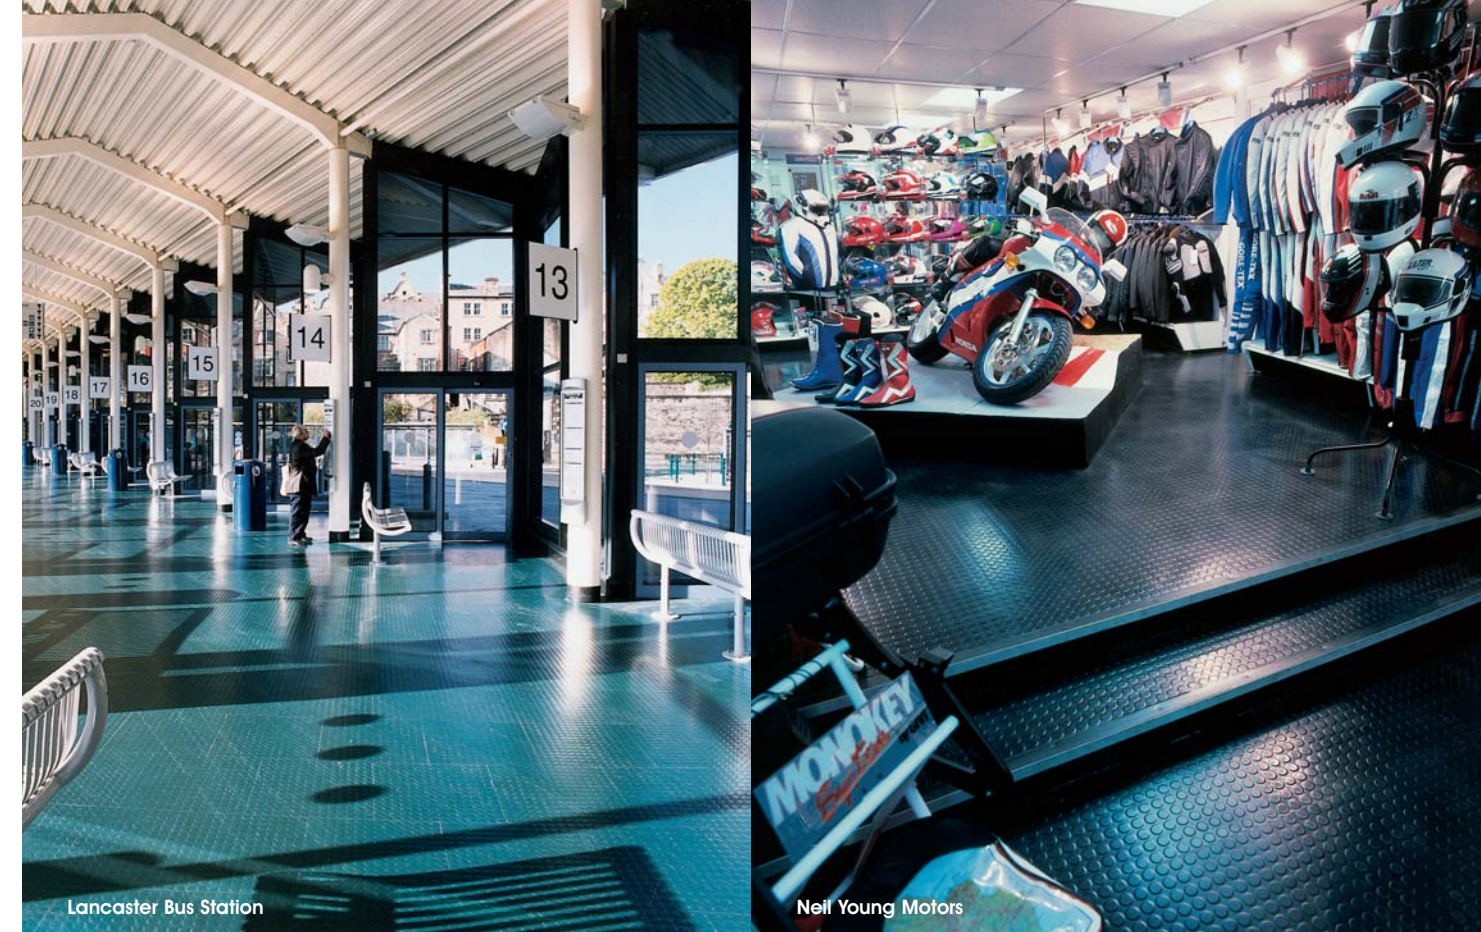

Lancaster Bus Station

Nell Young Motors

versatile / rubber / Altro Mondopave™ /

Altro Mondopave /

The unique studded appearance and feel brings new comfort, with excellent acoustic properties and cigarette burn resistance.