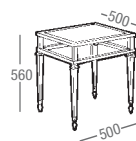

The "Mayfair" lamp and coffee tables

Polished silver plate on brass with Dark stained  
Wood legs and crystal glass tops.

**TA 200**  
Lamp table

**TA 201**  
Coffee table