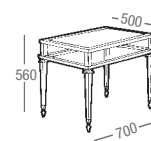

The "Mayfair" lamp and coffee tables

Polished silver plate on brass with Dark stained  
Wood legs and crystal glass tops.

**TA 200**  
Lamp table

**TA 201**  
Coffee table