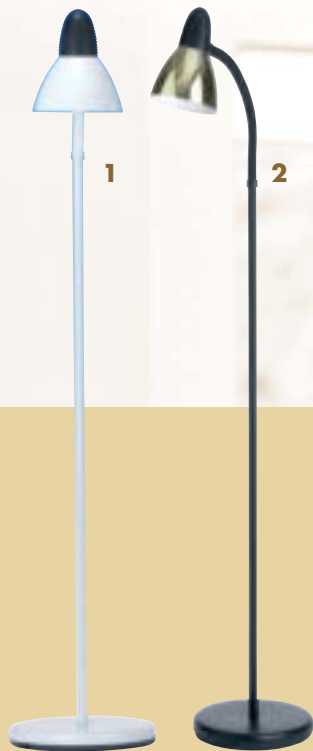

A **selection** of desk and floor lamps in black, white, satin chrome and brass plate.

1

2