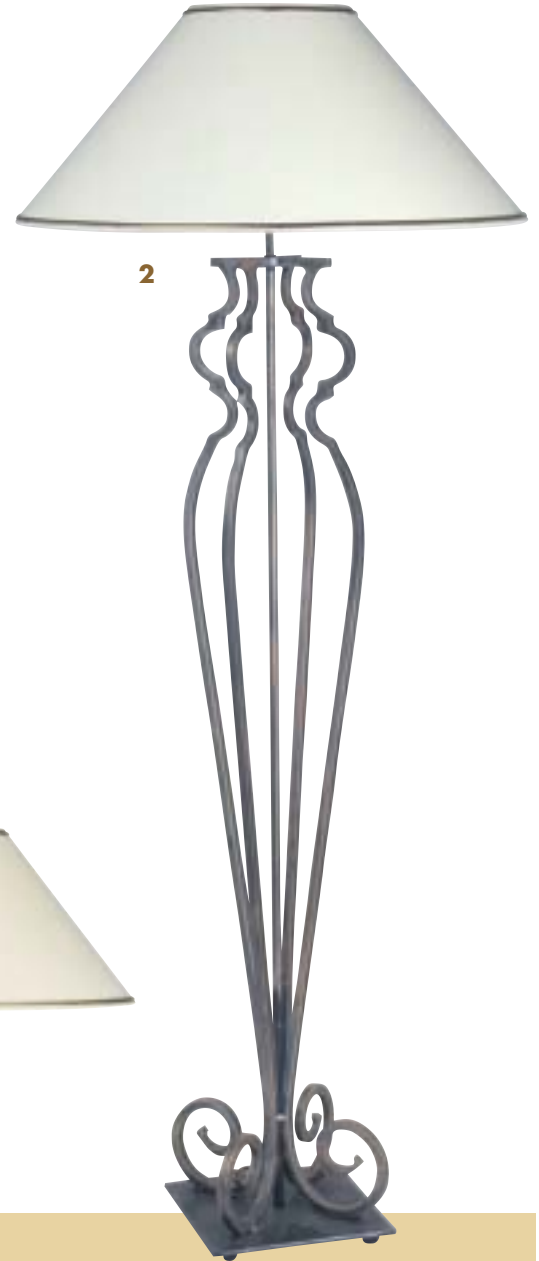

### 3 86/TL

D (mm) 270 H (mm) 260  
Wattage 1 x 60  
Lamp Holder BC

1

Lyon floor lamp is gold plated with cut **crystal** glass.

Selby table lamp and matching floor lamp in hand painted wrought iron.

Lampshades are Selby/20 and Selby/22, which should be ordered separately.