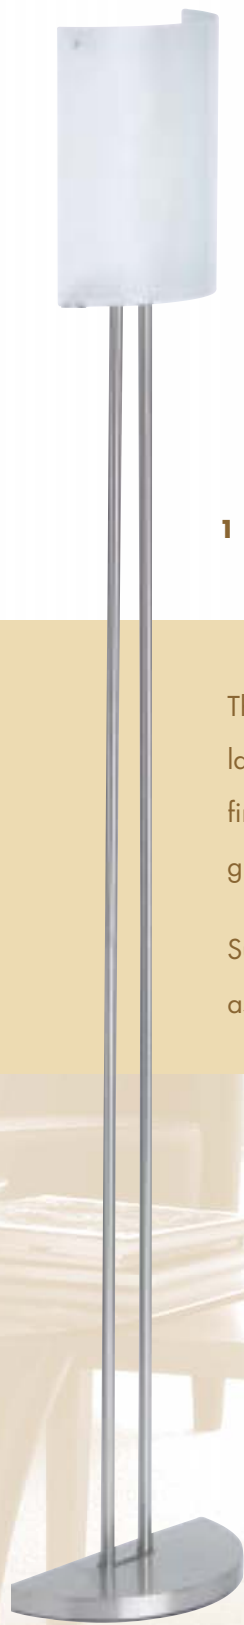

1

The matching 340 table and floor lamp are a **unique** design, finished in satin chrome with white glass lampshades.

Suitable to be placed against a wall as a space saving feature.