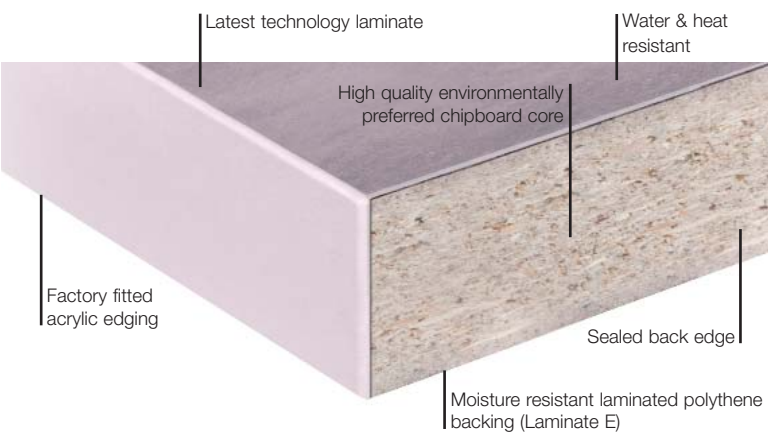

Select your worktop.

Consider Splashbacks and Upstands as an alternative to expensive and time consuming tiling.

Mix and match designs with worktops to complete your kitchen.

Profiles

Axiom worktops are available in three distinct profiles. Please refer to pages 12 and 32 to view the profile available for each style.

Linea A modern angular profile that emulates the authentic shape of natural materials.

Eclipse Allows your worktop design to flow effortlessly around its subtle curved profile.

Edge A range of worktops with a stunning metallic effect edge. (See page 12 for more information)