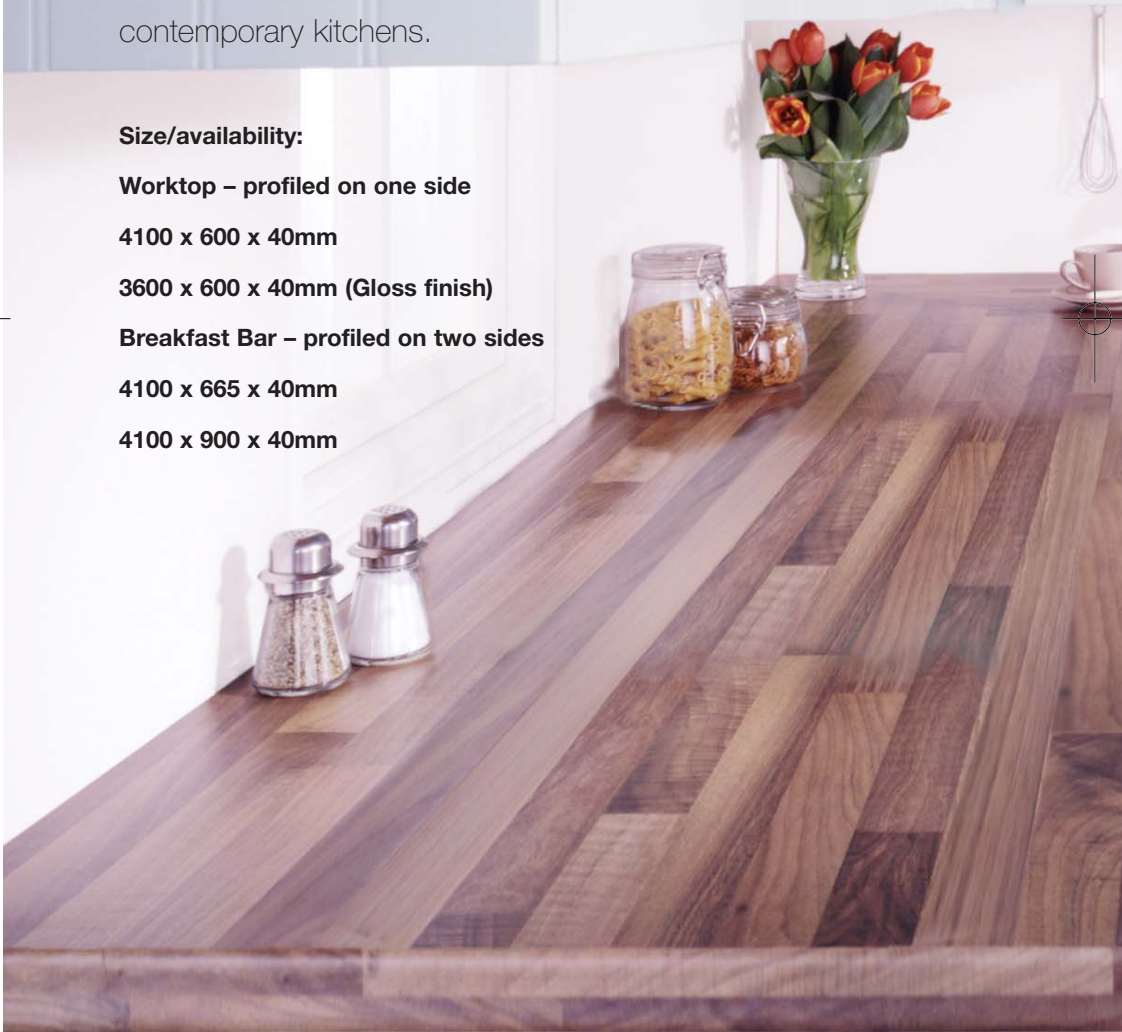

A range of wood effect worktops, which accurately represent real woods with the benefits of a laminate surface. The range includes several popular wood species to suit traditional, country or contemporary kitchens.

Size/availability:

Worktop – profiled on one side

4100 x 600 x 40mm

3600 x 600 x 40mm (Gloss finish)

Breakfast Bar – profiled on two sides

4100 x 665 x 40mm

4100 x 900 x 40mm

Wenge Butcher Block
PP6965UN