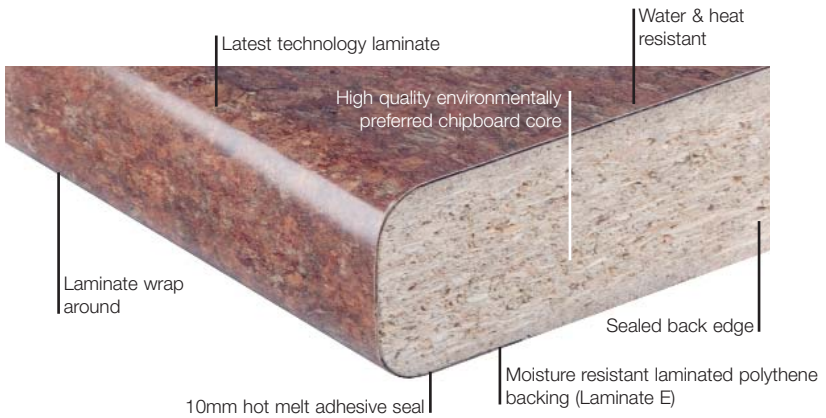

Select your worktop.

Consider Splashbacks and Upstands as an alternative to expensive and time consuming tiling.

Mix and match designs with worktops to complete your kitchen.

Profiles

Axiom worktops are available in three distinct profiles. Please refer to pages 12 and 32 to view the profile available for each style.

Linea A modern angular profile that emulates the authentic shape of natural materials.

Eclipse Allows your worktop design to flow effortlessly around its subtle curved profile.

Edge A range of worktops with a stunning metallic effect edge. (See page 12 for more information)