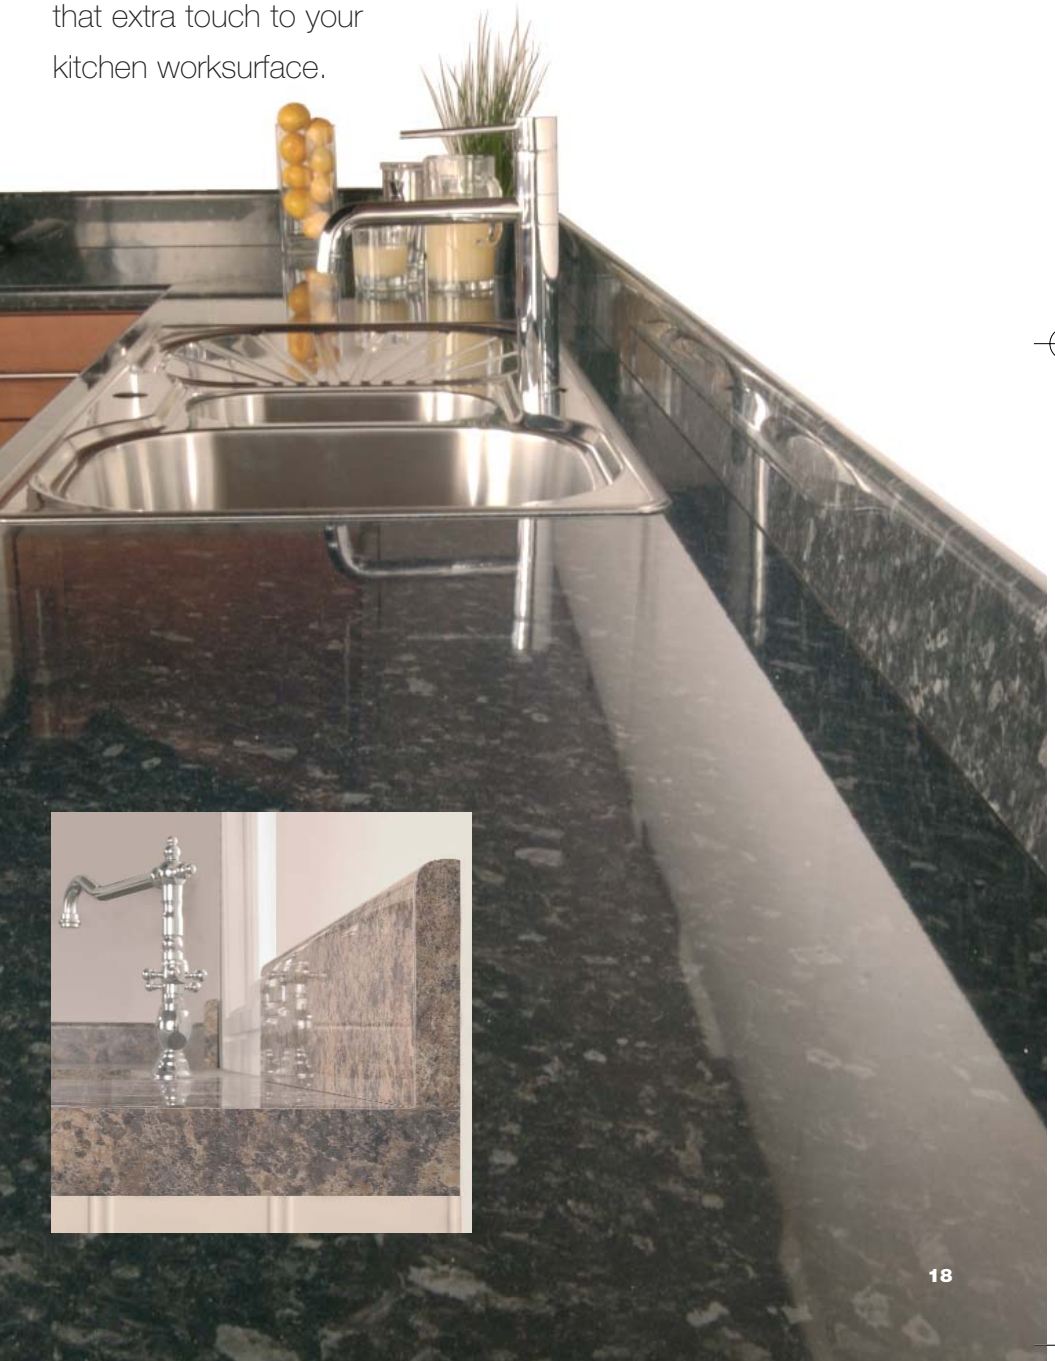

Upstands

A range of 20 designs are available to complement granite and solid wood worktops including Everest, Jet and Diamonte. Upstands are easy to install and add that extra touch to your kitchen worksurface.

Size/availability

**Upstand: 3000 x 100 x 20mm
(nominal)**