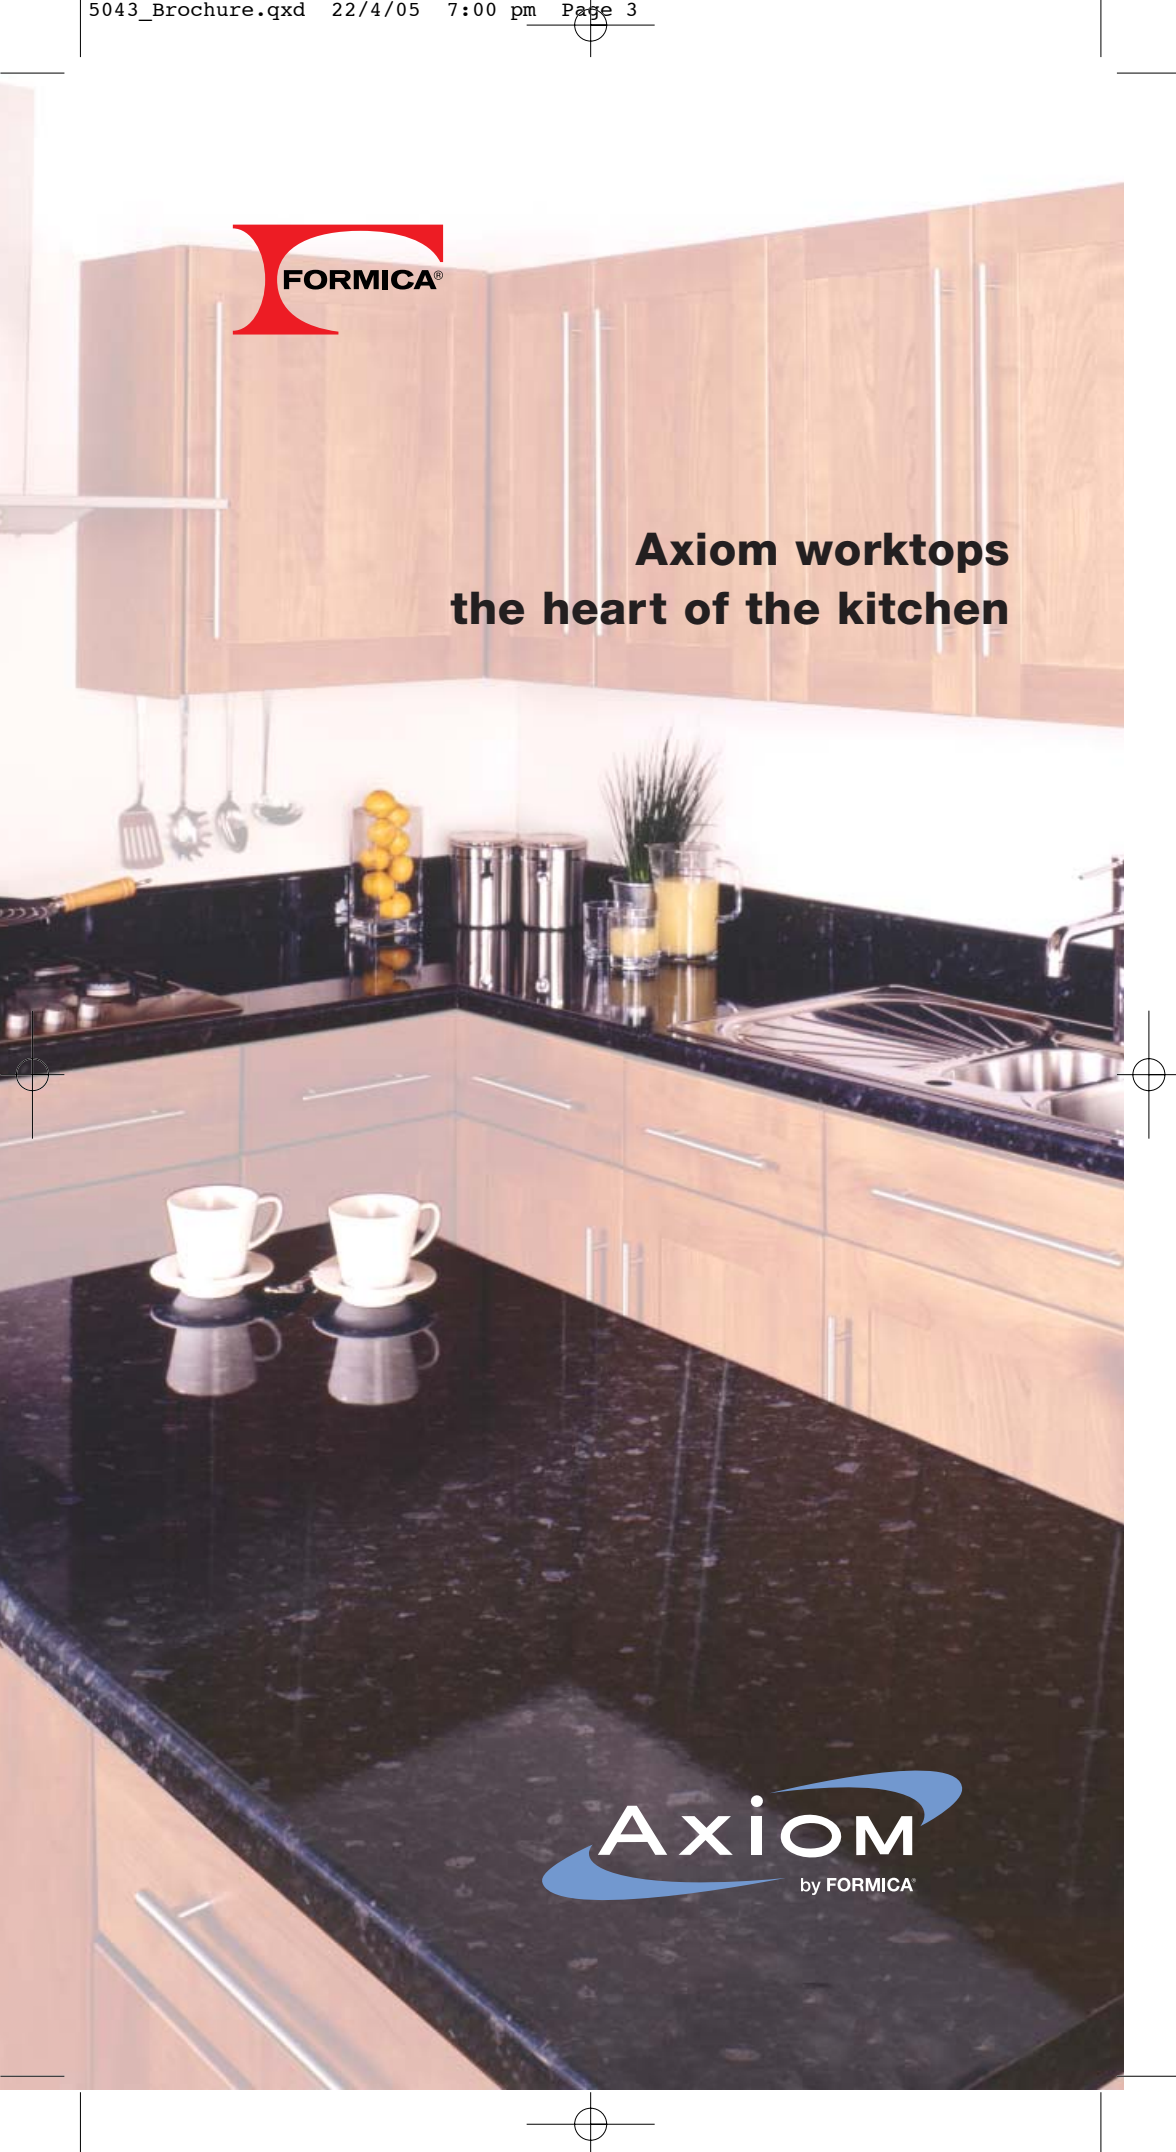

**Axiom worktops
the heart of the kitchen**