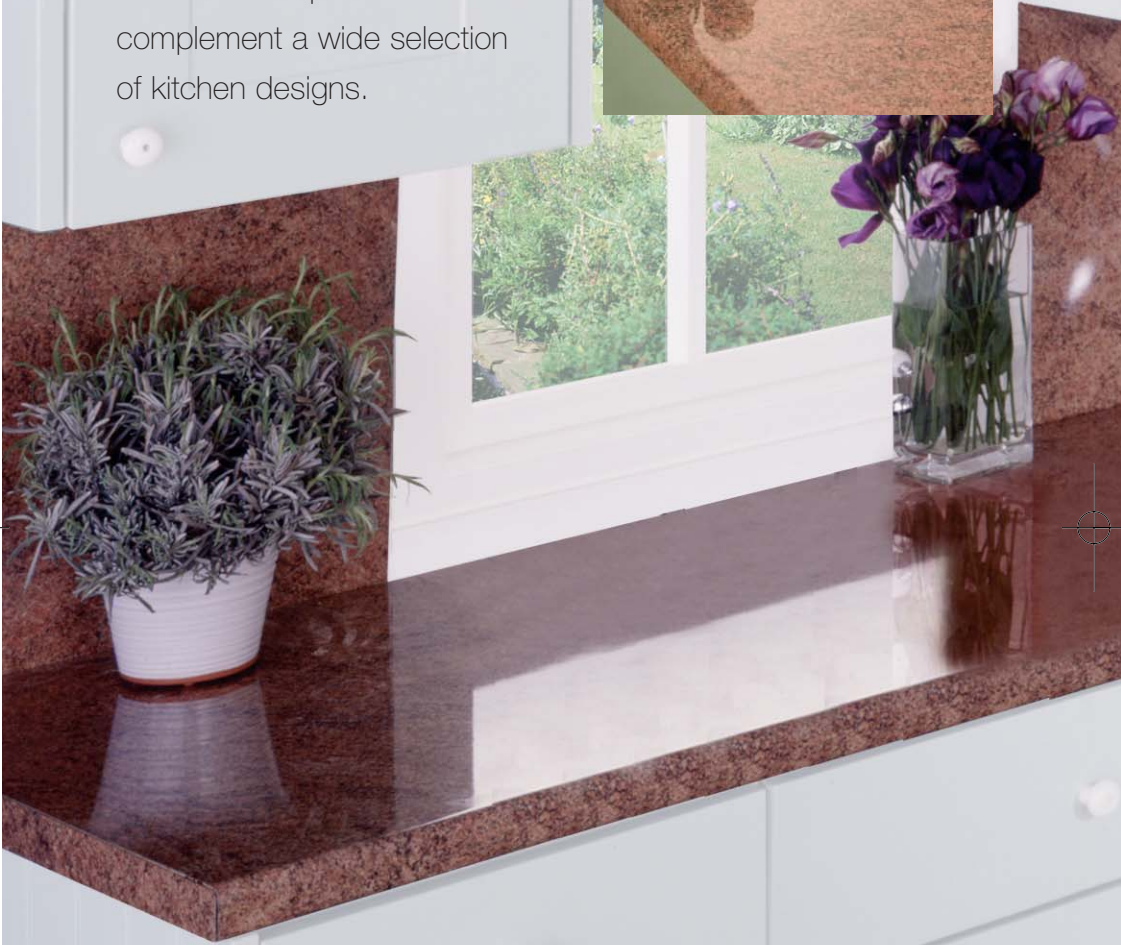

Mid tones

A range of laminate worktops with tones that are in the middle of the colour spectrum and complement a wide selection of kitchen designs.

Size/availability:

Worktop – profiled on one side

4100 x 600 x 40mm

3600 x 600 x 40mm (Gloss finish)

Breakfast Bar – profiled on two sides

4100 x 665 x 40mm

4100 x 900 x 40mm

3600 x 665 x 40mm (Gloss finish)

3600 x 900 x 40mm (Gloss finish)