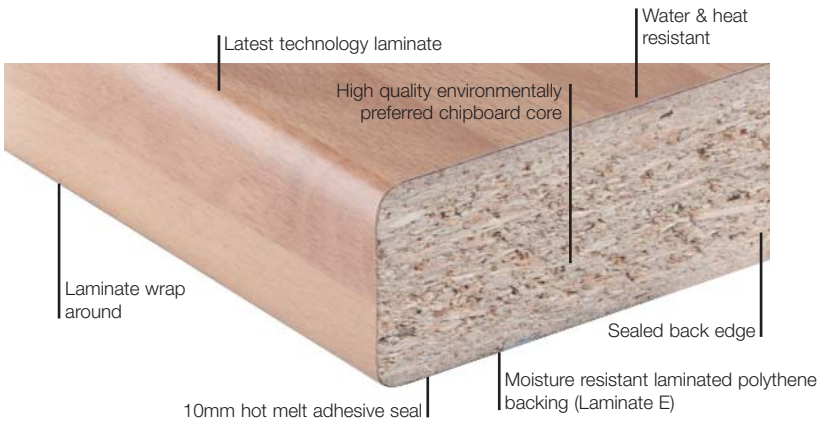

Select your worktop.

Consider Splashbacks and Upstands as an alternative to expensive and time consuming tiling.

Mix and match designs with worktops to complete your kitchen.

Profiles

Axiom worktops are available in three distinct profiles. Please refer to pages 12 and 32 to view the profile available for each style.

Linea A modern angular profile that emulates the authentic shape of natural materials.

Eclipse Allows your worktop design to flow effortlessly around its subtle curved profile.

Edge A range of worktops with a stunning metallic effect edge. (See page 12 for more information)