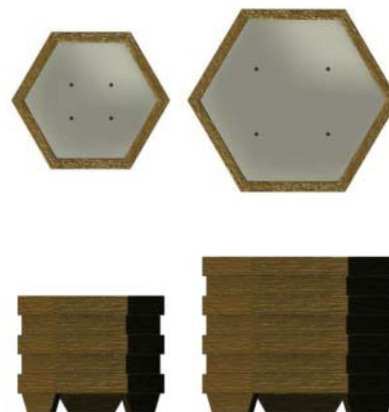

with supports

60 x 60 x 46	57 kg
60 x 60 x 70	82 kg
60 x 120 x 46	75 kg
60 x 120 x 70	123 kg
60 x 120 x 94	161 kg
90 x 90 x 46	92 kg
90 x 90 x 70	130 kg
60 x 120 x 94	168 kg

Description

The flower box is made of boards of 6 x 12 cm and 4 x 12 cm alternately. These boards are kept together on the inside by means of metal corner profiles. The bottom is made up of a 10 mm thick recycled sheet, provided with drainage holes, and is supported underneath by a cross bar. In the model with optional supports (10 x 10 cm), the bottom plate is supported by the supports themselves.

flower box BARCELONA

useful planting depth : height -13 cm

without legs

Ø 90 x 36	53 kg
Ø 90 x 60	83 kg
Ø 90 x 84	112 kg
Ø 120 x 36	63 kg
Ø 120 x 60	101 kg
Ø 120 x 84	140 kg

with legs

Ø 90 x 48	59 kg
Ø 90 x 72	89 kg
Ø 90 x 96	118 kg
Ø 120 x 48	71 kg
Ø 120 x 72	109 kg
Ø 120 x 96	148 kg

Description

The hexagonal flower box is made of boards of 6 x 12 cm and 4 x 12 cm alternately. These boards are kept together on the inside by means of metal corner profiles. The bottom is made up of a 10 mm thick recycled sheet, provided with drainage holes, and with additional support in the middle. The flower box can be optionally provided with three 4 cm thick and 12 cm high legs.

properties / material / look / maintenance

The boards are made of high quality recycled plastic, mass coloured : durable, weather-resistant, low maintenance, rotproof, recyclable. All metal fixing materials and parts are galvanised. The surface is knot free, evenly coloured and shows a faced, slightly shining structure.