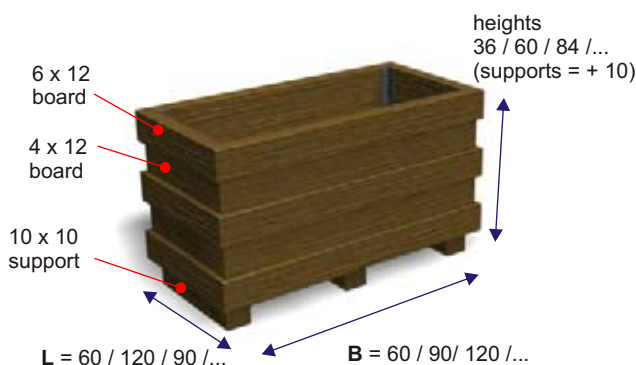

flower box MADRID

useful planting depth :
 models without supports = height -13 cm
 models with optional supports = height -11cm

without supports

60 x 60 x 36	47 kg
60 x 60 x 60	72 kg
60 x 120 x 36	70 kg
60 x 120 x 60	108 kg
60 x 120 x 84	146 kg
90 x 90 x 36	70 kg
90 x 90 x 60	108 kg
60 x 120 x 84	146 kg

with supports

60 x 60 x 46	57 kg
60 x 60 x 70	82 kg
60 x 120 x 46	75 kg
60 x 120 x 70	123 kg
60 x 120 x 94	161 kg
90 x 90 x 46	92 kg
90 x 90 x 70	130 kg
60 x 120 x 94	168 kg

Description

The flower box is made of boards of 6 x 12 cm and 4 x 12 cm alternately. These boards are kept together on the inside by means of metal corner profiles. The bottom is made up of a 10 mm thick recycled sheet, provided with drainage holes, and is supported underneath by a cross bar. In the model with optional supports (10 x 10 cm), the bottom plate is supported by the supports themselves.

flower box BARCELONA

useful planting depth : height -13 cm

without legs

Ø 90 x 36	53 kg
Ø 90 x 60	83 kg
Ø 90 x 84	112 kg
Ø 120 x 36	63 kg
Ø 120 x 60	101 kg
Ø 120 x 84	140 kg

with legs

Ø 90 x 48	59 kg
Ø 90 x 72	89 kg
Ø 90 x 96	118 kg
Ø 120 x 48	71 kg
Ø 120 x 72	109 kg
Ø 120 x 96	148 kg

Description

The hexagonal flower box is made of boards of 6 x 12 cm and 4 x 12 cm alternately. These boards are kept together on the inside by means of metal corner profiles. The bottom is made up of a 10 mm thick recycled sheet, provided with drainage holes, and with additional support in the middle. The flower box can be optionally provided with three 4 cm thick and 12 cm high legs.