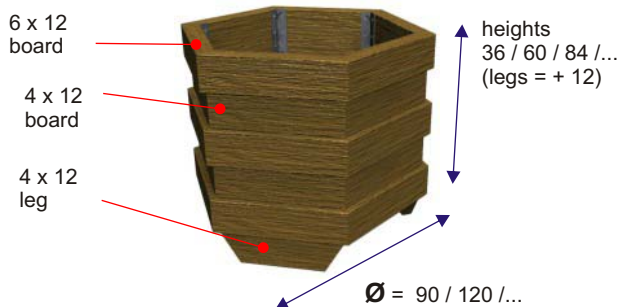

flower box MADRID

useful planting depth :
 models without supports = height -13 cm
 models with optional supports = height -11cm

without supports

60 x 60 x 36	47 kg
60 x 60 x 60	72 kg
60 x 120 x 36	70 kg
60 x 120 x 60	108 kg
60 x 120 x 84	146 kg
90 x 90 x 36	70 kg
90 x 90 x 60	108 kg
60 x 120 x 84	146 kg

with supports

60 x 60 x 46	57 kg
60 x 60 x 70	82 kg
60 x 120 x 46	75 kg
60 x 120 x 70	123 kg
60 x 120 x 94	161 kg
90 x 90 x 46	92 kg
90 x 90 x 70	130 kg
60 x 120 x 94	168 kg

Description

The flower box is made of boards of 6 x 12 cm and 4 x 12 cm alternately. These boards are kept together on the inside by means of metal corner profiles. The bottom is made up of a 10 mm thick recycled sheet, provided with drainage holes, and is supported underneath by a cross bar. In the model with optional supports (10 x 10 cm), the bottom plate is supported by the supports themselves.

flower box BARCELONA

useful planting depth : height -13 cm

without legs

Ø 90 x 36	53 kg
Ø 90 x 60	83 kg
Ø 90 x 84	112 kg
Ø 120 x 36	63 kg
Ø 120 x 60	101 kg
Ø 120 x 84	140 kg

with legs

Ø 90 x 48	59 kg
Ø 90 x 72	89 kg
Ø 90 x 96	118 kg
Ø 120 x 48	71 kg
Ø 120 x 72	109 kg
Ø 120 x 96	148 kg

Description

The hexagonal flower box is made of boards of 6 x 12 cm and 4 x 12 cm alternately. These boards are kept together on the inside by means of metal corner profiles. The bottom is made up of a 10 mm thick recycled sheet, provided with drainage holes, and with additional support in the middle. The flower box can be optionally provided with three 4 cm thick and 12 cm high legs.