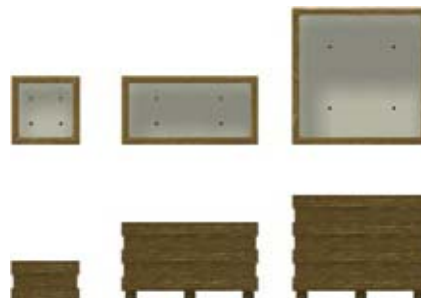

flower box MADRID

useful planting depth :
 models without supports = height -13 cm
 models with optional supports = height -11cm

without supports

60 x 60 x 36	47 kg
60 x 60 x 60	72 kg
60 x 120 x 36	70 kg
60 x 120 x 60	108 kg
60 x 120 x 84	146 kg
90 x 90 x 36	70 kg
90 x 90 x 60	108 kg
60 x 120 x 84	146 kg

with supports

60 x 60 x 46	57 kg
60 x 60 x 70	82 kg
60 x 120 x 46	75 kg
60 x 120 x 70	123 kg
60 x 120 x 94	161 kg
90 x 90 x 46	92 kg
90 x 90 x 70	130 kg
60 x 120 x 94	168 kg

Description

The flower box is made of boards of 6 x 12 cm and 4 x 12 cm alternately. These boards are kept together on the inside by means of metal corner profiles. The bottom is made up of a 10 mm thick recycled sheet, provided with drainage holes, and is supported underneath by a cross bar. In the model with optional supports (10 x 10 cm), the bottom plate is supported by the supports themselves.

flower box BARCELONA

useful planting depth : height -13 cm

without legs

Ø 90 x 36	53 kg
Ø 90 x 60	83 kg
Ø 90 x 84	112 kg
Ø 120 x 36	63 kg
Ø 120 x 60	101 kg
Ø 120 x 84	140 kg

with legs

Ø 90 x 48	59 kg
Ø 90 x 72	89 kg
Ø 90 x 96	118 kg
Ø 120 x 48	71 kg
Ø 120 x 72	109 kg
Ø 120 x 96	148 kg

Description

The hexagonal flower box is made of boards of 6 x 12 cm and 4 x 12 cm alternately. These boards are kept together on the inside by means of metal corner profiles. The bottom is made up of a 10 mm thick recycled sheet, provided with drainage holes, and with additional support in the middle. The flower box can be optionally provided with three 4 cm thick and 12 cm high legs.