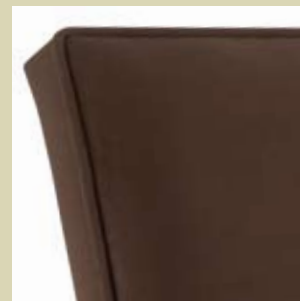

A beautifully upholstered headboard provides a bold 'silhouetted' statement to frame your bed, creating a stunning focal point and finishing touch to both the bed and the bedroom.

Whether you are looking to simply add a new headboard to your existing bed to create a luxurious new look, or you are choosing a new bed and recognise the beauty of covering the headboard and divan in the same fabric for a truly stunning look, Hypnos can provide the perfect solution.

Illustrated opposite is the Hypnos Juliet Headboard on a Hypnos Heritage Supreme 150 x 200cm mattress with deep pocket spring divans. The headboard and divans are finished in Coffee upholstered fabric.

Choose your headboard from our collection of nine stunning designs.

Chloe

A scalloped-top headboard with pencil pleat border and plain cushioned centre panel.

Size: 60cm high by 6cm deep.

Shown above in Barley upholstered fabric.