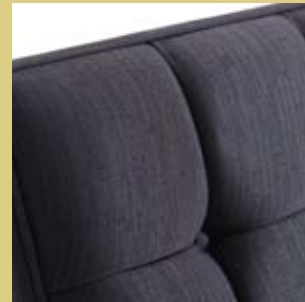

Size: 70cm high by 10cm deep.

Shown below in Coffee upholstered fabric.

Olivia

A contemporary headboard with a series of hand pleated squares and deep-buttoned detailing.

Size: 70cm high by 6cm deep.

Shown above in Blueberry upholstered fabric.

Petra

A deeply upholstered headboard with vertical hand piped detail.

Size: 77cm high by 10cm deep.

Shown below in Cream Faux Suede.

Yasmin

A traditional arched headboard with a heavily padded outer border, deep cushioned centre panel and hand tailored piping.

Size: 60cm high by 6cm deep.

Shown above in Beige Narrow Cord.

The right detail

Fabrics

Headboards are upholstered in a range of modern colours and textures – see swatches below. Choose from beautiful, three-dimensional narrow cord, jacquard woven fabric and stylish tactical faux suede – fabric swatches are available from our stockists.