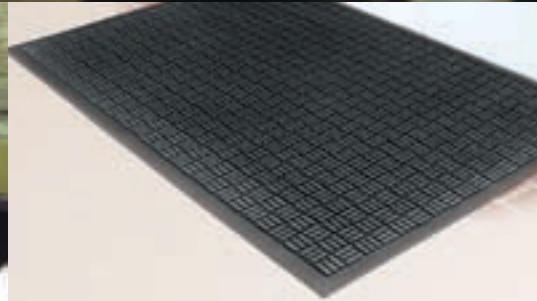

BIGFOOT Indoor/outdoor heavy to extra heavy traffic

Ripple-ribbed rubber entrance matting. This 20mm thick, all rubber material has a deep wavy corrugated rib design that neatly and effectively scrapes the soles of shoes. Dirt, grit, water etc. are trapped deep below the walking surface. Easy to clean and guaranteed for 5 years.