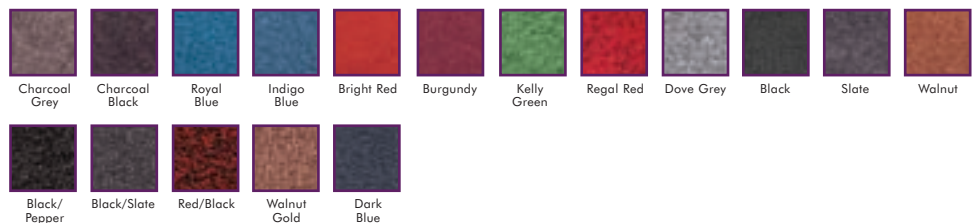

Warrior mats are hard wearing – the edges are far stronger and less prone to nicks, cuts and tears. They are machine washable. Their tougher construction makes the mats keep their superb appearance, wash after wash. They are also easily cleaned by vacuum hose, or machined wash at 40°C and they stay put better and more safely.

Warrior mats have a unique heat set high-twist two-ply heavyweight continuous filament nylon pile, which gives longer lasting appearance retention as well as requiring less maintenance. The dirt just sifts down into the pile, and leaves the surface looking good.

Warrior mats are recommended for indoor or sheltered heavy traffic commercial and industrial corridors, hallways, offices, factories, etc. Gripper backed to minimise movement.

Mats have anti-trip edges to all 4 sides, size includes edging.

MAT SIZES: 89cm x 60cm   120cm x 78cm   120cm x 89cm   147cm x 89cm
175cm x 114cm   240cm x 114cm

COLOURS: Warrior II Colours:
Charcoal Grey, Charcoal Black, Royal Blue, Indigo Blue, Bright Red, Burgundy, Kelly Green, Regal Red, Dove Grey, Black, Slate and Walnut
Warrior III Colours:
Black/Pepper, Black/Slate, Red/Black, Walnut Gold and Dark Blue
N.B. Please check with our sales office for current stock availability.