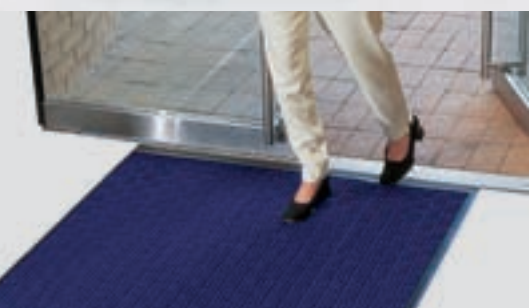

Barrier Matting

BRUSH-N-DRY Indoor/outdoor heavy traffic

Brush-n-Dry is a heavy duty PVC backed polypropylene scraper/olefin clean zone barrier matting. For indoor/outdoor use. It incorporates alternating ribs of looped polypropylene and olefin grass brushes to provide a dual cleaning action. Two mats for the price of one. It combines the benefits of excellent fade resistance to U.V./sunlight, superior quick drying moisture absorbency, exceptional stain resistance and effective dirt removal. Mats have anti-trip edging to all sides, rolls have anti-trip edging to 2 sides only.