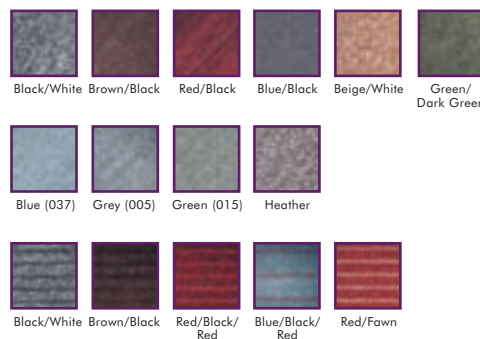

MAT SIZES: 90cm x 60cm 120cm x 90cm 150cm x 90cm 180cm x 120cm (including edging)

MAT COLOURS: Black (00), Charcoal (105), Grey (03), Bright Red (02), Orange (107), Bright Yellow (08), Bright Blue (13), Dark Blue (14), Turquoise Green (10), Wheat (01), Brown (05), Burgundy (15)

COLOURS: Mottled: Black/White, Brown/Black, Red/Black, Blue/Black, Beige/White, Green/Dark Green, Blue (037), Grey (005), Green (015) and Heather (014)
Striped: Black/White, Brown/Black, Red/Black/Red, Blue/Black/Red, Red/Fawn.