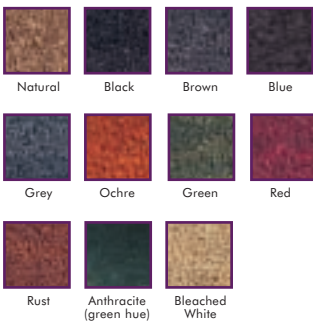

PLEASE NOTE:- Allow up to 12mm expansion when fitting coir in areas where high moisture absorbency is expected. Colourfastness cannot be guaranteed. PVC backed coir matting does not meet the requirements of the DDA regulations that came into force on 1st October 2004.