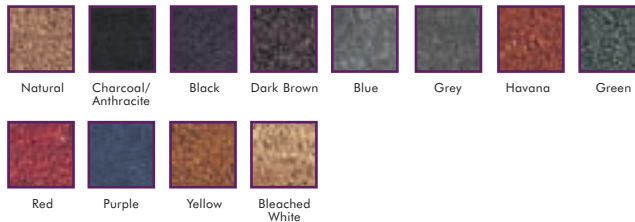

BRUSH-DOWN Indoor only

Best quality PVC backed 100% coir. Due to its exceptional moisture absorbency and dirt trapping properties, PVC backed coir is the long proven standard entrance matting material. Brush-Down is intended for use either in matwell or foyer areas. Easily cut to size or shape without fraying. See also Lettered/Logo Mats for further design possibilities.

ROLL SIZE: 7.5m, 12m or 15m x 1m or 2m wide

COLOUR: Natural, Charcoal/Anthracite, Black, Dark Brown, Blue, Grey, Havana, Green, Red, Purple, Yellow and Bleached White

BRUSH-WELL Indoor only

As with all of our PVC backed coir mattings, Brush-Well has exceptional moisture absorbency and excellent brushing action, even when wet. It has good flame resistance (coir will not ignite even from dropped cigarette ends) and is anti-static. PVC backed coir is easy to cut to size and shape on site.

Logo mats can also be manufactured in 17mm thickness.

THICKNESS: 14mm

ROLL SIZE: 7.5m or 15m x 1m or 2m wide

COLOUR: Natural

THICKNESS: 17mm

ROLL SIZE: 7.5m, 12m or 15m x 1m or 2m wide

COLOUR: Natural

THICKNESS: 17mm (Colours)

ROLL SIZE: 12m x 1m or 2m wide

COLOURS: Black, Brown, Blue, Grey, Ochre, Green, Red, Rust, Anthracite (green hue) and Bleached White

THICKNESS: 20mm

ROLL SIZE: 7.5m or 15m x 1m or 2m wide

COLOUR: Natural

THICKNESS: 23mm

ROLL SIZE: 7.5m or 15 x 1m or 2m wide

COLOUR: Natural

THICKNESS: 30mm

ROLL SIZE: 5m or 10m x 1m or 2m wide

COLOUR: Natural

PLEASE NOTE:- Allow up to 12mm expansion when fitting coir in areas where high moisture absorbency is expected. Colourfastness cannot be guaranteed. PVC backed coir matting does not meet the requirements of the DDA regulations that came into force on 1st October 2004.