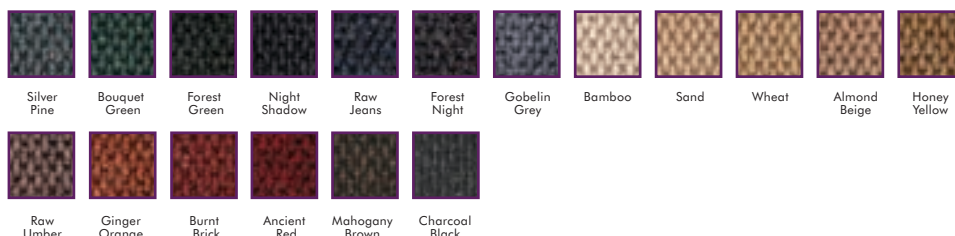

TEXTRA Indoor/outdoor heavy traffic

Textra is a super heavy duty 100% polypropylene needle felt, mini-diamond, waffle backed entrance matting/foyer carpeting. It's attractive multi-directional ribbing traps dirt, dust and moisture, whatever the direction of traffic. Textra offers a similar high specification to our Polyrib and Zigazaga, but is offered with an extended range of 18 colours. Easily cut to size without fraying.

As with Zigazaga, in addition to its traditional use as an attractive entrance/ foyer matting, Textra is also popular for use as carpeting for offices, public houses, leisure centres, corridors, etc. Also suitable for use in sheltered outdoor areas.

Please also see Textra featured in our Alligator and Grime ranges of prestigious aluminium matting systems in our separate catalogue.

ROLL SIZE: 25m approx x 2m wide

COLOURS: Silver Pine, Bouquet Green, Forest Green, Night Shadow, Raw Jeans, Forest Night, Gobelin Grey, Bamboo, Sand, Wheat, Almond Beige, Honey Yellow, Raw Umber, Ginger Orange, Burnt Brick, Ancient Red, Mahogany Brown and Charcoal Black.

POLYRIB 2000 Indoor/outdoor heavy to extra heavy traffic

Polyrib 2000 is the traditional heavy duty ribbed polypropylene/waffle backed entrance matting. It is suitable for use indoors and outdoor covered areas. Also very popular as carpeting in foyers, offices, shops, corridors, etc. Polyrib 2000 is extremely hard wearing and effective at trapping dirt, dust and moisture which would otherwise be walked into a building. Easily cut to size without fraying. Please also see Polyrib 2000 featured in our Grime-Stopper range of prestigious aluminium matting systems in our separate catalogue.

ROLL SIZES: 21m approx long x 1m or 2m wide