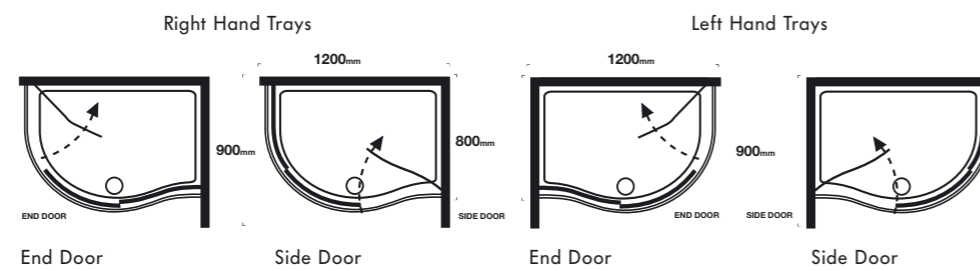

LOIRE

CURVED GLASS CORNER ENCLOSURE WITH WALL HINGED DOOR, CENTRE PANEL AND RETURN

All Majestic shower screens and anti-limescale glass protection carry a lifetime guarantee.

Enclosure, dedicated shower tray and Dallmer Orio high capacity waste trap included in price.

When shower tray is installed low profile overall height is 2077mm.

When shower tray is installed on legs with skirt overall height is 2186mm.

Doors are 600mm wide.

SPECIFICATION	TRAY SIZE (mm)	ADJUSTMENT (mm)	PRICE WITHOUT ANTI-LIMESCALE (inc. VAT)	PRICE WITH ANTI-LIMESCALE (inc. VAT)
LOIRE CODE Q 12 	1200 x 900	18	£1440	£1540

HANDING AND DOOR PLACEMENT OPTIONS

Clear glass and chrome fittings with towel rail handle. Left hand tray with side door position.