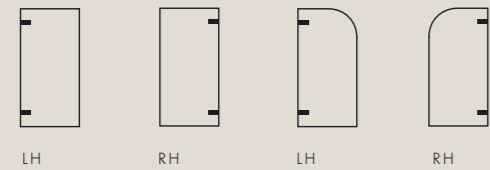

STANDARD GENOA

CODE		WIDTH (mm)	ADJUSTMENT (mm)	PRICE WITHOUT ANTI-LIMESCALE (inc. VAT)	PRICE WITH ANTI-LIMESCALE (inc. VAT)
SSLS	SSLC	700	NONE	£510	£560
		800	NONE	£580	£630

Standard Genoa: clear glass and chrome fittings.