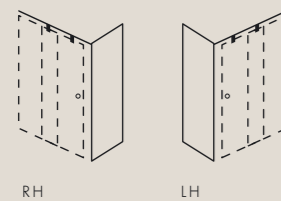

RETURN

800	–	772 – 790	£300	£325
900	–	872 – 890	£360	£385