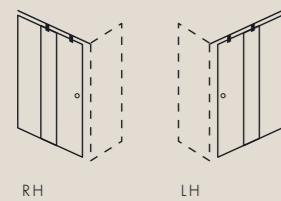

STANDARD TOULON

CODE SSCR FRONT

TO SUIT TRAY SIZE (mm)	DOOR OPENING (mm)	ADJUSTMENT (mm)	PRICE WITHOUT ANTI-LIMESCALE (inc. VAT)	PRICE WITH ANTI-LIMESCALE (inc. VAT)
1100	400 – 440	1048 – 1090	£1050	£1125
1200	450 – 490	1148 – 1190	£1140	£1215
1400	550 – 590	1348 – 1390	£1320	£1395
1500	550 – 590	1448 – 1490	£1410	£1485
1600	550 – 590	1548 – 1590	£1500	£1575
1700	550 – 590	1648 – 1690	£1590	£1665