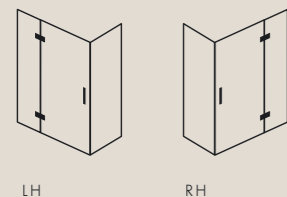

STANDARD PORTOFINO

	TO SUIT TRAY SIZE (mm)	ADJUSTMENT (mm)	PRICE WITHOUT ANTI- LIMESCALE (inc. VAT)	PRICE WITH ANTI- LIMESCALE (inc. VAT)
CODE SPDR	800 x 800	772 – 790 x 772 – 790	£1530	£1630
	900 x 900	872 – 890 x 872 – 890	£1620	£1720
	1000 x 800	972 – 990 x 772 – 790	£1620	£1720
	1000 x 900	972 – 990 x 872 – 890	£1680	£1780
	1200 x 800	1172 – 1190 x 772 – 790	£1740	£1840
	1200 x 900	1172 – 1190 x 872 – 890	£1800	£1900

Bespoke profile selection page 41
Bespoke handle selection page 43
Standard profile information and handle selection page 44