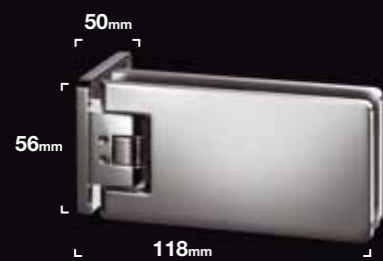

GLASS TO WALL HINGE