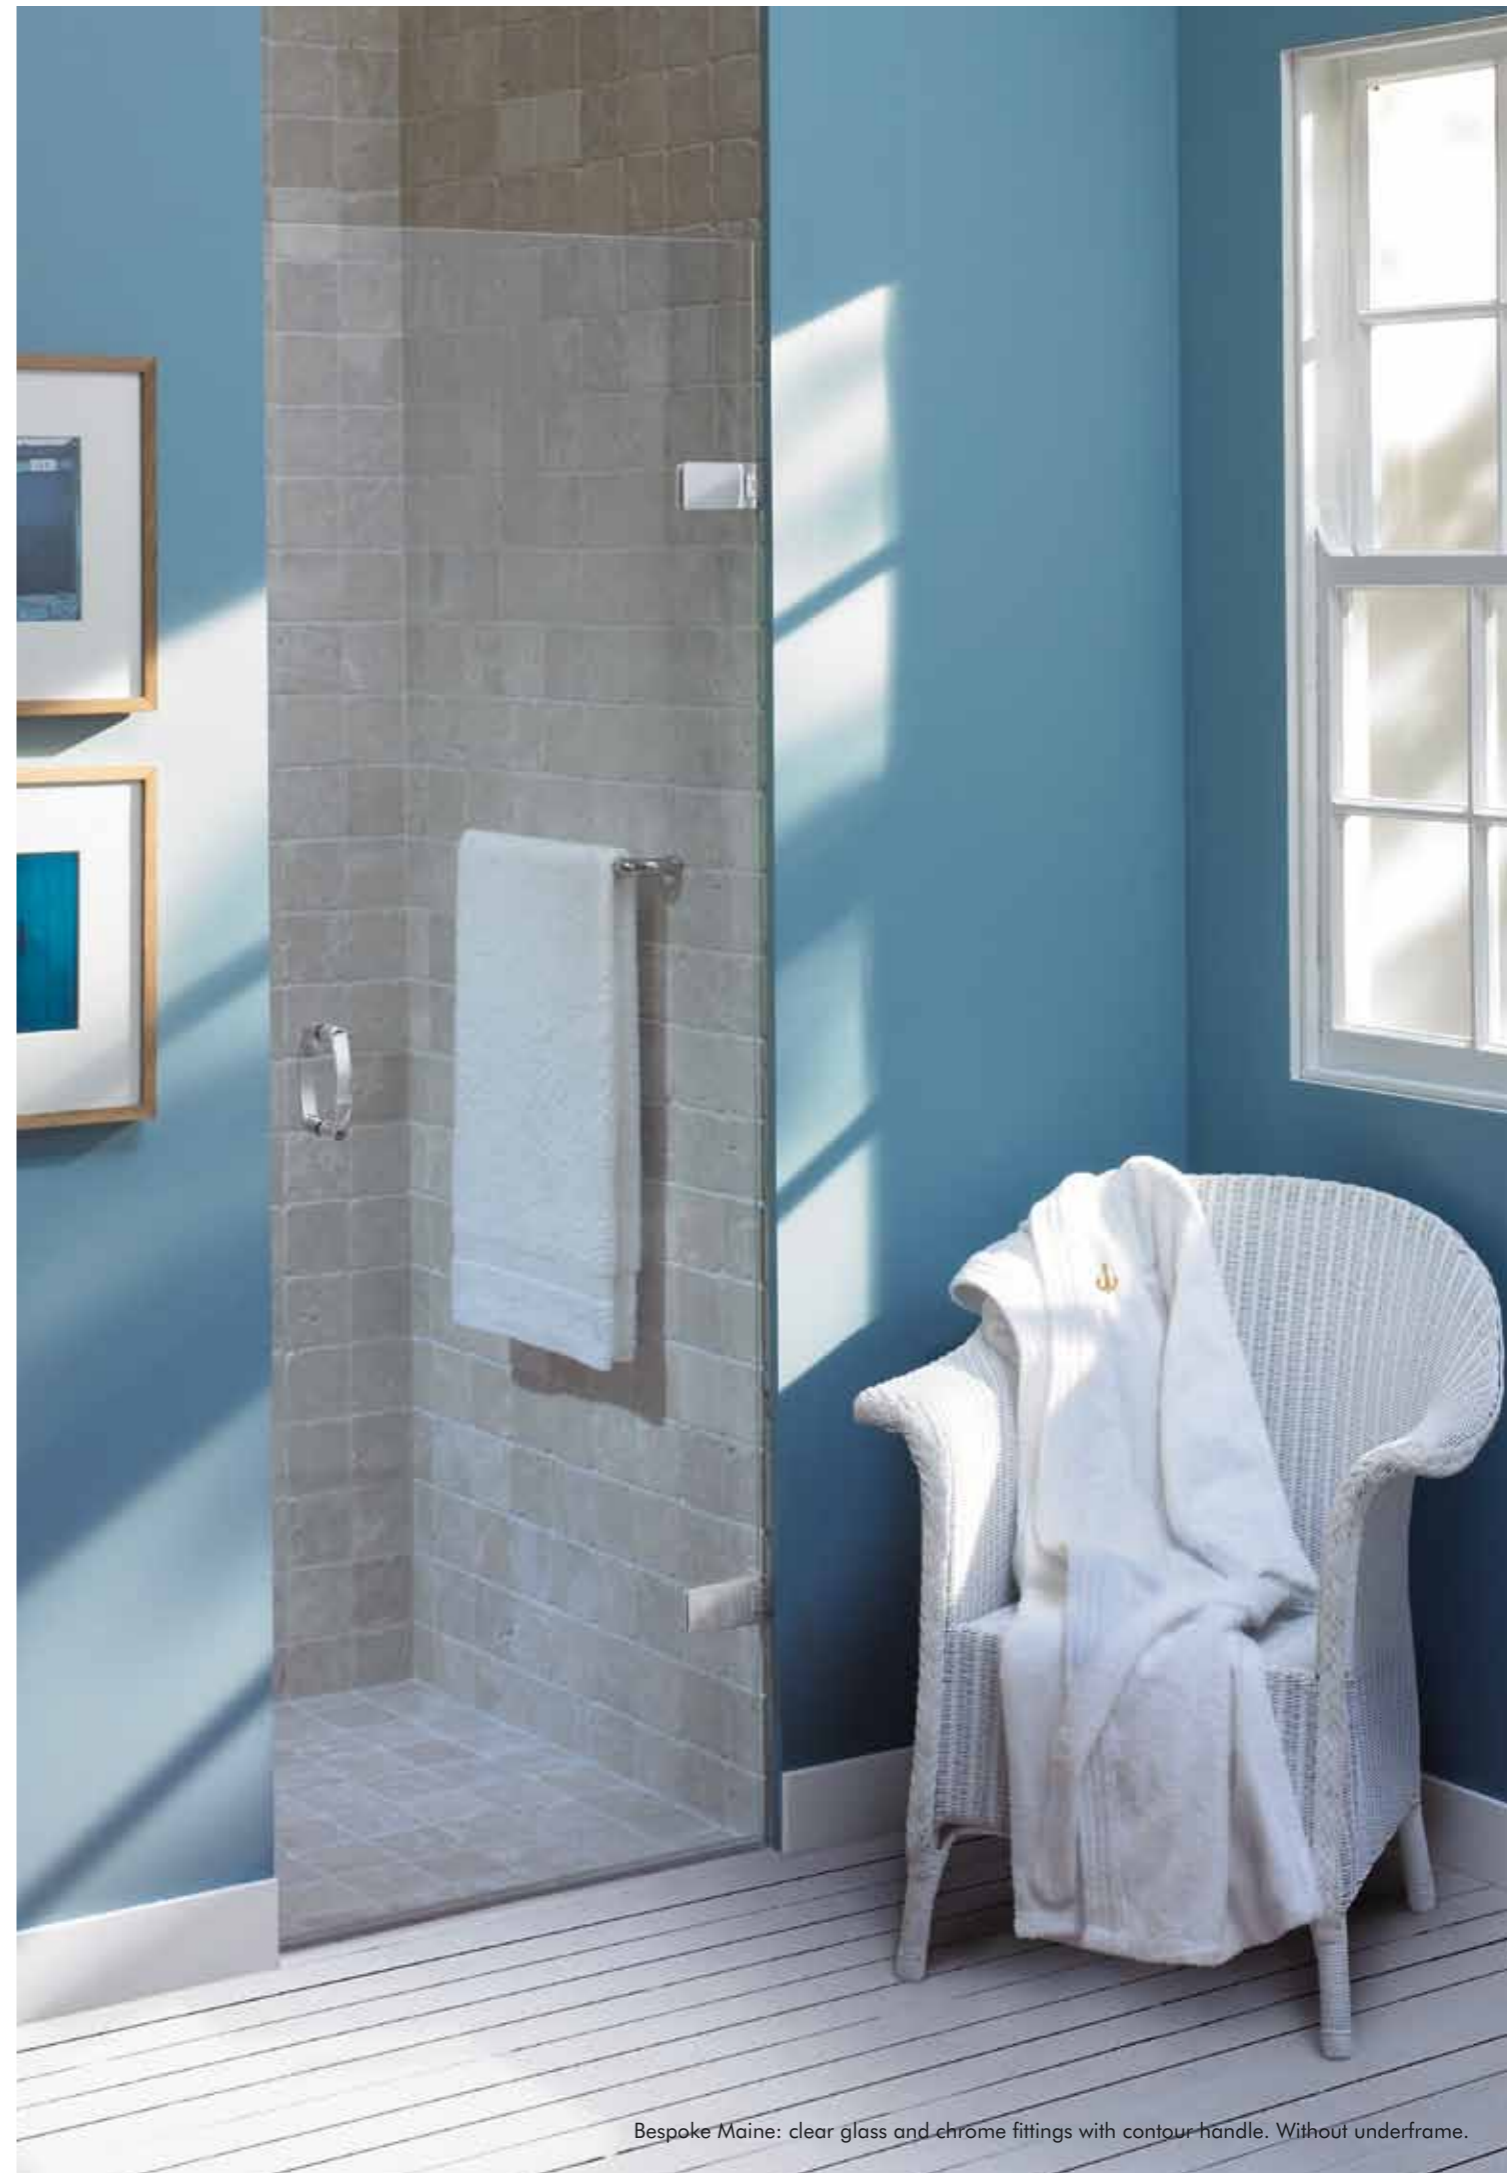

#### BESPOKE MAINE

Bespoke Maine: clear glass and chrome fittings with contour handle. Without underframe.