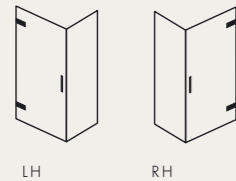

CADIZ

CORNER ENCLOSURE WITH WALL HINGED DOOR AND RETURN

All Majestic shower screens and anti-limescale glass protection carry a lifetime guarantee.

Prices listed are for square cut, clear glass with bright chrome fittings at 2000mm high.

For bright nickel and brushed nickel metal finishes add 17%.

Misted glass is available, price on application.

Bespoke shower screens with unsquare glass or at special heights are available, price on application.

BESPOKE CADIZ

CODE BDR

WIDTH
(mm)

up to 900 x 900

ADJUSTMENT
(mm)

10 or 18
see Bespoke profile
selection page 41

PRICE
WITHOUT
ANTI-
LIMESCALE
(inc. VAT)

£1890

PRICE
WITH
ANTI-
LIMESCALE
(inc. VAT)

£1980

Bespoke profile selection page 41
Bespoke handle selection page 43