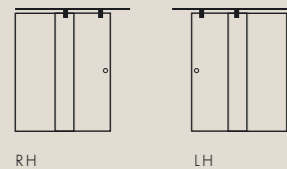

STANDARD VIGO

CODE SSAL

TO SUIT TRAY SIZE (mm)	DOOR OPENING (mm)	ADJUSTMENT (mm)	PRICE WITHOUT ANTI-LIMESCALE (inc. VAT)	PRICE WITH ANTI-LIMESCALE (inc. VAT)
1100	400 – 440	1048 – 1090	£1050	£1125
1200	450 – 490	1148 – 1190	£1140	£1215
1400	550 – 590	1348 – 1390	£1320	£1395
1500	550 – 590	1448 – 1490	£1410	£1485
1600	550 – 590	1548 – 1590	£1500	£1575
1700	550 – 590	1648 – 1690	£1590	£1665

Sliding Door technical information page 12