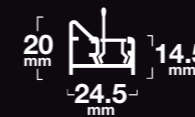

24MM SURFACE PROFILE
(allows up to 18mm adjustment)