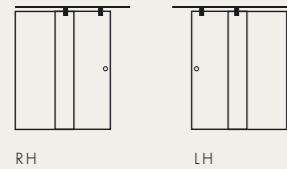

VIGO

ALCOVE WITH IN-LINE PANEL AND SLIDING DOOR

All Majestic shower screens and anti-limescale glass protection carry a lifetime guarantee.

Prices listed are for standard size shower screens with clear glass and chrome fittings at 2050mm high.

Misted glass is available, price on application.

BESPOKE VIGO

CODE BSAL

WIDTH (mm)	DOOR OPENING (mm)	ADJUSTMENT (mm)	PRICE WITHOUT ANTI-LIMESCALE (inc. VAT)	PRICE WITH ANTI-LIMESCALE (inc. VAT)
up to 1200	up to 490*	42	£1590	£1680
up to 1400	450 – 490	42	£1710	£1800
up to 1700	550 – 590	42	£1860	£1950

* Below 1200mm width the door opening will decrease in proportion with the overall width.

STANDARD VIGO

CODE SSAL

TO SUIT TRAY SIZE (mm)	DOOR OPENING (mm)	ADJUSTMENT (mm)	PRICE WITHOUT ANTI-LIMESCALE (inc. VAT)	PRICE WITH ANTI-LIMESCALE (inc. VAT)
1100	400 – 440	1048 – 1090	£1050	£1125
1200	450 – 490	1148 – 1190	£1140	£1215
1400	550 – 590	1348 – 1390	£1320	£1395
1500	550 – 590	1448 – 1490	£1410	£1485
1600	550 – 590	1548 – 1590	£1500	£1575
1700	550 – 590	1648 – 1690	£1590	£1665

Sliding Door technical information page 12