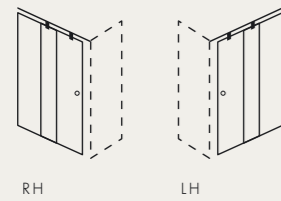

TOULON

CORNER ENCLOSURE WITH IN-LINE PANEL,
SLIDING DOOR AND RETURN

All Majestic shower screens and anti-limescale glass protection
carry a lifetime guarantee.

Prices listed are for standard size shower screens with clear glass
and chrome fittings at 2050mm high.

Misted glass is available, price on application.

BESPOKE TOULON

CODE BSCR