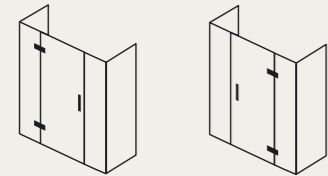

BARCELONA

THREE SIDED ENCLOSURE WITH CENTRE DOOR,
TWO IN-LINE PANELS AND TWO RETURN PANELS

All Majestic shower screens and anti-limescale glass protection carry a lifetime guarantee.

Prices listed are for square cut, clear glass with bright chrome fittings at 2000mm high.

For bright nickel and brushed nickel metal finishes add 17%.

Misted glass is available, price on application.

Bespoke shower screens with unsquare glass or at special heights are available, price on application.

BESPOKE BARCELONA

CODE BRPDPR

LH

RH

WIDTH
(mm)

up to 1000 x 1000

up to 1200 x 1000

up to 1400 x 1000

up to 1600 x 1000

ADJUSTMENT
(mm)

10 or 18
see Bespoke profile
selection page 41

PRICE
WITHOUT
ANTI-
LIMESCALE
(inc. VAT)

£2550

£2670

£2790

£2910

PRICE
WITH
ANTI-
LIMESCALE
(inc. VAT)

£2700

£2820

£2940

£3060

STANDARD BARCELONA

CODE SRPDPR