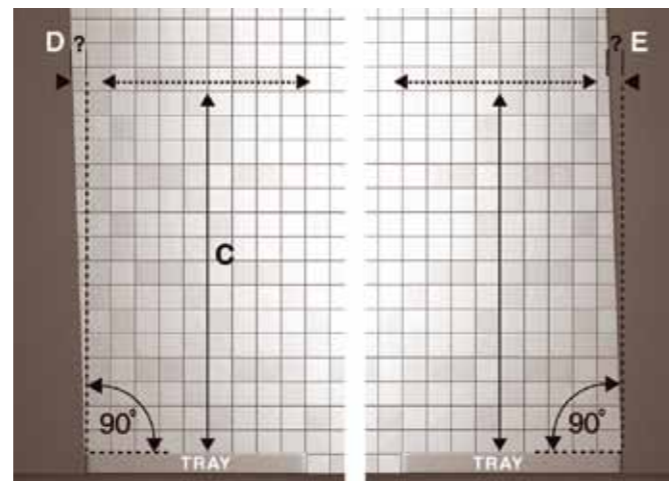

Measurement C – Height of shower screen _____ mm

Measurement D – Left Hand Wall Leans in/out* _____ mm

Measurement E – Right Hand Wall Leans in/out* _____ mm

*underline applicable

The Majestic Shower Co. Ltd Patents and Registered Designs:

UK Patent No: GB 2417677

UK Patent No. GB 2417677 B

UK Patent Application No. 0718791.7

UK Patent Application No. 0800306.3

UK Patent Application No. 0501921.1

Community Registered Designs Nos. 000549084-0001 to 0022

For TERMS AND CONDITIONS please see www.majesticshowers.com for details.

Thanks to Duravit for sanitary ware; Hansgrohe for bathroom fittings; Imran Khan for all the tiles.