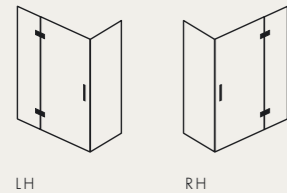

PORTOFINO

CORNER ENCLOSURE WITH IN-LINE PANEL, GLASS
HINGED DOOR AND RETURN

All Majestic shower screens and anti-limescale glass protection carry a lifetime guarantee.

Prices listed are for square cut, clear glass with bright chrome fittings at 2000mm high.

For bright nickel and brushed nickel metal finishes add 17%.

Misted glass is available, price on application.

Bespoke shower screens with unsquare glass or at special heights are available, price on application.

BESPOKE PORTOFINO

	WIDTH (mm)	ADJUSTMENT (mm)	PRICE WITHOUT ANTI- LIMESCALE (inc. VAT)	PRICE WITH ANTI- LIMESCALE (inc. VAT)
CODE BPDR	up to 1000 x 1000	10 or 18 see Bespoke profile selection page 41	£2120	£2240
	up to 1200 x 1000		£2240	£2360