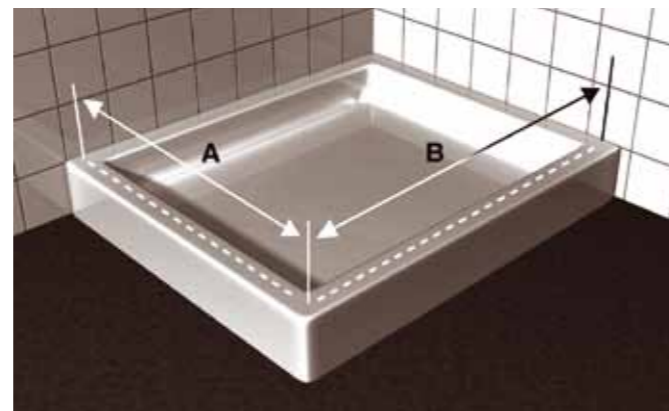

### CORNER ENCLOSURES

Measure the front and side widths along the shower tray. Always measure to finished tiled walls, never provide Majestic with overall shower tray dimensions.

Keep in mind that the dimensions you give will be the outer dimensions of the enclosure. Avoid measuring too close to the edges and corner of the tray.