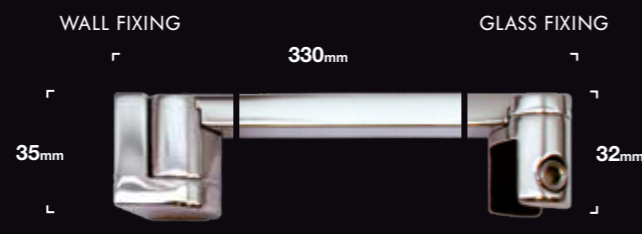

### FITTINGS

Hinges and brackets are precision engineered solid brass. Handles and staybars are composed of high purity stainless steel, Grade 316. Glazing profiles are made in highly polished aluminium, BS 1615.

Three variations of metal finish are available, bright chrome, bright nickel and brushed nickel.

GLASS TO WALL BRACKET

GLASS TO GLASS BRACKET

GLASS TO WALL HINGE

GLASS TO GLASS HINGE

ADJUSTABLE STAYBAR PROVIDES EXTRA SUPPORT FOR VERY WIDE PANELS AND THREE SIDED ENCLOSURES