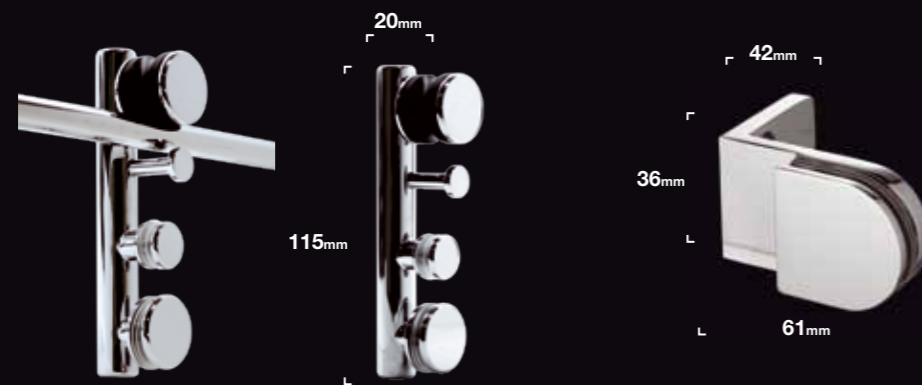

SLIDING DOORS MATERIALS – GLASS AND FITTINGS

GLASS

Frameless Collection sliding door shower screens Vigo and Toulon are made in 8mm thick glass. All glass is available both clear and misted. In house facilities enable us to provide almost any design of misted finish. Anti-limescale glass protection (see page 70) is available and is guaranteed for life.

Majestic are able to offer low iron, opti-clear glass as a bespoke option along with the following colours: Smoke/Grey, Bronze, Blue and Green.

All glass is toughened safety glass to: BS EN 12150, BS EN 12600 and ANSI Z97.1-2004.

FITTINGS

Door rollers and door stops are precision engineered solid brass. The door rail is made in high purity stainless steel, Grade 316. Glazing profiles are made in highly polished aluminium, BS 1615.

Frameless Collection sliding door shower screens Vigo and Toulon are available in chrome only.

DOOR ROLLER

GLASS TO WALL BRACKET