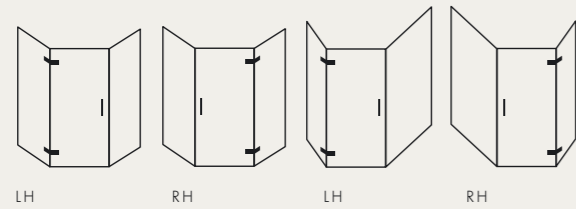

VENICE

NEO ANGLE ENCLOSURE WITH CENTRE DOOR AND TWO RETURN PANELS AT 135°

All Majestic shower screens and anti-limescale glass protection carry a lifetime guarantee.

Prices listed are for square cut, clear glass with bright chrome fittings at 2000mm high.

For bright nickel and brushed nickel metal finishes add 17%.

Misted glass is available, price on application.

Bespoke shower screens with unsquare glass or at special heights are available, price on application.

BESPOKE VENICE

CODE BNEO

BXNEO