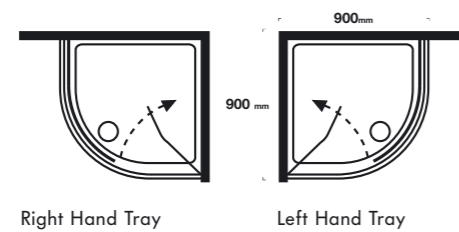

RHONE

CURVED GLASS CORNER ENCLOSURE WITH WALL HINGED DOOR AND RETURN

All Majestic shower screens and anti-limescale glass protection carry a lifetime guarantee.

Enclosure, dedicated shower tray and Dallmer Orio high capacity waste trap included in price.

When shower tray is installed low profile overall height is 2077mm.

When shower tray is installed on legs with skirt overall height is 2186mm.

Doors are 600mm wide.

SPECIFICATION	TRAY SIZE (mm)	ADJUSTMENT (mm)	PRICE WITHOUT ANTI-LIMESCALE (inc. VAT)	PRICE WITH ANTI-LIMESCALE (inc. VAT)
RHONE CODE Q9 	900 x 900	18	£1260	£1335

HANDING OPTIONS

Clear glass and chrome fittings with towel rail handle. Right hand tray.