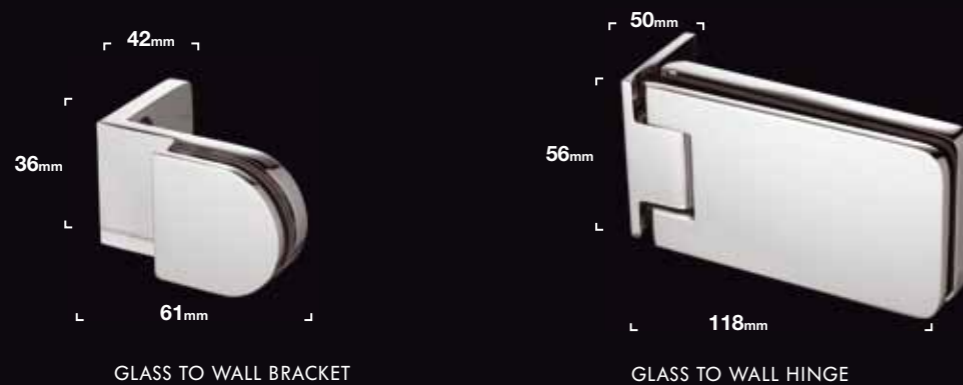

ELEGANCE MATERIALS – GLASS AND FITTINGS

GLASS

Majestic Elegance glass is clear, 6mm thick with polished edges. Anti-limescale glass protection (see page 70) is available and is guaranteed for life.

All glass is toughened safety glass to: BS EN 12150, BS EN 12600 and ANSI Z97.1-2004.

FITTINGS

Hinges and brackets are precision engineered solid brass. Handles and staybars are composed of high purity stainless steel, Grade 316. Glazing profiles are made in highly polished aluminium, BS 1615.

All Elegance collection fittings are finished in bright chrome.

ADJUSTMENT

This 22mm glazing profile provides 16mm adjustment allowing the glass to sit ± 8 mm from the centre of the profile to accommodate wall variation.

GLASS PROTECTION AND AFTER CARE

ANTI-LIMESCALE GLASS PROTECTION

Hard water left to dry directly onto the glass surface will leave a calcium deposit known as limescale. If allowed to remain it will eat into the glass surface resulting in a loss of clarity.

Majestic Anti-Limescale Glass Protection is a chemical film barrier which provides two valuable benefits.

01. Limescale deposits can only rest on the Anti-Limescale Glass Protection, shielding the glass surface.
02. Majestic Anti-Limescale Glass Protection inhibits adhesion of water and contaminants. Water run off is very fast and the protected surface is considerably easier to clean.

Majestic Anti-Limescale Glass Protection offers such outstanding performance that we unreservedly guarantee it's effectiveness for life.

Our guarantees are fully described in our terms and conditions. Your statutory rights are not affected.

AFTER CARE

The effectiveness of Majestic Anti-Limescale Glass Protection is guaranteed for life provided two simple procedures are followed.

01. After use, wipe the glass down with the squeegee supplied with the shower screen.
02. Clean your shower screen regularly with Majestic After Care Cleaner.

Limescale deposits that form will have been caused by lapses in the employment of the above program. These may be removed with Majestic Limescale Remover, specially prepared for use on glass coated with Majestic Anti-Limescale Glass Protection.

All cleaners can be obtained direct from our suppliers.

Household cleaners should never be used due to their corrosive and abrasive components.