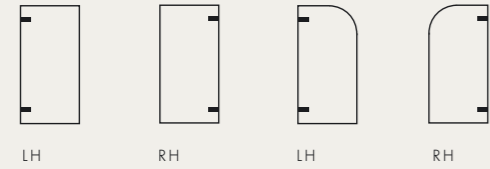

BESPOKE GENOA

CODE		WIDTH (mm)	ADJUSTMENT (mm)	PRICE WITHOUT ANTI-LIMESCALE (inc. VAT)	PRICE WITH ANTI-LIMESCALE (inc. VAT)
BSLS	BSLC	up to 700	NONE	£565	£625
		up to 900	NONE	£635	£695