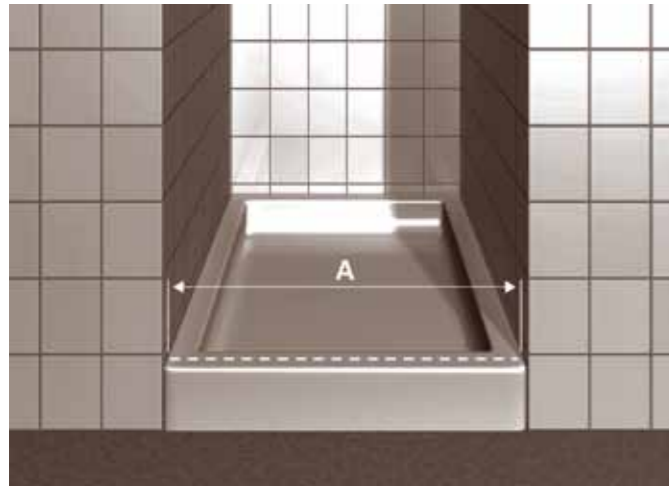

### STRAIGHT ENCLOSURES (ALCOVES)

Measure the width of the alcove along the shower tray. Always measure to finished tiled walls, never provide Majestic with overall shower tray dimensions.