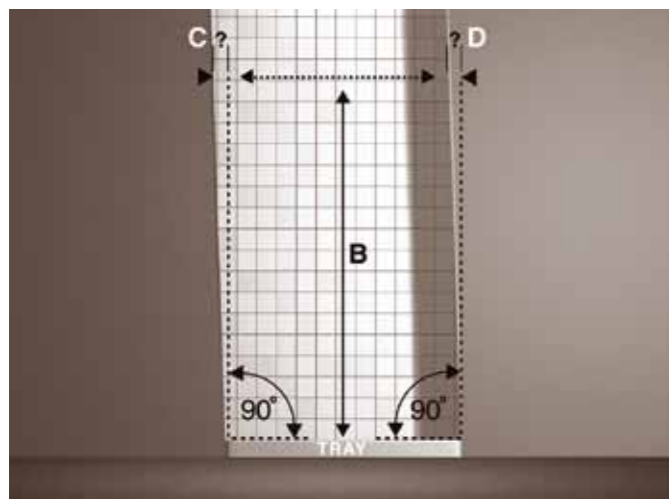

Measurement B – Height of shower screen _____ mm

Measurement C – Left Hand Wall Leans in/out* _____ mm

Measurement D – Right Hand Wall Leans in/out* _____ mm

*underline applicable

CORNER ENCLOSURES

Measure the front and side widths along the shower tray. Always measure to finished tiled walls, never provide Majestic with overall shower tray dimensions.

Keep in mind that the dimensions you give will be the outer dimensions of the enclosure. Avoid measuring too close to the edges and corner of the tray.