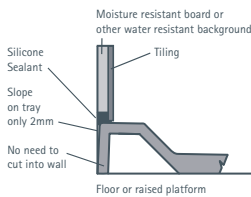

Typical Installation