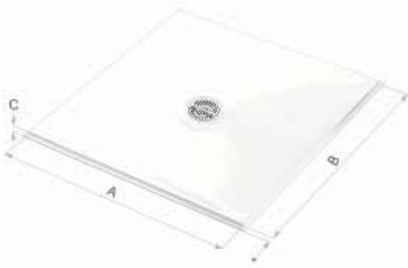

NEW CONTINENTAL 30