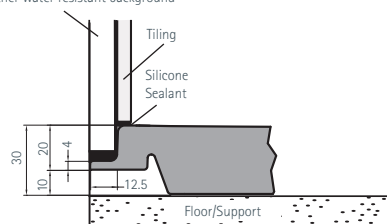

NEW CONTINENTAL 30

NEW CONTINENTAL 40

Ultra low acrylic capped profile shower tray with the security of a 10mm raised threshold gives the new Matki Continental 40 the edge.

This modern medium weight shower tray is suitable for most Matki shower doors and panels and comes complete with Fastflow shower waste and highly polished stainless steel grill.

ADDITIONAL INFORMATION:

Available in White, Pergamon and Piano Black Acrylic

DIMENSIONS (MM)

Continental 30

MODEL	A*	B*	C*
FL800	785	785	30
FL9080	885	785	30
FL900	885	885	30
FL1280	1185	785	30
FL1290	1185	885	30

*Add 12.5mm all round for Tiling Flange.

Continental 40

MODEL	A	B	C
CL800	797	797	40
CL9080	897	797	40
CL900	897	897	40
CL1280	1197	1197	40
CL1290	1197	897	40

PRICES

Continental 30

MODEL	EX. VAT	INC. VAT
FL800	£285.00	£327.75
FL9080	£300.00	£345.00
FL900	£320.00	£368.00
FL1280	£360.00	£414.00
FL1290	£370.00	£425.50

Continental 40

MODEL	EX. VAT	INC. VAT
CL800	£198.00	£227.70
CL9080	£219.00	£251.85
CL900	£234.00	£269.10
CL1280	£248.00	£285.20
CL1290	£265.00	£304.75

Typical Installation for Wetroom Floor
New Continental 30

Typical Wall Installation New Continental 30