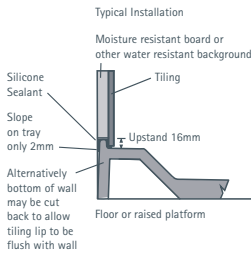

SR1280

SU800 + SU900

SU1280

\*Model SC1280 trays are handed | Please specify left or right hand corner; see illustration above

**FINELINE SHOWER TRAY WITH FOUR UPSTANDS:**

Up to 20% lighter than cast stone trays, the acrylic cap also gives the tray a hard-wearing high-gloss finish that will not discolour. Patent Pending no. GB0515210.3