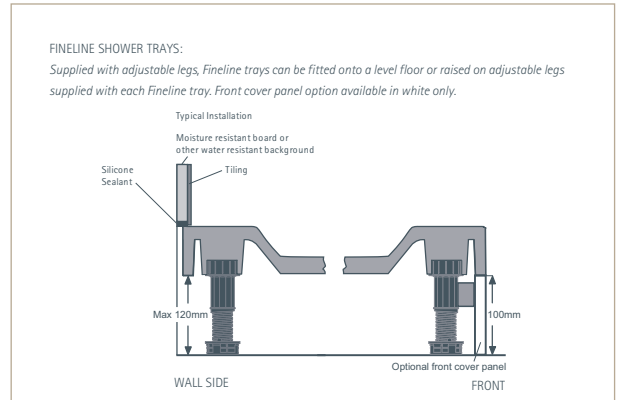

NEW FINELINE SHOWER TRAYS WITH TWO, THREE OR FOUR UPSTANDS

FINISH: High quality acrylic capped Synthastone, available in white, pergamon and piano black.

HEIGHT: 60mm excluding upstand

FEATURES:

- Low profile, rigid, hardwearing slip-resistant, acrylic capped Synthastone
- Non-staining and colour-fast finish
- Almost straight sides for ease of installation
- Designed for a perfect fit with Colonade and Radiance shower surrounds
- Supplied with Fastflow shower waste and chrome metal cap
- Tiling upstands for a secure water seal between shower tray, walls and shower surround
- Supplied with adjustable legs, see above
- Front cover panel available in white only

ADDITIONAL INFORMATION:

Rock solid shower trays, designed for a perfect fit | Supplied complete with Fastflow shower waste | All shower tray dimensions are approximate due to the nature of the material.

◀ TEAK DECKING

FINISH: Natural Teak
MODEL: 4500

Model 4500 - shown left.
Natural Teak Decking, designed for use outside shower tray or on shower floor.

TEAK DECKING ▶

FINISH: Natural Teak
MODEL: SAS1290

Model SAS1290 Shower tray with Natural Teak Decking, as used with our Wet Room Panels - see page 16-17.
Price includes shower tray 1196 x 898 x 60mm complete with Teak Decking and Fastflow shower waste.