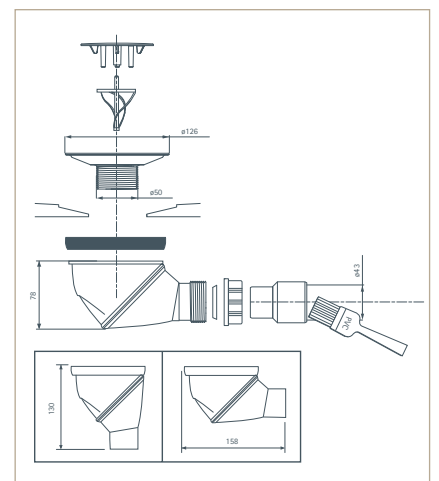

ADDITIONAL INFORMATION:

Where not already included in the product price, all Matki shower trays can be supplied with the Fastflow shower waste in chrome model FF90 at an additional cost of £27.00 plus VAT (£34.00 plus VAT if ordered separately) | As the Fastflow shower waste requires a special outlet hole in the shower tray, the tray and shower waste should be ordered at the same time.