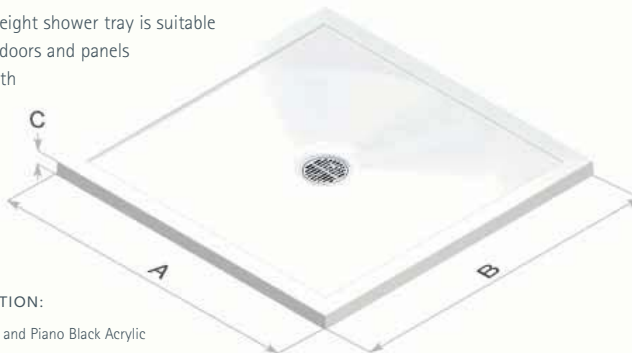

NEW CONTINENTAL 40

Ultra low acrylic capped profile shower tray with the security of a 10mm raised threshold gives the new Matki Continental 40 the edge.

This modern medium weight shower tray is suitable for most Matki shower doors and panels and comes complete with Fastflow shower waste and highly polished stainless steel grill.

ADDITIONAL INFORMATION:

Available in White, Pergamon and Piano Black Acrylic