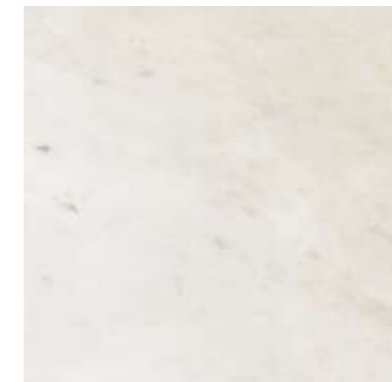

I BIANCHI

- Fine modern take on classical elegance
- Wide-ranging size options and formats
- Available in standard 10mm and new 4mm thicknesses
- Samples available

SIZES:

FINISHES:

*Also available in 4mm depth

SORRENTO

This product range is manufactured to satisfy exacting environmental criteria and certified to meet the following global standards:

GREEN BUILDING COUNCIL

SURFACE TILES BATTERSEA
60 Queenstown Road
Battersea
London
SW8 3RY
T: 020 7819 2300

WWW.SURFACETILES.COM

SURFACE TILES ISLINGTON
316 Essex Road
Islington
London
N1 3PB
T: 020 7354 7000

INFO@SURFACETILES.COM

SURFACE TILES SURREY
3 Molesey Business Centre
Central Avenue, West Molesey
Surrey
KT8 2QZ
T: 020 8481 9588

SURFACE