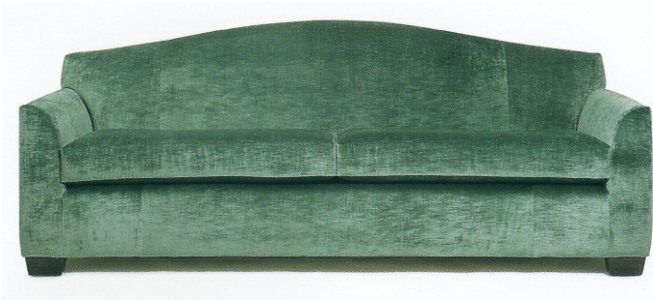

URBANCAPE

S O F A S

Revolution Sofa
103D x 85H