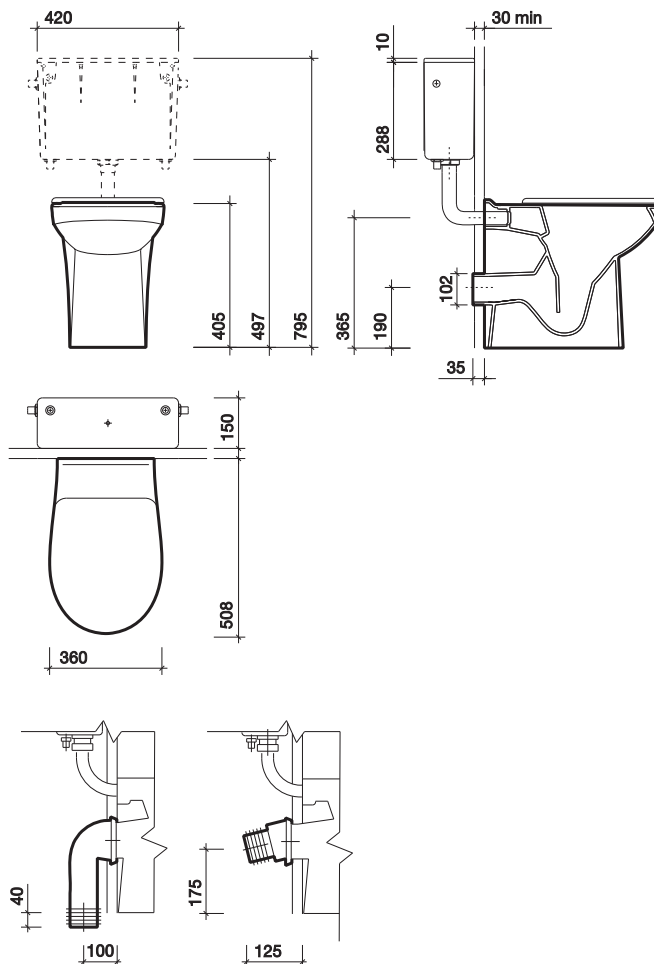

# sola rimless btw

totally rimless design  
fully shrouded so no dirt traps

Sola rimless back-to-wall washdown wc suite, horizontal outlet

All measurements shown are in millimetres. Drawing sizes are not to scale.

**to specify/order:**

Please use the eight character reference shown below.

**wc pan**

\*Sola rimless, horizontal outlet **SA1968WH**

**concealed cisterns**

	Single Flush		Dual Flush	
	6	4	6/4	4/2.6
Push Button	✓	✓	✓	✓
Lever	✓	✓	✓	

White **AV7865WH**  
Blue **AV7865BE**

**wc outlet connector**

P trap outlet connector **WF1240WH**  
S or turned P trap connector **WF1241WH**

**applications**

Commercial, Domestic, Education, Healthcare, Hotels and Leisure, Other, Security.