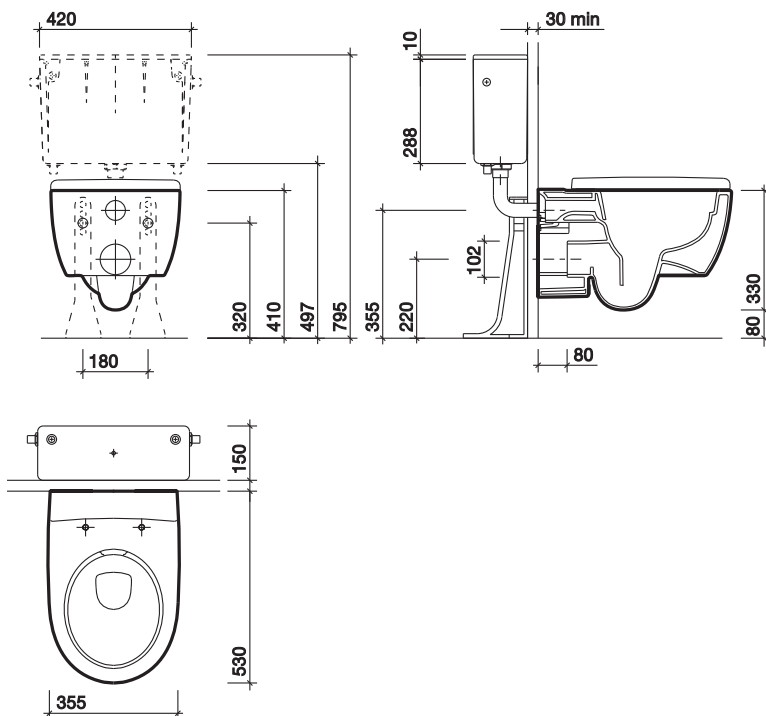

to specify/order:

Please use the eight character reference shown below.

wc pan

Horizontal outlet,
complete with fixings

3D1798WH

concealed cisterns

	Single Flush		Dual Flush	
	6	4	6/4	4/2.6
Push Button			✓	
Lever				

WF1241WH

applications

Commercial, Domestic, Education, Healthcare,
Hotels and Leisure.

material

Vitreous china.

colours

White WH.

fixings

Supporting brackets screwed to floor for non load
bearing walls, up to 100mm thick.

All measurements shown are in millimetres. Drawing sizes are not to scale.