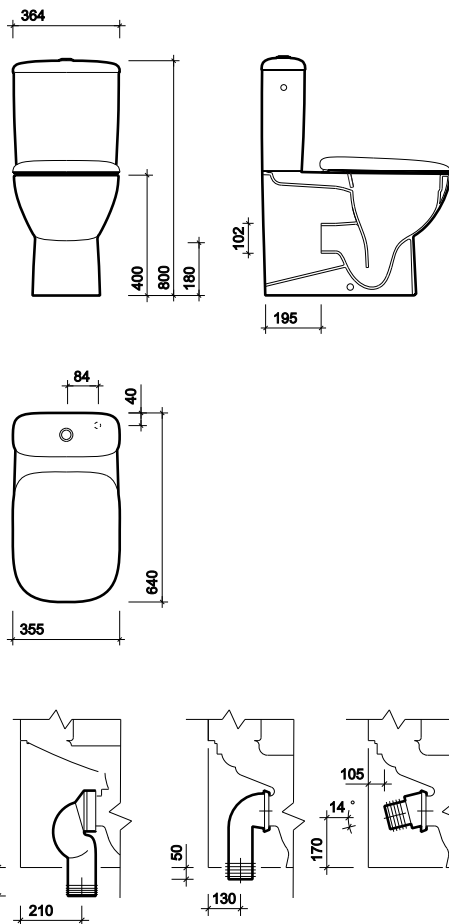

**to specify/order:**

Please use the eight character reference shown below.

**wc pan**

- Horizontal outlet **MD1145WH**
- Fitted cistern assembly with fittings:  
Dual 4/2.6L flush, push button **MD2342WH**

**seat and cover**

- Bottom fix stainless steel hinge **MD7815WH**
- With soft closing mechanism **MD7851WH**

**wc outlet connector**

- P trap outlet connector **WF1240WH**
- S or turned P trap connector **WF1241WH**

**applications**

Commercial, Domestic, Hotels and Leisure.

**material**

Vitreous china.

**colour**

White WH.

**fixings**

WC screwed to floor.

All measurements shown are in millimetres. Drawing sizes are not to scale.

**AWARDED**

**THE WATERWISE MARQUE**

Best design WC for water reduction.

Note: Variation in drainage systems may necessitate increasing the flush volume to ensure efficient drainline carry, this can be done post installation up to 6/4 litre max.