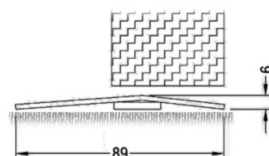

Driveable Part M compliant (optional)