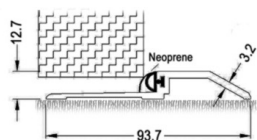

NationPlus Louvred

External steel doors

Door leaf

Thickness: 48mm

Material: 2mm corrosion resistant Zintec/Aluzinc as standard, wide variety of colours and finishes available. Also in stainless steel.

Construction: Doorblade manufactured from 2mm steel. The louvre blades are inclined at 45° and mounted at 50mm centres within a 50mm deep angle frame, which is mounted on a box section sub-frame for rigidity. A galvanised bird and vermin mesh can be supplied.

Threshold

Standard: 15mm aluminium.

Optional: 5mm driveable (DDA compliant). 15mm rebated.

Standard (optional)

Driveable Part M compliant (optional)

564A Part M compliant (optional)

None

Finishes

Unfinished for site finishing.

Sizes

Doors are custom manufactured in 10mm increments for single openings 690mm to 1100mm and double openings 1290mm to 2300mm, at heights up to 2500mm (single door) or 2200mm (double door). Over these sizes fully louvred performance can be achieved by custom design.

Panel arrangements

Construction: Side and over panels can be supplied.

Sizes: Side panels are available up to 1100mm wide x 2500mm high.

Over panels are available up to 2500mm (single door) or 2200mm (double door).