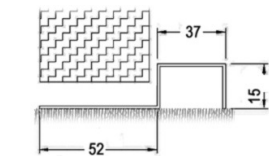

Threshold

Standard: 15mm aluminium.

Optional: 5mm driveable (DDA compliant). 15mm rebated.

Standard (optional)