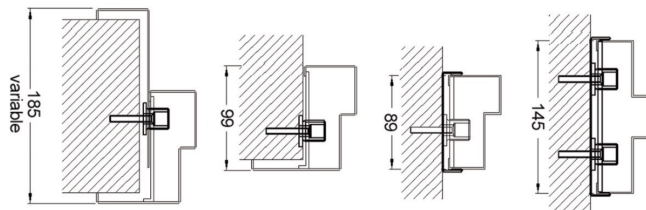

NationPlus Louvred

External steel doors

Door leaf

Thickness: 48mm

Material: 2mm corrosion resistant Zintec/Aluzinc as standard, wide variety of colours and finishes available. Also in stainless steel.

Construction: Doorblade manufactured from 2mm steel. The louvre blades are inclined at 45° and mounted at 50mm centres within a 50mm deep angle frame, which is mounted on a box section sub-frame for rigidity. A galvanised bird and vermin mesh can be supplied.

Door frame

Construction: Folded from 1.6mm Zintec/Aluzinc. Screw and tab construction with 4 no. adjustable fixing feet per jamb, variable sub-frame supplied as standard to accommodate site of tolerance -0/+30mm. The frame is fitted with 3 no. Class 13 stainless steel hinges with 2 no. security dog bolts.

Unfinished for site finishing.

Sizes

Doors are custom manufactured in 10mm increments for single openings 690mm to 1100mm and double openings 1290mm to 2300mm, at heights up to 2500mm (single door) or 2200mm (double door). Over these sizes fully louvred performance can be achieved by custom design.

Panel arrangements

Construction: Side and over panels can be supplied.

Sizes: Side panels are available up to 1100mm wide x 2500mm high.

Over panels are available up to 2500mm (single door) or 2200mm (double door).