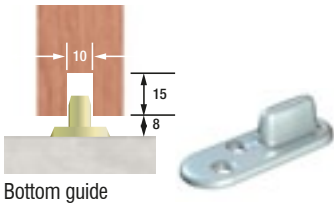

SLIDING DOOR KITS

trakkit® Linear

Single sliding track

CAPACITY UP TO **60kg** PER DOOR

Product Code	Description	Track length	Door width	Max Weight
530-015	Trakkit Linear 1560	1500mm	400-750mm	60kg per door
530-018	Trakkit Linear 1860	1800mm	750-950mm	60kg per door
530-026	Trakkit Linear 2660	2600mm	950-1300mm	60kg per door

Technical detail

Kit Contents:

- 1 x steel ball bearing slide/track,
- 2 x face fixing suspension brackets,
- 2 x soffit fixing suspension brackets,
- 2 x suspension plates
- 1 x guide,
- 1 x door stop
- 1 x pack of fixings