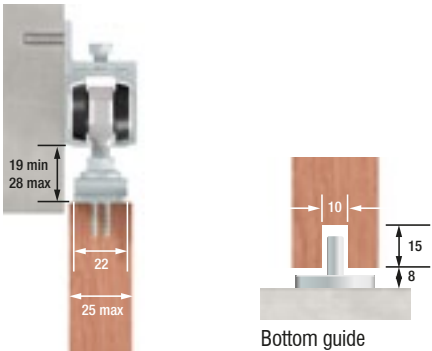

SAVE £ Bulk Buy
Call for latest rates on larger quantities of sliding door kits

Prices do not include VAT

SLIDING DOOR KITS