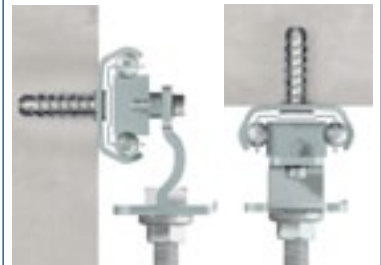

CAPACITY UP TO **60kg** PER DOOR

Page 49

Linear

Single sliding track

trakkit® Linear is a straight sliding door gear kit, face or soffit fixing, for 'middleweight' and commercial applications. The precision ball bearing slide provides a smooth operation and durability. **trakkit**® Linear includes interchangeable accessories for either horizontal or vertical rail fixing.