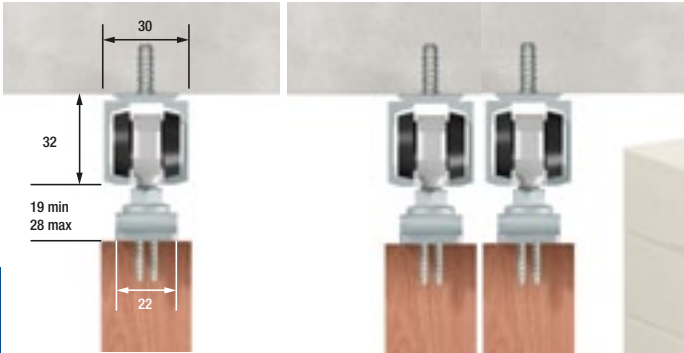

Soffit fixing for single door

Side fixing for single door