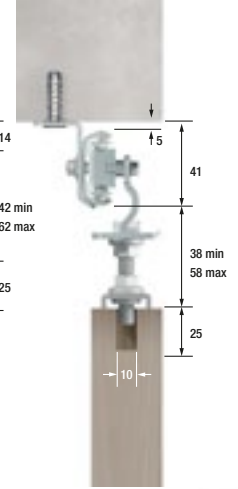

Soffit fixing B