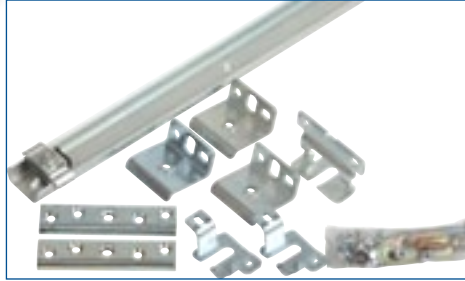

Technical detail

Kit Contents:

- 1 x pre-drilled aluminium track,
- 2 x hangers,
- 2 x hanger support plates,
- 2 x door stops,
- 1 x nylon guide,
- 4 x side-fixing brackets (1.5m kit),
- 6 x side-fixing brackets (2.3m kit),
- 22 x fixing screws

SLIDING DOOR KITS

trakkit® Linear

Single sliding track

CAPACITY UP TO **60kg** PER DOOR

Product Code	Description	Track length	Door width	Max Weight
530-015	Trakkit Linear 1560	1500mm	400-750mm	60kg per door
530-018	Trakkit Linear 1860	1800mm	750-950mm	60kg per door
530-026	Trakkit Linear 2660	2600mm	950-1300mm	60kg per door

Technical detail

Kit Contents:

- 1 x steel ball bearing slide/track,
- 2 x face fixing suspension brackets,
- 2 x soffit fixing suspension brackets,
- 2 x suspension plates
- 1 x guide,
- 1 x door stop
- 1 x pack of fixings