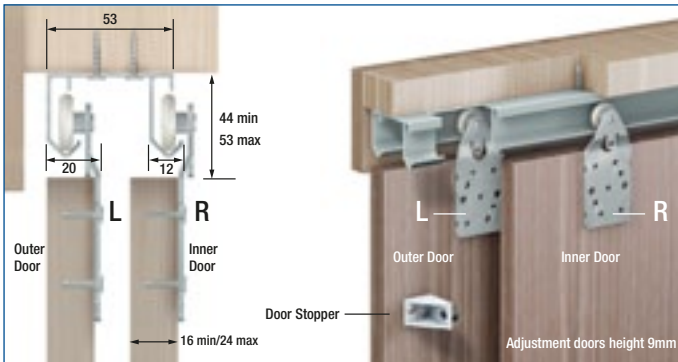

Hanger positioning for narrow doors