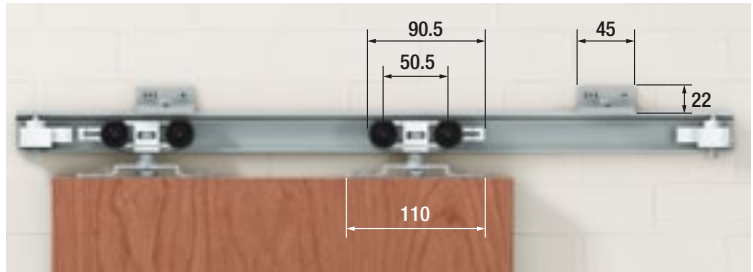

Soffit fixing for two doors. (Mount 2 tracks side by side)