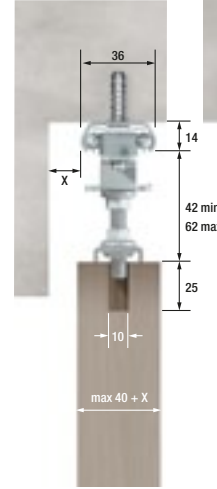

Soffit fixing A

Soffit fixing B