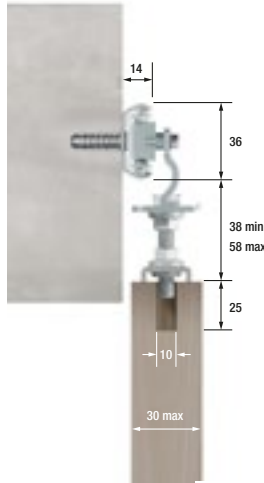

Side fixing

Soffit fixing