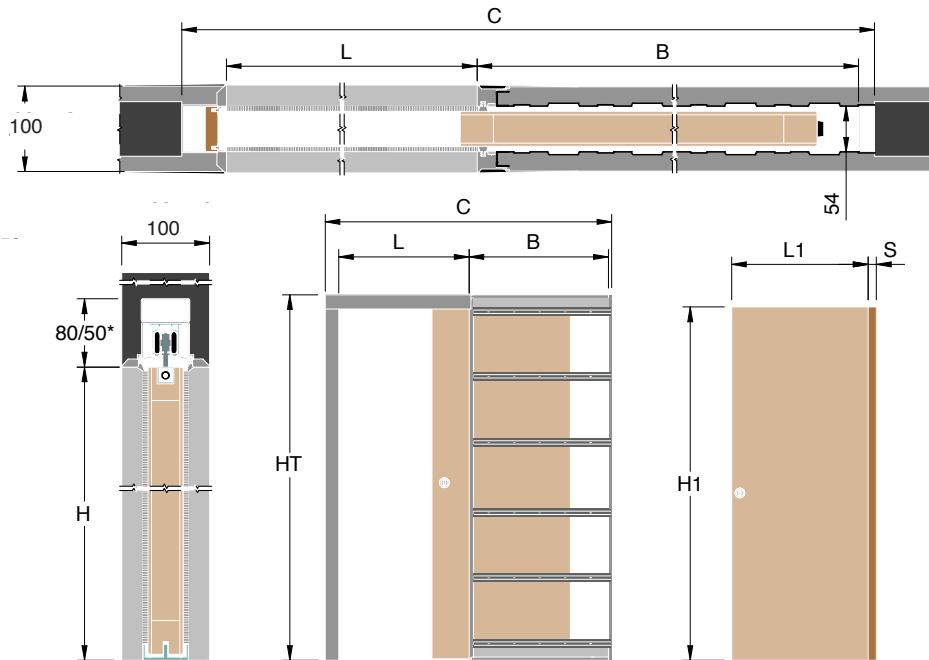

# Absolute Evo

Single flush pocket door system  
to suit 100mm walls

No jambs, no casings, for an elegantly modern design. Absolute Evo is a system composed of a sub-frame and sliding doors without external finishes, which integrates perfectly into the wall. The ideal choice for those who want minimalist style furniture.

Easy to construct hot-dip galvanised slat panel frame. Material quality DX51 Z100 with thickness 0.7mm.

10 micron anodized AW6060 aluminium track

120 Kg trolleys guaranteed for 100,000 cycles.

## Single Door

Code	Opening L x H	Door L1 x H1	L	B	C	HT	Price Exc. VAT
PDF6101981	580 x 1990	610 x 1981	610	650	1300	2050	£290
PDF6861981	660 x 1990	686 x 1981	686	776	1480	2050	£290
PDF7621981	740 x 1990	762 x 1981	762	802	1660	2050	£310
PDF8381981	810 x 1990	838 x 1981	838	878	1730	2050	£310
PDF7622040	700 x 2050	726 x 2040	726	766	1520	2110	£290
PDF8262040	800 x 2050	826 x 2040	826	866	1720	2110	£310
PDF9262040	900 x 2050	926 x 2040	926	966	1920	2110	£310