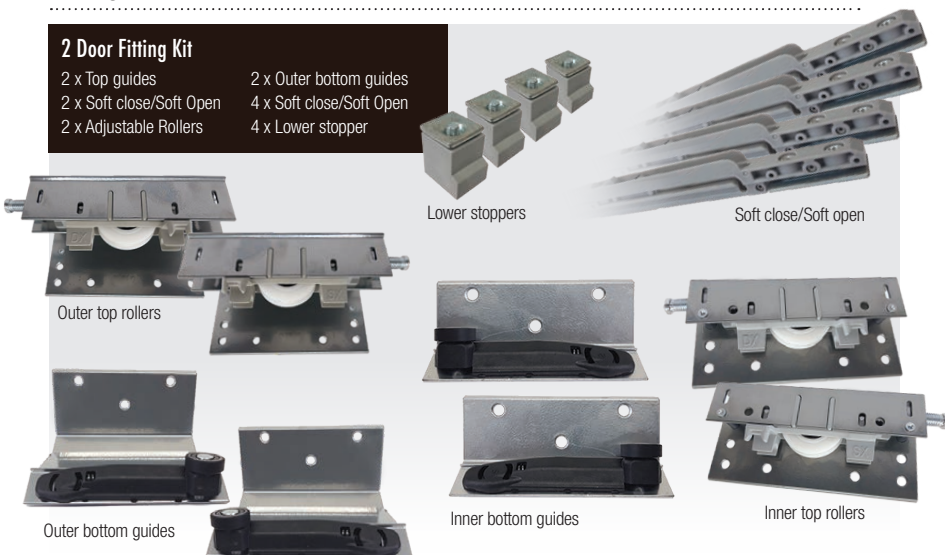

Features include

- Maximum door weight 100kg
- Soft Close and Soft Open
- Up to 23mm door thickness

Fitting Kit Content

2 Door Fitting Kit

- | | |
|--------------------------|--------------------------|
| 2 x Top guides | 2 x Outer bottom guides |
| 2 x Soft close/Soft Open | 4 x Soft close/Soft Open |
| 2 x Adjustable Rollers | 4 x Lower stopper |

Track

Top track

Bottom track

Ultra Track and Kit Prices

Door Fitting Kit with Soft Close/Open	List Price	Image
2 Door Fitting Kit	£115.00	
Includes kit components for 2 doors		
3 Door Fitting Kit	£132.50	
Includes kit components for 3 doors		
Top Track - up to 2.5m	List Price	<p>Bottom Track Available in 1.5 or 2.5m lengths</p> 
1.5m Top Track	£18.16	
2.5m Top Track	£26.33	
Bottom Track - up to 2.5m	List Price	<p>Top Track Available in 1.5 or 2.5m lengths</p> 
1.5m Bottom Track	£18.94	
2.5m Bottom Track	£30.13	