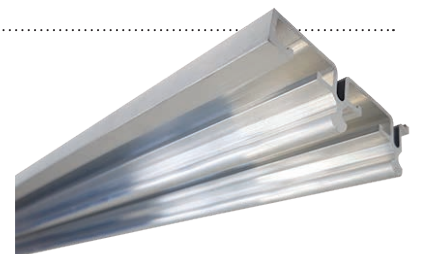

Features include

- Maximum door weight 100kg
- Soft Close and Soft Open
- Up to 23mm door thickness

Fitting Kit Content

2 Door Fitting Kit

- | | |
|--------------------------|--------------------------|
| 2 x Top guides | 2 x Outer bottom guides |
| 2 x Soft close/Soft Open | 4 x Soft close/Soft Open |
| 2 x Adjustable Rollers | 4 x Lower stopper |

Track

Top track

Bottom track

Ultra Track and Kit Prices

Door Fitting Kit with Soft Close/Open	List Price	Image
2 Door Fitting Kit	£115.00	
Includes kit components for 2 doors		
3 Door Fitting Kit	£132.50	
Includes kit components for 3 doors		
Top Track - up to 2.5m	List Price	<p>Bottom Track Available in 1.5 or 2.5m lengths</p> 
1.5m Top Track	£18.16	
2.5m Top Track	£26.33	
Bottom Track - up to 2.5m	List Price	<p>Top Track Available in 1.5 or 2.5m lengths</p> 
1.5m Bottom Track	£18.94	
2.5m Bottom Track	£30.13	