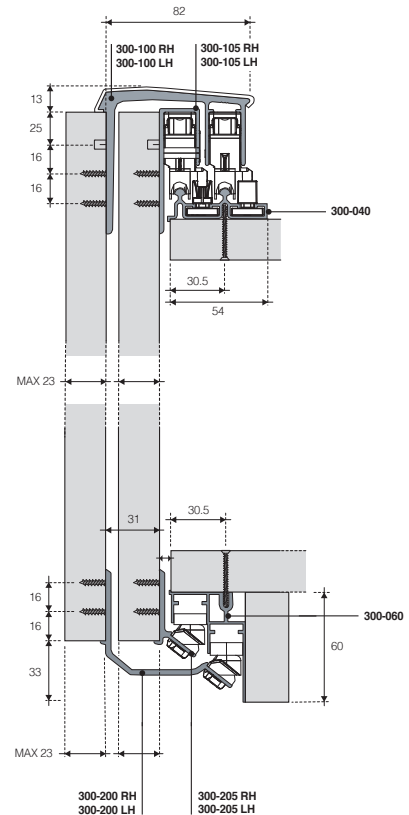

Features include

- Maximum door weight 100kg
- Soft Close and Soft Open
- Up to 23mm door thickness

Fitting Kit Content

2 Door Fitting Kit

- | | |
|--------------------------|--------------------------|
| 2 x Top guides | 2 x Outer bottom guides |
| 2 x Soft close/Soft Open | 4 x Soft close/Soft Open |
| 2 x Adjustable Rollers | 4 x Lower stopper |

Track

Top track

Bottom track

Ultra Track and Kit Prices

Door Fitting Kit with Soft Close/Open	List Price	Image
2 Door Fitting Kit	£115.00	
Includes kit components for 2 doors		
3 Door Fitting Kit	£132.50	
Includes kit components for 3 doors		
Top Track - up to 2.5m	List Price	<p>Bottom Track Available in 1.5 or 2.5m lengths</p> 
1.5m Top Track	£18.16	
2.5m Top Track	£26.33	
Bottom Track - up to 2.5m	List Price	<p>Top Track Available in 1.5 or 2.5m lengths</p> 
1.5m Bottom Track	£18.94	
2.5m Bottom Track	£30.13	