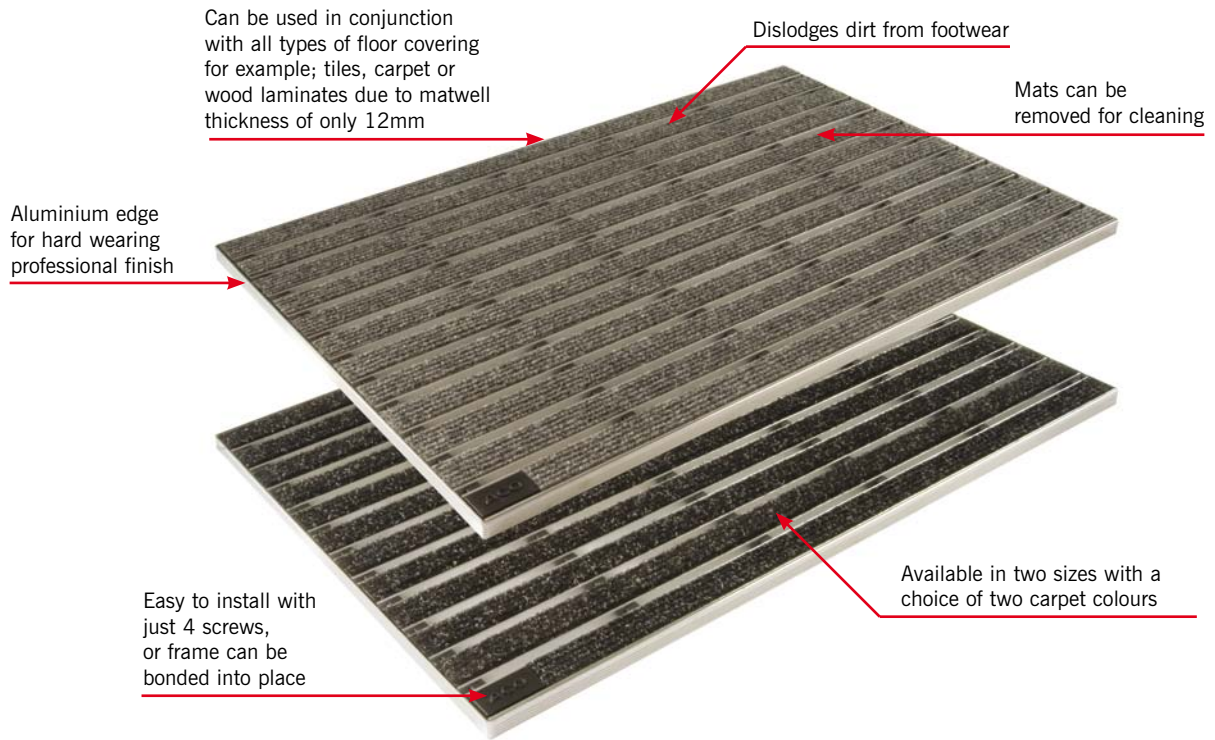

Uniclass L5367	EPIC E482
Cl/SfB (71.3)	

ACO Water Management: Urban + Landscape

ACO InDoor

- ✓ Two sizes and two finishes available
- ✓ Easy to install
- ✓ Aluminium edge for hard wearing, professional finish
- ✓ Heavy grit settles out in the mat
- ✓ Mats lift out for cleaning
- ✓ Mat profile dislodges stubborn dirt from footwear
- ✓ Can be used in conjunction with all types of floor covering

ACO InDoor

Flush fitting internal matwell

Building on the success of ACO DrainMat, ACO InDoor is a range of high quality, low profile matwells for interior use.

ACO InDoor is anchored using a tough, corrosion resistant aluminium frame. A fitted height of 12mm allows fitting directly onto the floor, flush with your choice of floor coverings.

Two hard wearing and attractive mat finishes are available, with light grey or anthracite carpet on a robust aluminium base.

ACO InDoor is available in two sizes, 600x400mm and 750x500mm, for installation with most popular tile sizes.

Typical applications

- ▶ Residential developments
- ▶ Threshold drainage

Features

MAT CARPET OPTIONS

ACO InDoor matwell assemblies

Product Code	Description	Length mm	Width Overall mm	Depth Overall mm	Invert mm	Weight kg
37250	Anthracite carpet and aluminium 600 x 400	600	400	12	-	2.8
37255	Anthracite carpet and aluminium 750 x 500	750	500	12	-	4.4
37251	Light grey carpet and aluminium 600 x 400	600	400	12	-	2.8
37256	Light grey carpet and aluminium 750 x 500	750	500	12	-	4.4