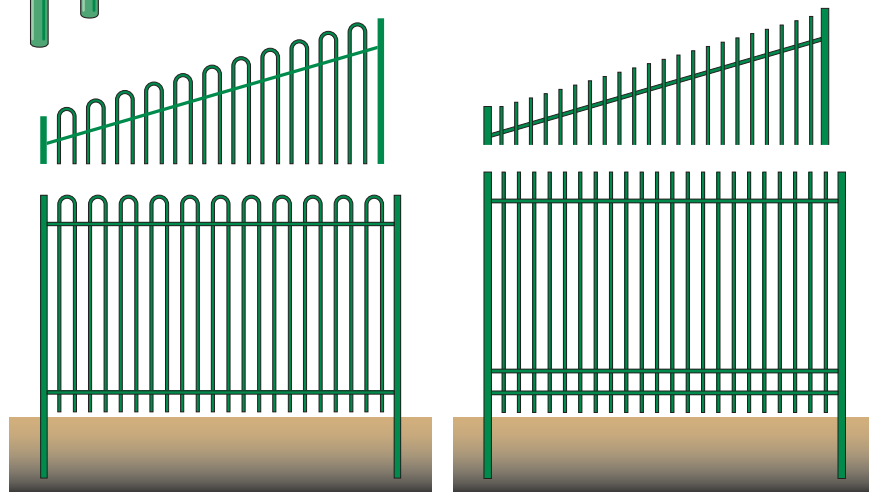

FLEXA-RAIL™

VERTICAL BAR RAILINGS

A

Safe tops

B

Variable raking

C

25.4mm Diameter Round Bar Tube

DESCRIPTION

Uneven ground can often cause problems when installing a new fencing system, but thanks to the revolutionary self-raking panels of the Flexa-Rail™, it follows the contours of even the steepest of gradients without the need for stepping.

These vertical tubular bar railings are available in a variety of heights from 900 to 2400mm. Shorter panels are incredibly popular around children's playgrounds, recreation areas, and new build housing, with the standard bow-tops being approved by the Royal Society for the Prevention of Accidents (ROSPA) for use around children's play areas.

FINISH

Galvanised and polyester powder coated. The standard colours are Green RAL 6005 or Black RAL 9005. Full RAL range of colours available.

DIMENSIONS

Heights	900, 1000, 1200, 1500, 1800, 2000, 2100, 2400mm
Tubular bars	25.4mm dia.
Horizontal rail	55 x 52mm
Panel width	2900 and 2500mm
Posts	60 x 60mm RHS, 46 x 117mm HD section, 60.3mm dia. tubular
Post centres	Standard – 2890mm (900 to 1500mm) Standard – 2840mm (1800 to 2400mm) Playsafe – 2565mm