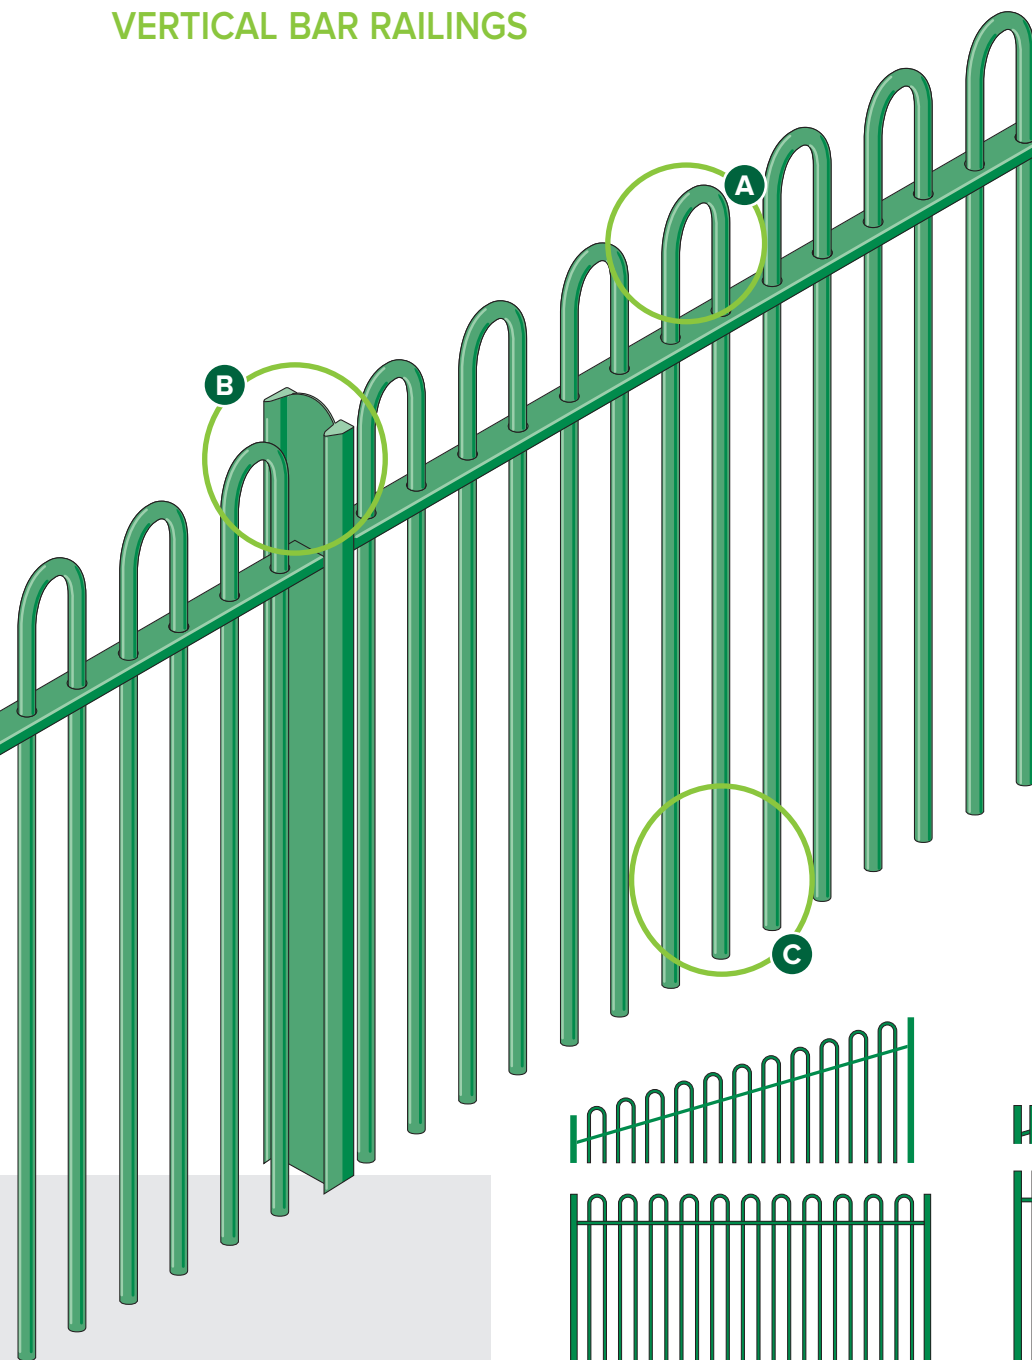

FLEXA-RAIL™

VERTICAL BAR RAILINGS

A

Safe tops

B

Variable raking

C

25.4mm Diameter Round Bar Tube

FEATURES

- Follows ground contours, so no stepping is required
- Large range of styles from standard bow top to spearhead finial
- RAL colours available

SUITABLE FOR

- Playgrounds
- Recreation grounds
- New build housing

DESCRIPTION

Uneven ground can often cause problems when installing a new fencing system, but thanks to the revolutionary self-raking panels of the Flexa-Rail™, it follows the contours of even the steepest of gradients without the need for stepping.

These vertical tubular bar railings are available in a variety of heights from 900 to 2400mm. Shorter panels are incredibly popular around children's playgrounds, recreation areas, and new build housing, with the standard bow-tops being approved by the Royal Society for the Prevention of Accidents (ROSPA) for use around children's play areas.