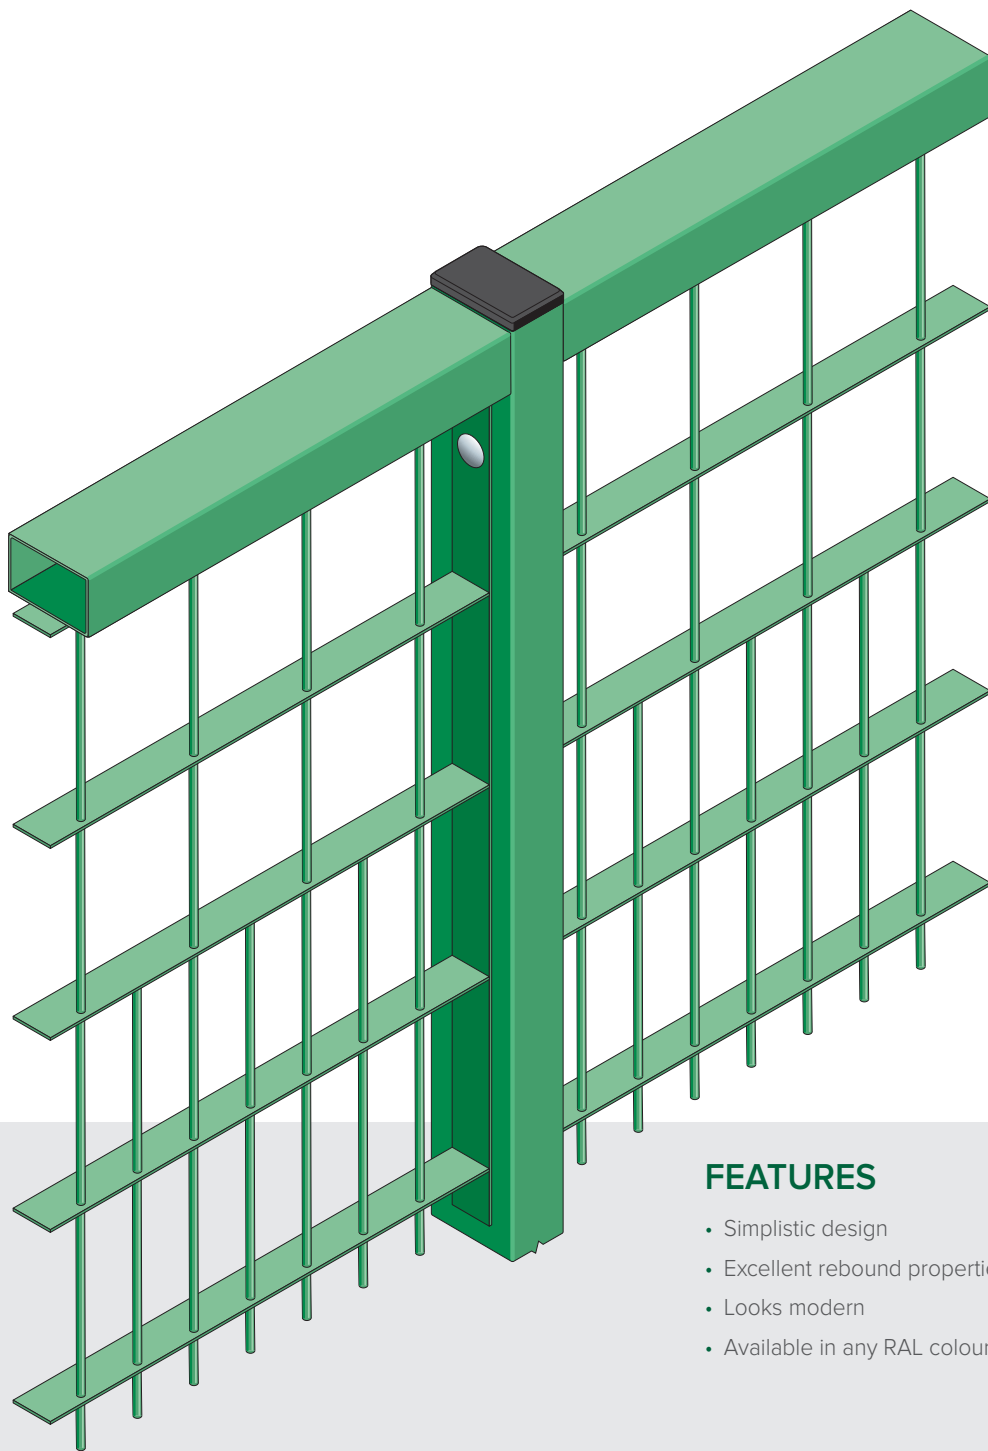

SPORTOGRIL™

RIGID FENCING SYSTEM

- **A** Blend into any situation
- **B** Amenity or professional sports
- **C** Contemporary and timeless
- **D** Galvanised and polyester powder coated panels and posts