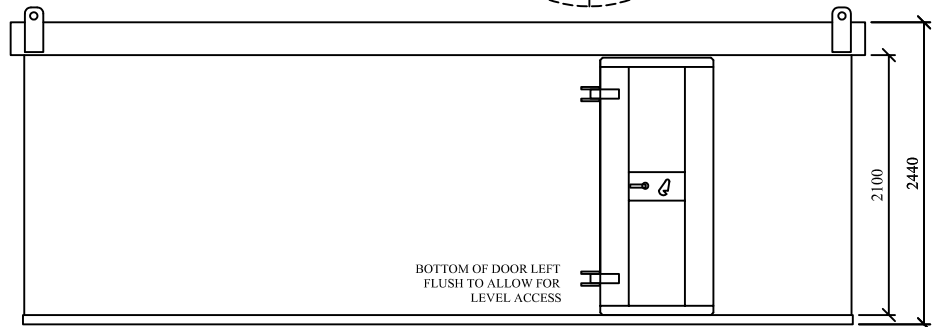

HIGHLY
SECURE
VANDAL RESISTANT

SIDE ELEVATION

FRONT ELEVATION

SECTION

SIDE ELEVATION

REAR ELEVATION

DO NOT SCALE REMOVE ALL BURRS AND SHARP EDGES	 THIRD ANGLE PROJECTION	REV No	DATE	BY	CUSTOMER	CLEVELAND SITESAFE LIMITED <small>RIVERSIDE WORKS CLEVELAND TS3 RAT 01642 244663</small>	DRAWN	DESCRIPTION		
		REV 1					JWH		MONO PITCH BIRD HIDE 22/7	
		REV 2					SCALE			
		REV 3					DATE			DRG No WEBBIRDHIDE03
		REV 4					27/09/2011			