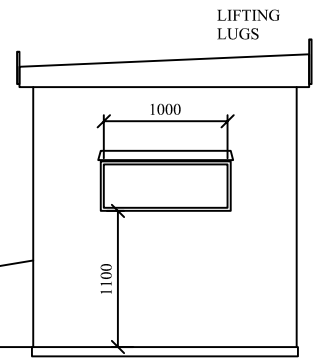

HIGHLY
SECURE
VANDAL RESISTANT

SIDE ELEVATION

FRONT ELEVATION

SECTION

SIDE ELEVATION

REAR ELEVATION

DO NOT SCALE REMOVE ALL BURRS AND SHARP EDGES	 THIRD ANGLE PROJECTION	REV No	DATE	BY	CUSTOMER	CLEVELAND SITESAFE LIMITED <small>RIVERSIDE WORKS CLEVELAND TS3 RAT 01642 244663</small>	DRAWN	DESCRIPTION		
		REV 1					JWH		MONO PITCH BIRD HIDE 22/7	
		REV 2					SCALE			
		REV 3					DATE			DRG No WEBBIRDHIDE03
		REV 4					27/09/2011			