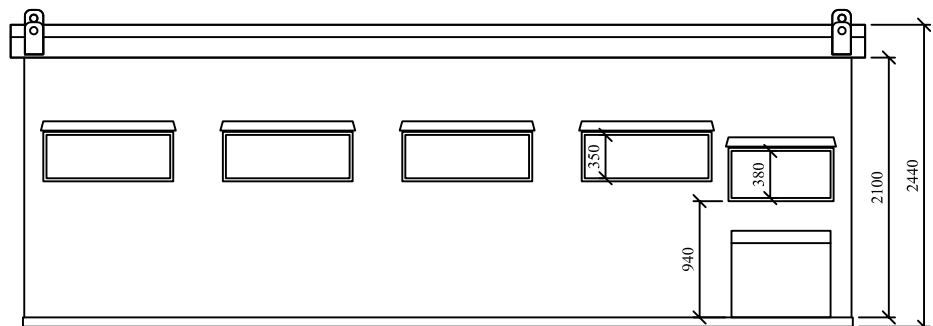

HIGHLY
SECURE
VANDAL RESISTANT

SIDE ELEVATION

FRONT ELEVATION

SECTION

SIDE ELEVATION

REAR ELEVATION

DO NOT SCALE REMOVE ALL BURRS AND SHARP EDGES	 THIRD ANGLE PROJECTION	REV No	DATE	BY	CUSTOMER	CLEVELAND SITESAFE LIMITED <small>RIVERSIDE WORKS CLEVELAND TS3 RAT 01642 244663</small>	DRAWN	DESCRIPTION		
		REV 1					JWH		MONO PITCH BIRD HIDE 22/7	
		REV 2					SCALE			
		REV 3					DATE			DRG No WEBBIRDHIDE03
		REV 4					27/09/2011			