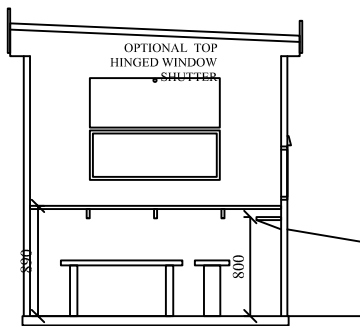

HIGHLY
SECURE
VANDAL RESISTANT

SIDE ELEVATION

FRONT ELEVATION

SECTION

SIDE ELEVATION

REAR ELEVATION

DO NOT SCALE REMOVE ALL BURRS AND SHARP EDGES	 THIRD ANGLE PROJECTION	REV No	DATE	BY	CUSTOMER	CLEVELAND SITESAFE LIMITED <small>RIVERSIDE WORKS CLEVELAND TS3 RAT 01642 244663</small>	DRAWN	DESCRIPTION		
		REV 1					JWH		MONO PITCH BIRD HIDE 22/7	
		REV 2					SCALE			
		REV 3					DATE			DRG No WEBBIRDHIDE03
		REV 4					27/09/2011			