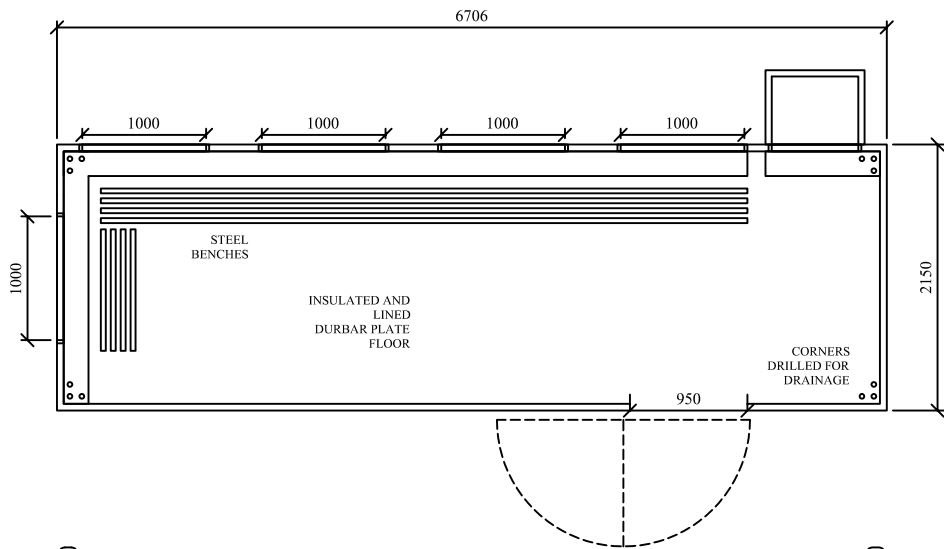

HIGHLY
SECURE
VANDAL RESISTANT

SIDE ELEVATION

FRONT ELEVATION

SECTION

SIDE ELEVATION

REAR ELEVATION

DO NOT SCALE REMOVE ALL BURRS AND SHARP EDGES	 THIRD ANGLE PROJECTION	REV No	DATE	BY	CUSTOMER	CLEVELAND SITESAFE LIMITED <small>RIVERSIDE WORKS CLEVELAND TS3 RAT 01642 244663</small>	DRAWN	DESCRIPTION		
		REV 1					JWH		MONO PITCH BIRD HIDE 22/7	
		REV 2					SCALE			
		REV 3					DATE			DRG No WEBBIRDHIDE03
		REV 4					27/09/2011			