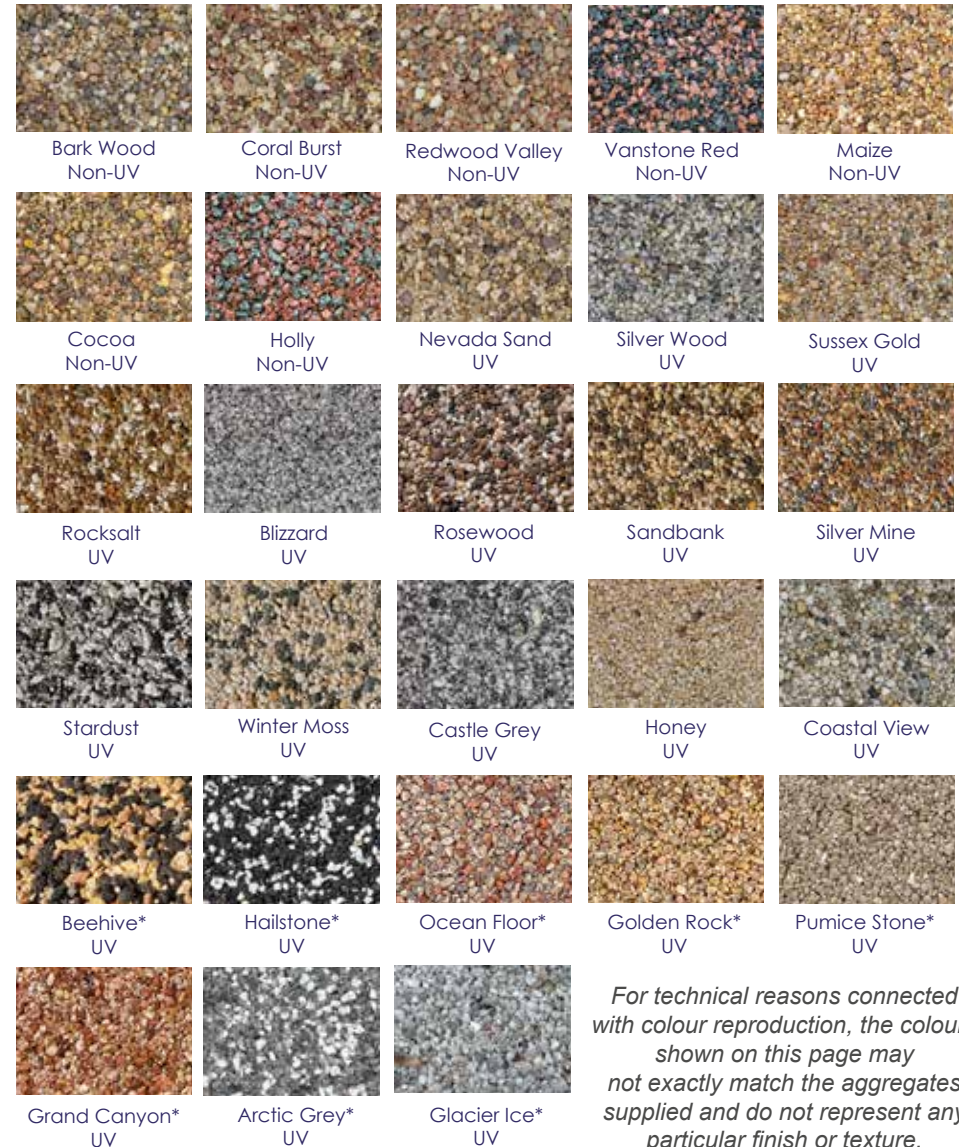

Another Quality Resin Bound Solution From Addagrip Terraco Ltd

Available in
28 unique
blends

Resin Bound
Porous
Surfacing

Experts in Resin Since 1980

www.addagrip.co.uk

What is Stonebound?

Stonebound is a seamless Resin Bound porous surfacing finish designed to meet the demands of the growing domestic market. Stonebound offers a competitively priced resin system for paths, patios, pools surrounds and driveway projects.

Available in a range of 28 unique blends including UV and Non UV options.

Available to order direct or online at the Addagrip shop www.atdirect.online

Applications

- Paths
- Patios
- Courtyards
- Driveways
- Pool Surrounds

Benefits

- Porous SUDS compliant
- 5 Year Product Guarantee
- 28 unique colours
- Seamless
- Low maintenance
- Anti-slip
- Economically priced

For technical reasons connected with colour reproduction, the colours shown on this page may not exactly match the aggregates supplied and do not represent any particular finish or texture.

** Extended 6-8 week lead time may be required for this colour.*