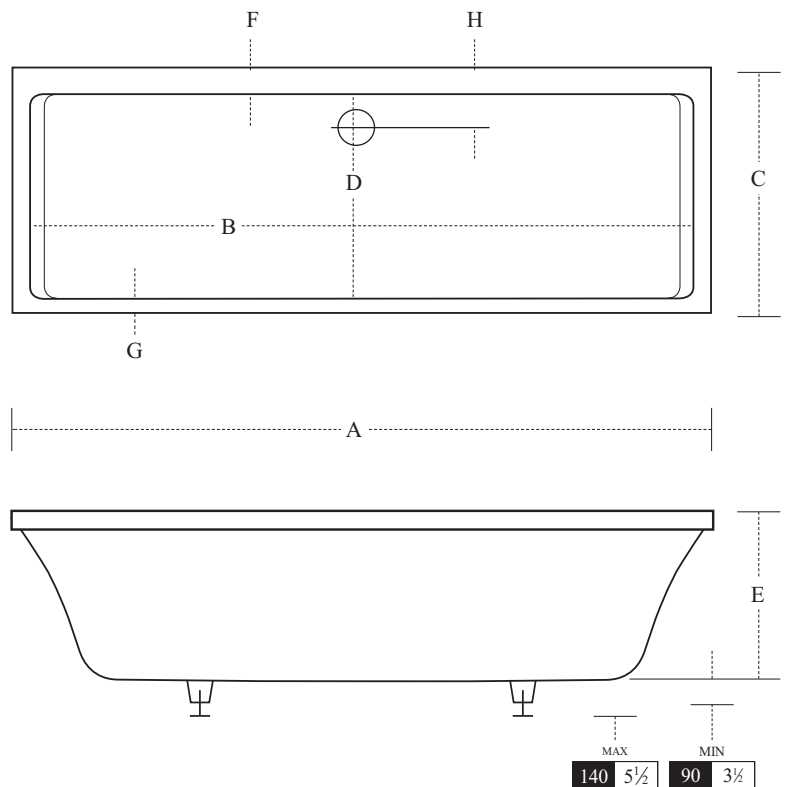

C A B U C H O N[®]

B A T H f o r m s

SERENITY INSET & UNDERMOUNT BATHS

These baths are supplied with only waste & overflow holes drilled in order to allow options on jobsite in the positioning of spouts, taps, handshowers & whirlpool controls. The only rule is good plumbing.

These baths are usable mounted in a deck or undermounted to a deck. Do not support the weight of the bath by its rim on a deck. The bath has four screw adjustable feet allowing a variation in height of 50mm/2". Maximum height of feet is 140mm/5½".

NORMAL WATER REQUIREMENT – SEE BOX BELOW RIGHT

There are four different length sizes of bath.
For dimensions of each size bath see box below left.

KEY TO ALL SIZES: ■ Millimetres □ Inches to nearest ¼"

BATH NAME	1700	1760	1800	2000
A External Length	1700	1760	1800	2000
	67	69½	71	78¾
B Inner Length - Top	1560	1620	1660	1840
	61½	64	65¼	72½
B Inner Length - Bottom	1050	1080	1120	1300
	41¼	42½	44	51
C External Width	810	810	810	850
	32	32	32	33½
D Internal Width - Top	630	630	630	660
	24¾	24¾	24¾	26
D Internal Width - Bottom	560	560	560	585
	19¾	19¾	19¾	23
Head Slope Length	65	75	75	90
	2¾	3	3	3½
E Depth	480	480	480	495
	19	19	19	19½
F Rear Rim Width	110	110	110	125
	4¼	4¼	4¼	4¾
G Other Rims Width	70	70	70	80
	2¾	2¾	2¾	3
H Waste Location from rim exterior	260	260	260	275
	10¼	10¼	10¼	10¾

Size	Litres	Imperial Gal.	US Gal.
1700	288	63	76
1760	298	65	78
1800	304	67	81
2000	365	80	96