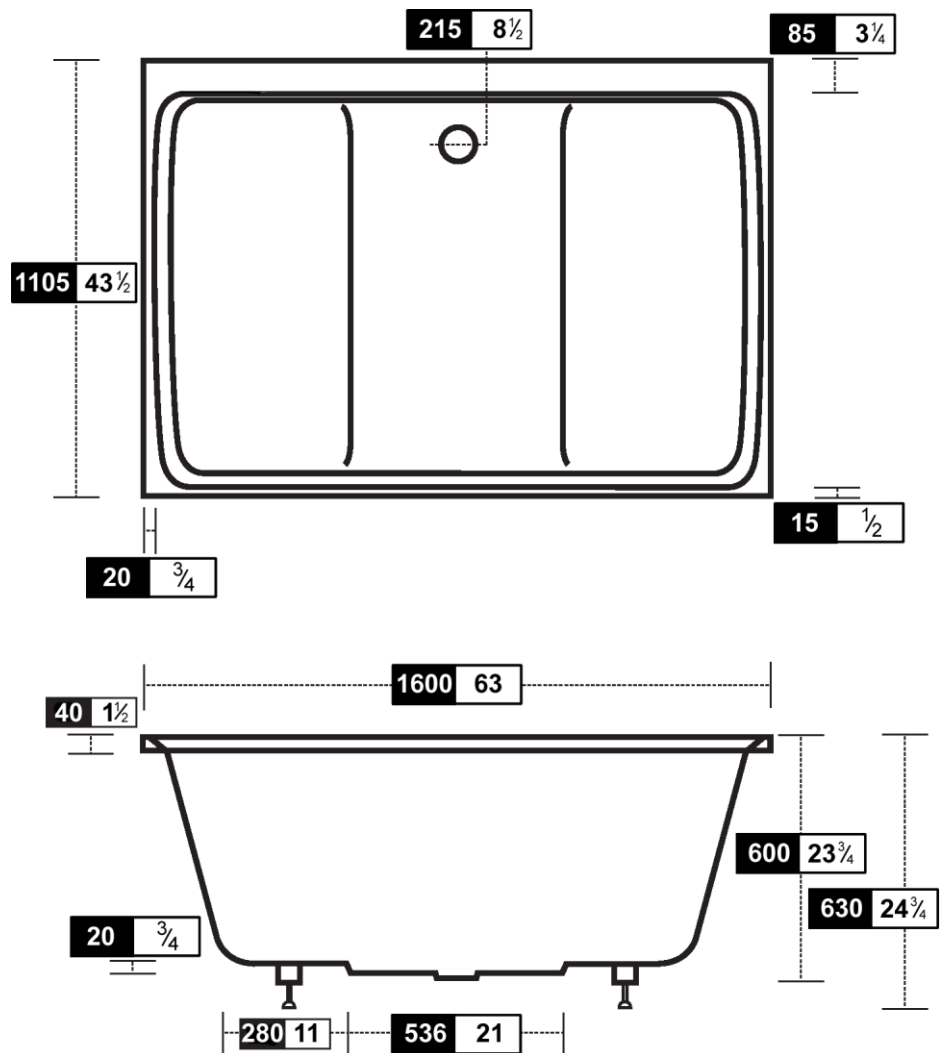

XANADU DEEP SOAKING BATH

Specification Sheet

Bathing Depth

In well: 500 mm/19³/₄"

At seat: 480 mm/15³/₄"

Note: Manufacturing tolerances are + or - 3 mm.

Measurements:

A: Inner length - top	1560 61 ¹ / ₂
B: Inner width - top	1005 39 ¹ / ₂
C: Inner length - bottom	1096 43 ¹ / ₄
D: Inner width - bottom	870 34 ¹ / ₄

(Continued overleaf.)

MAXIMUM WATER REQUIREMENT:

590 Litres, 129 Imperial Gallons, 155 US Gallons

WEIGHT: 35 kg/77 lbs (empty). 625 kg/1378 lbs (filled to overflow.)

KEY TO SIZES: ■ Millimetres Inches to nearest ¹/₄"

Registered office: Whitegate, Lancaster LA3 3BT, England

Cabuchon is a registered trademark of Design & Form Ltd. Cabuchon Bathforms is a division of Design & Form Ltd.

Pre-installation

There is no difference in practical construction terms and in plumbing between installing a deep soaking tub and a standard bathtub. The only rule is good plumbing. However, the differences in terms of space required need more forethought. Each of our deep soaking tubs, turned on its side, will pass through a standard architectural door of 29"/ 737 mm. It may be necessary otherwise to remove the door's side panels or architraves, to make a wider gap. However, one of the major properties of our Ficore® composite, from which we build our baths, is that, to a small degree, it permits us to modify the external dimensions of a rectangular bath by building it with narrower or wider rims. You are not therefore tied to the exact dimensions on the specification sheet. See our [FAQs](#) for more details.