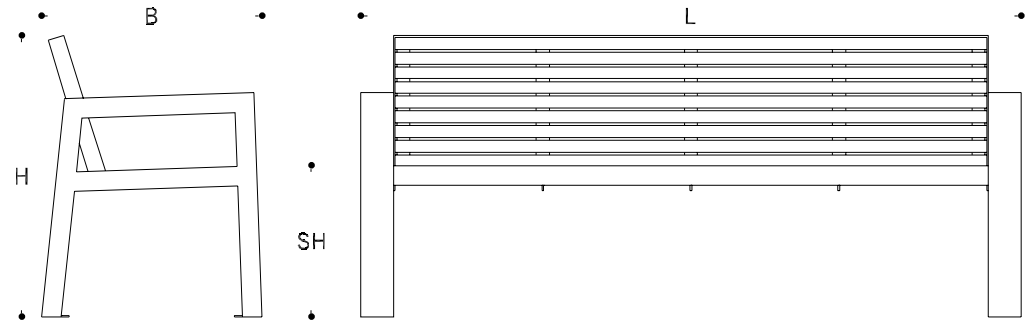

## Technical Details | Dimensions

L / Length	2010
W / Width	670
H / Height	860
SH / Seat height	465

**Frame** Stainless steel type 304 | powder-coated

1. metallic silver
2. structure black
3. DB703 fine structure iron ore anthracite
4. DB601 fine structure green
5. RAL colour smooth matt - as available