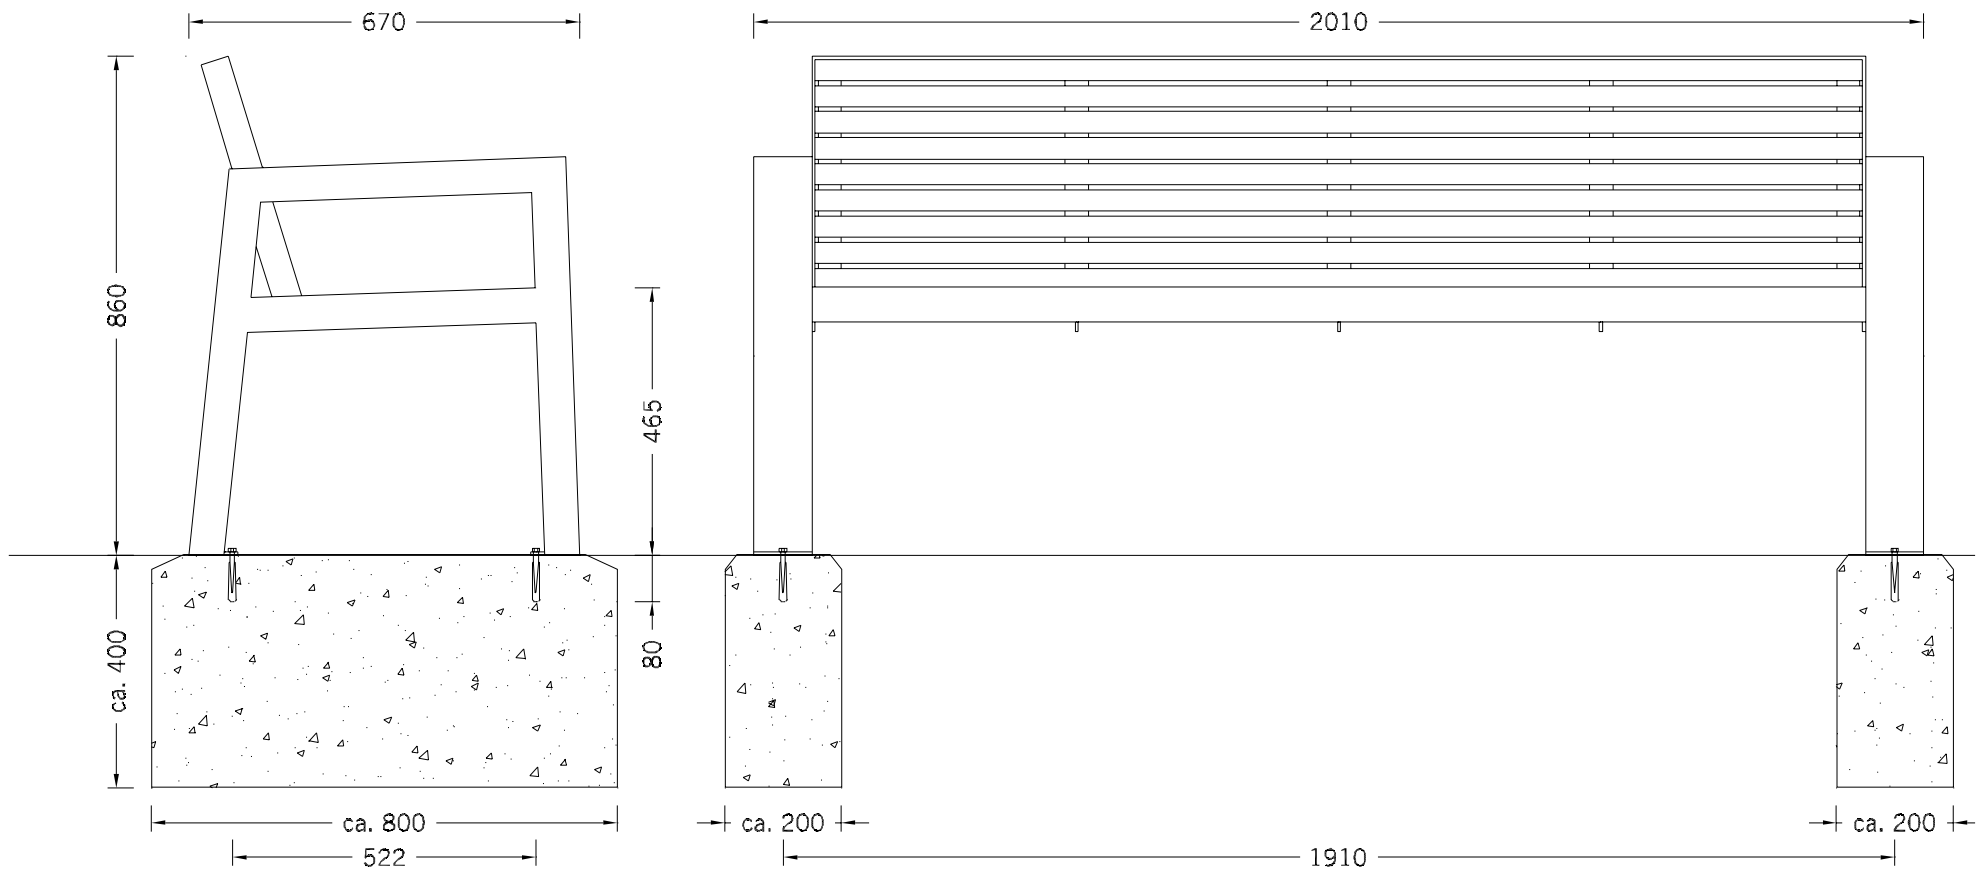

COMFONY 10

Bench with armrests

BENKERTBÄNKE
innovatives Freiraummöbel

Installation Bolt-on, installation depth 80mm

Fundamente sind abhängig von örtlichen Gegebenheiten - Dies ist nur ein Vorschlag ohne Gewähr