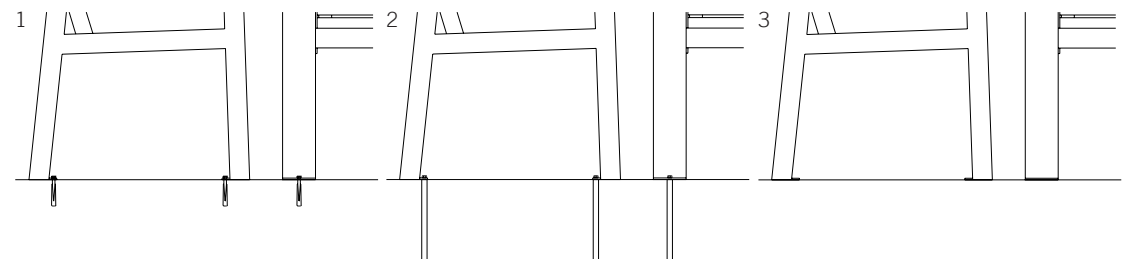

Installation

1. Bolt-on, installation depth 80mm
2. Concrete-in, installation depth 250mm
3. free positioning