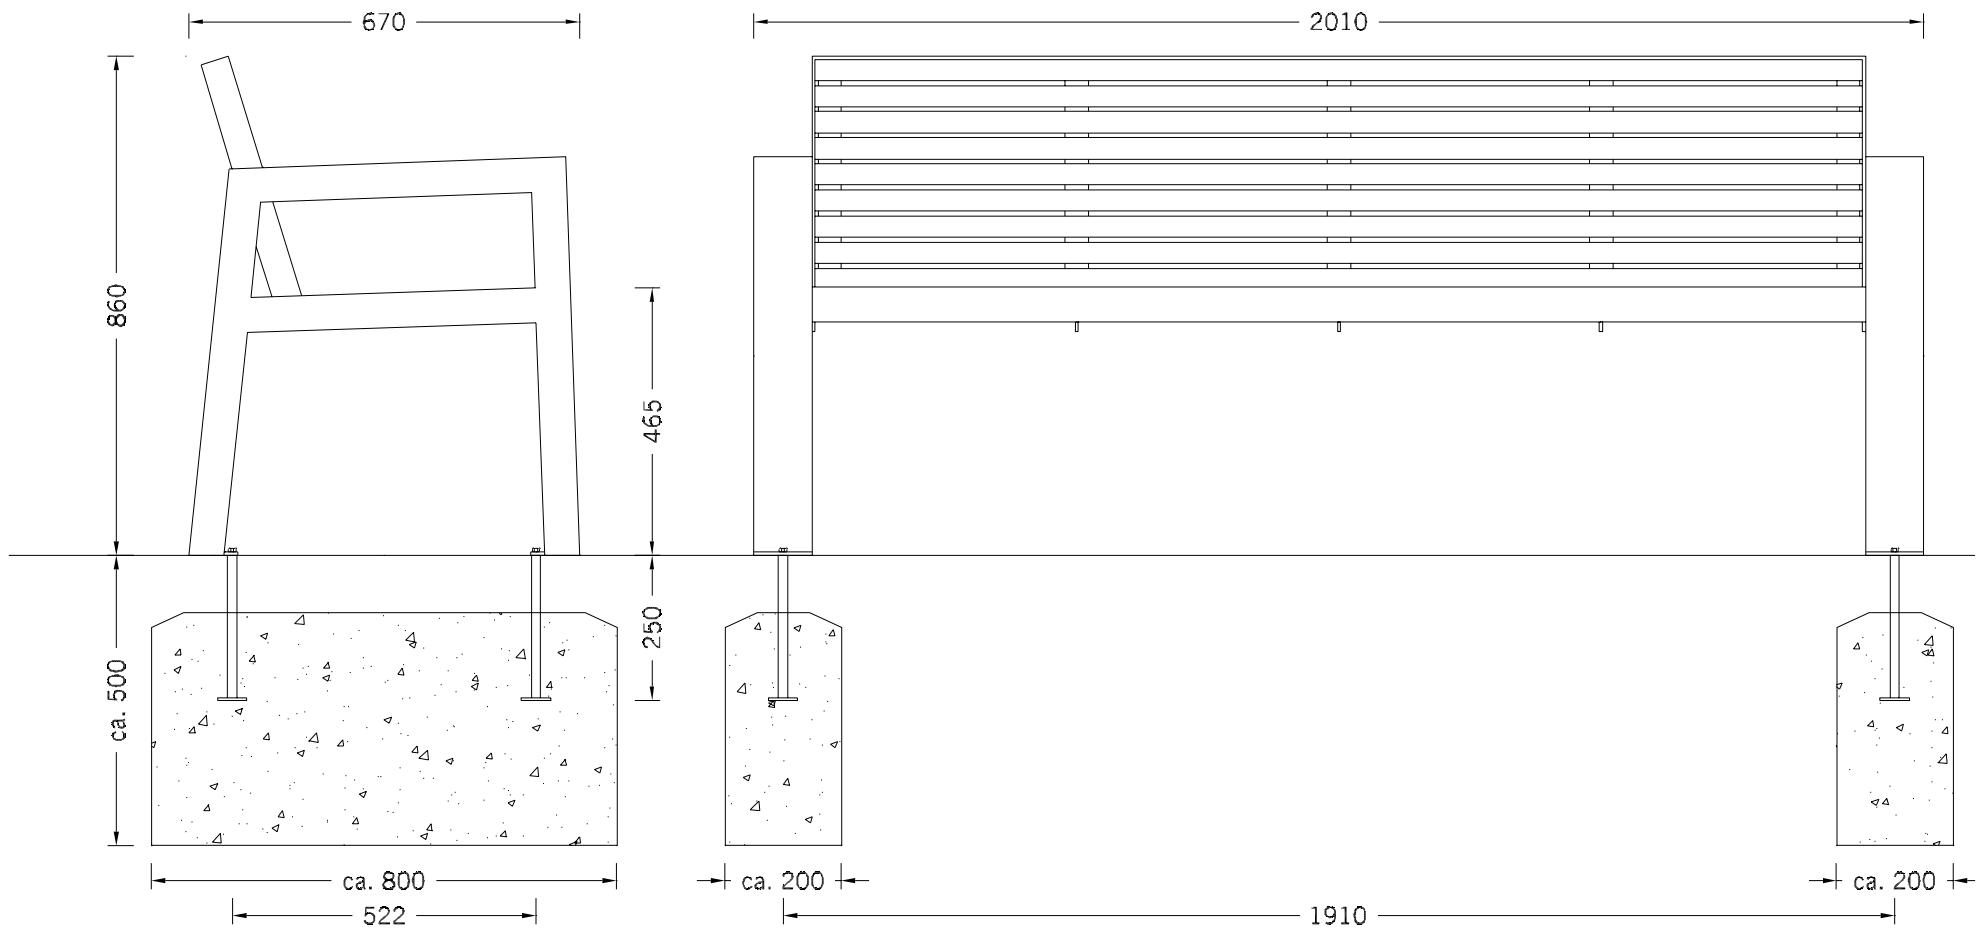

COMFONY 10

Bench with armrests

BENKERTBÄNKE
innovatives Freiraummöbel

Installation Concrete-in, installation depth 250mm

Fundamente sind abhängig von örtlichen Gegebenheiten - Dies ist nur ein Vorschlag ohne Gewähr