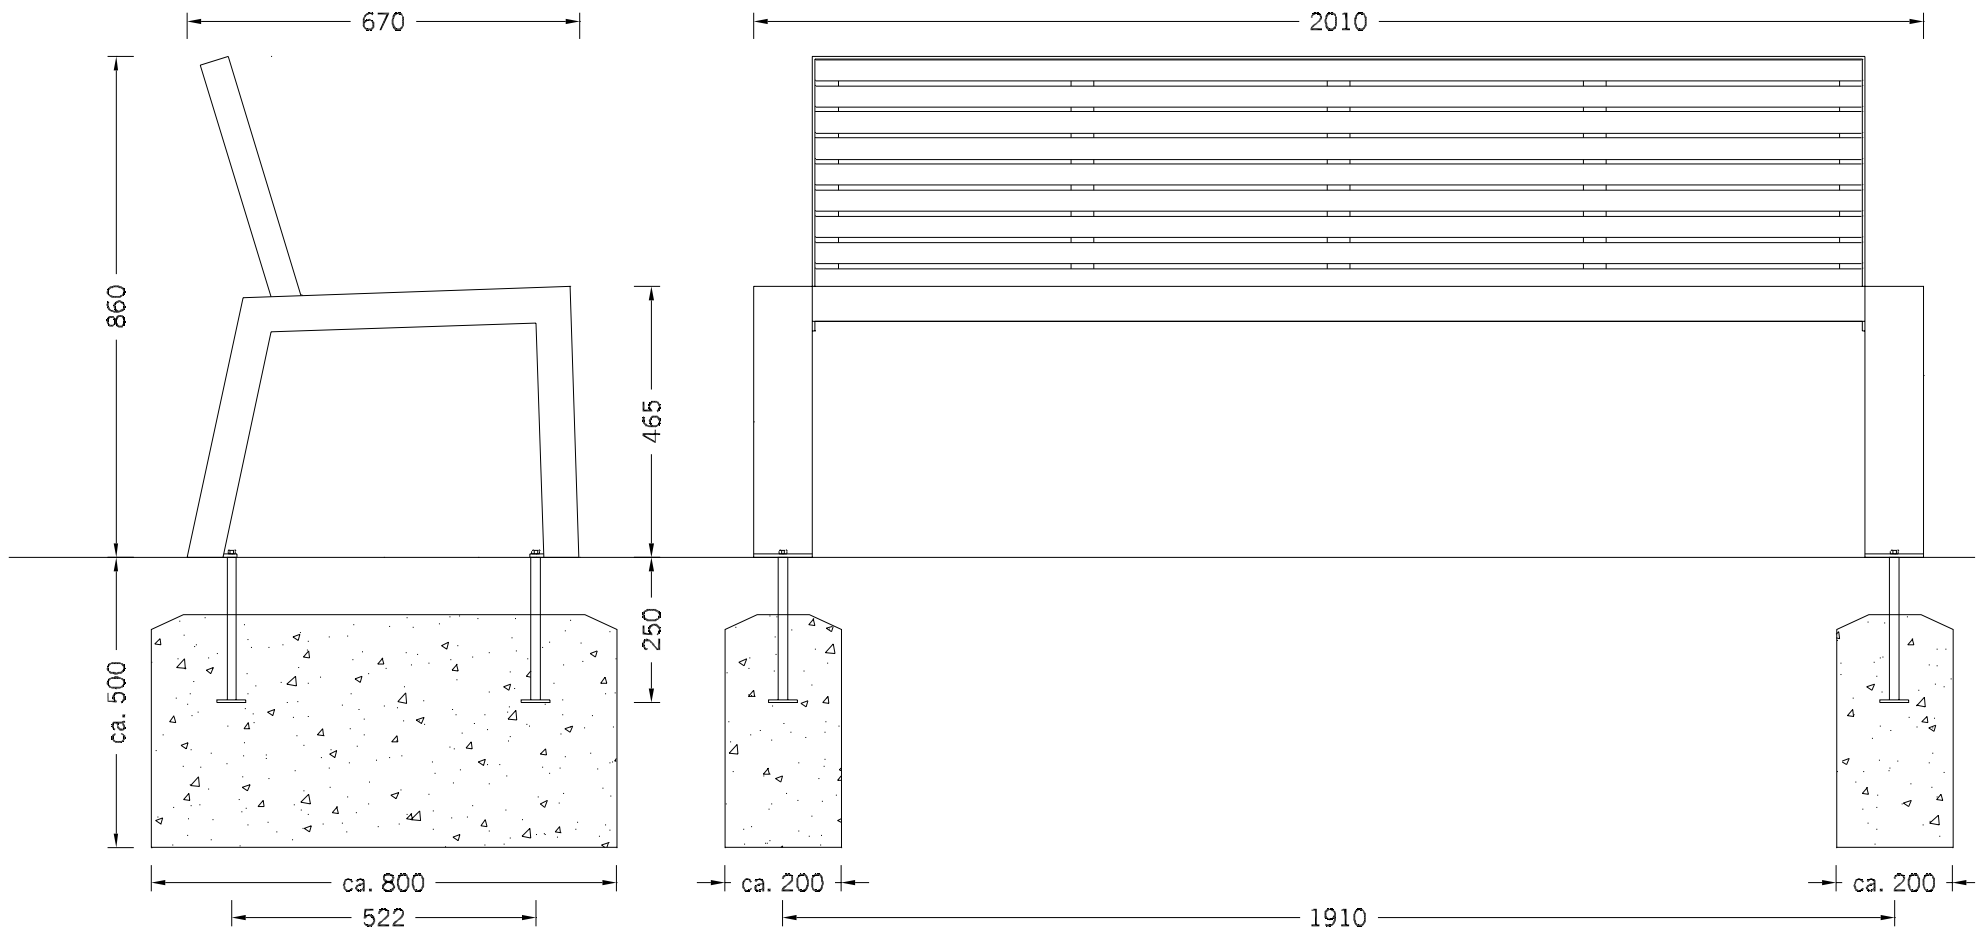

COMFONY 10

Bench without armrests

BENKERTBÄNKE
innovatives Freiraummöbel

Installation Concrete-in, installation depth 250mm

Fundamente sind abhängig von örtlichen Gegebenheiten - Dies ist nur ein Vorschlag ohne Gewähr