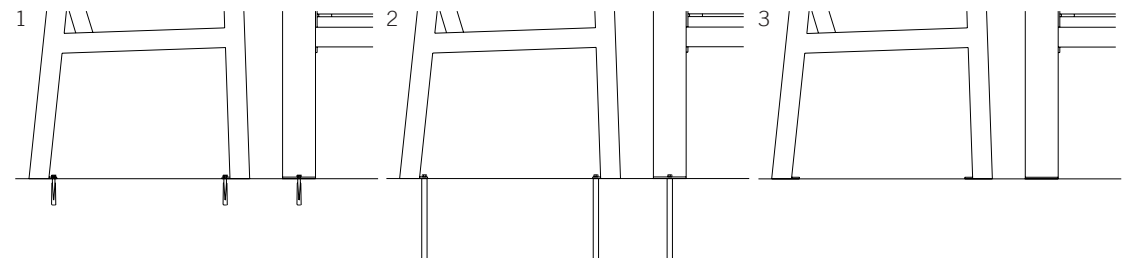

BENKERTBÄNKE
innovatives Freiraummöbel

Technical Details | Dimensions

L / Length	2010
W / Width	670
H / Height	860
SH / Seat height	465

Frame Stainless steel type 304 | powder-coated

1. metallic silver
2. structure black
3. DB703 fine structure iron ore anthracite
4. DB601 fine structure green
5. RAL colour smooth matt - as available

Seat / backrest Slats consisting of aluminium core with a PET-thermo-sheath | impact-resistant | UV-resistant

1. grey-green
2. grey-brown
3. RAL 6011 reseda green
4. RAL 7038 agate grey
5. RAL 8012 red brown
6. RAL 9002 greywhite

Installation

1. Bolt-on, installation depth 80mm
2. Concrete-in, installation depth 250mm
3. free positioning

Special ground anchors available on request (subject to a price extra). Installation points concealed below ground level – for bolt fixing to equalise slopes or for height adjustment so that older people can sit correctly.