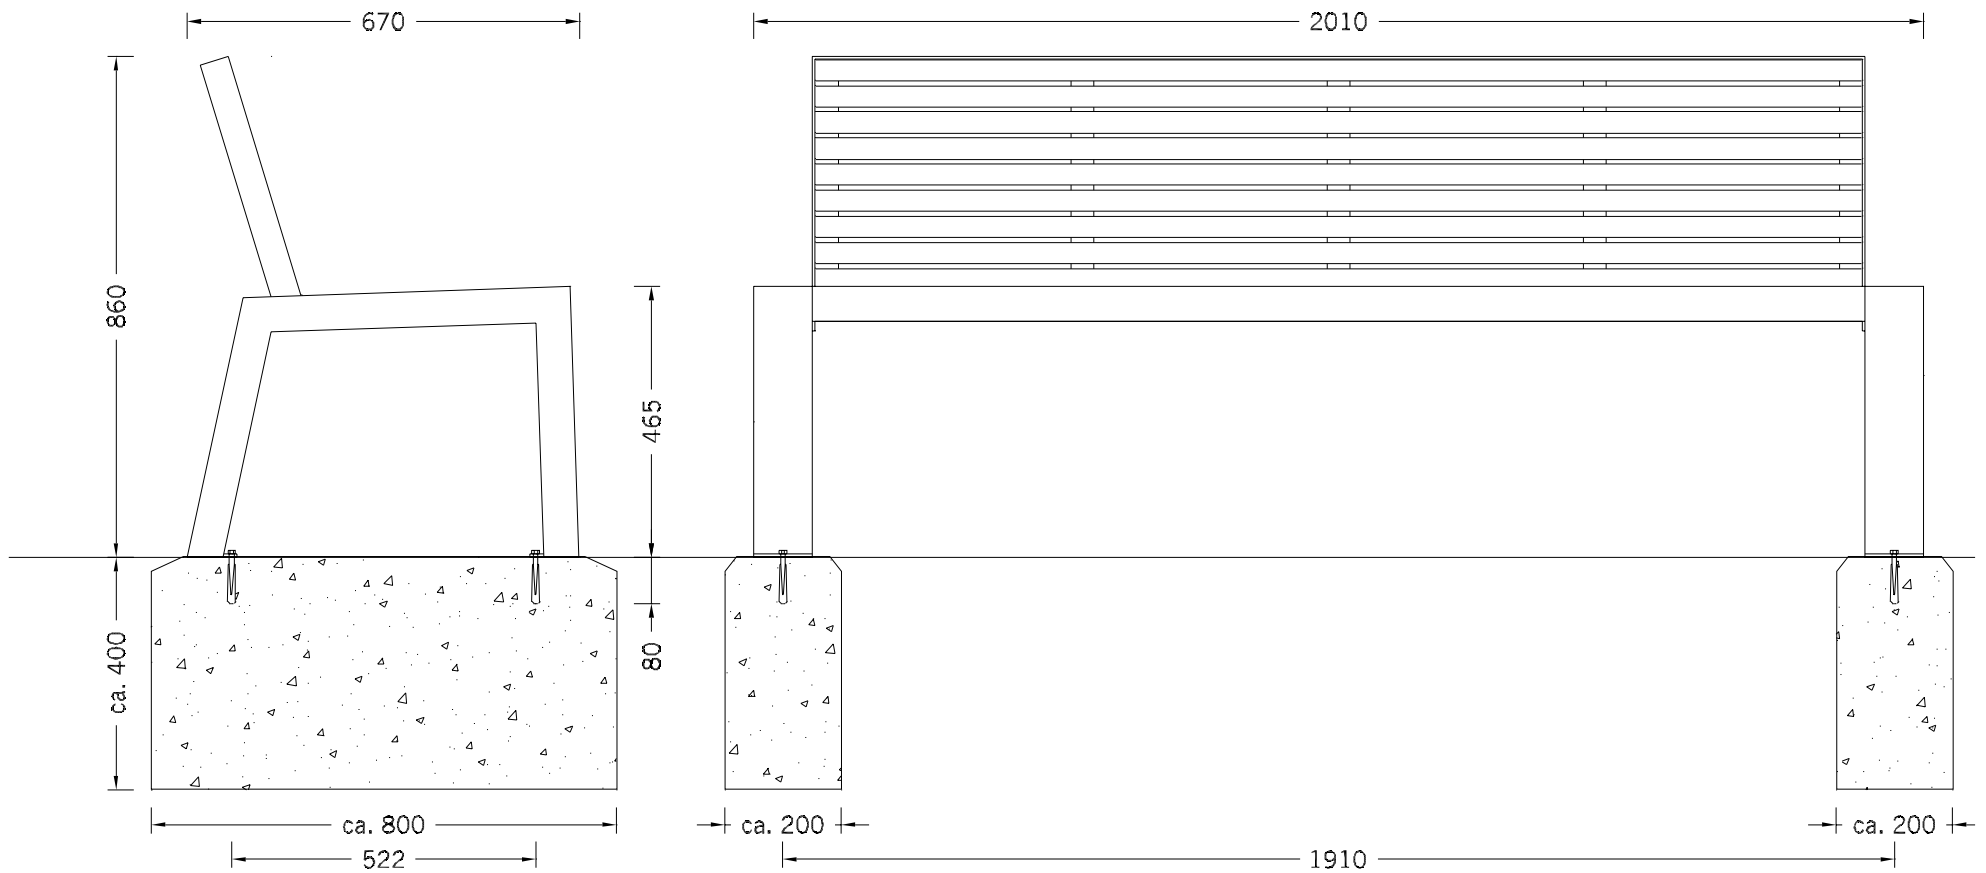

COMFONY 10

Bench without armrests

BENKERTBÄNKE
innovatives Freiraummöbel

Installation Bolt-on, installation depth 80mm

Fundamente sind abhängig von örtlichen Gegebenheiten - Dies ist nur ein Vorschlag ohne Gewähr