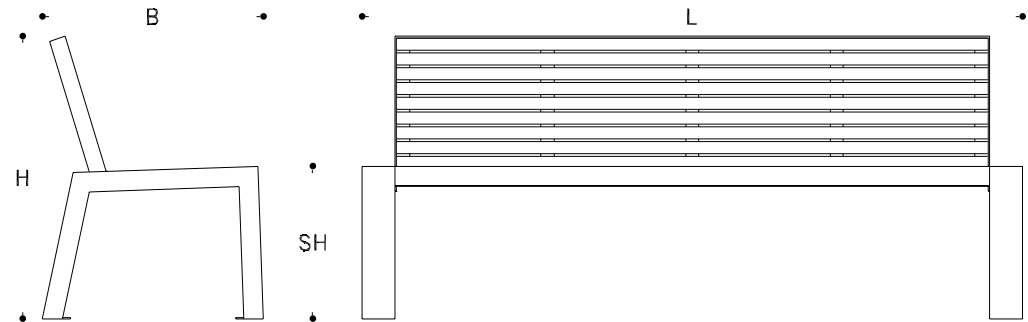

BENKERTBÄNKE
innovatives Freiraummöbel

Technical Details | Dimensions

L / Length	2010
W / Width	670
H / Height	860
SH / Seat height	465

Frame Stainless steel type 304 | powder-coated

1. metallic silver
2. structure black
3. DB703 fine structure iron ore anthracite
4. DB601 fine structure green
5. RAL colour smooth matt - as available