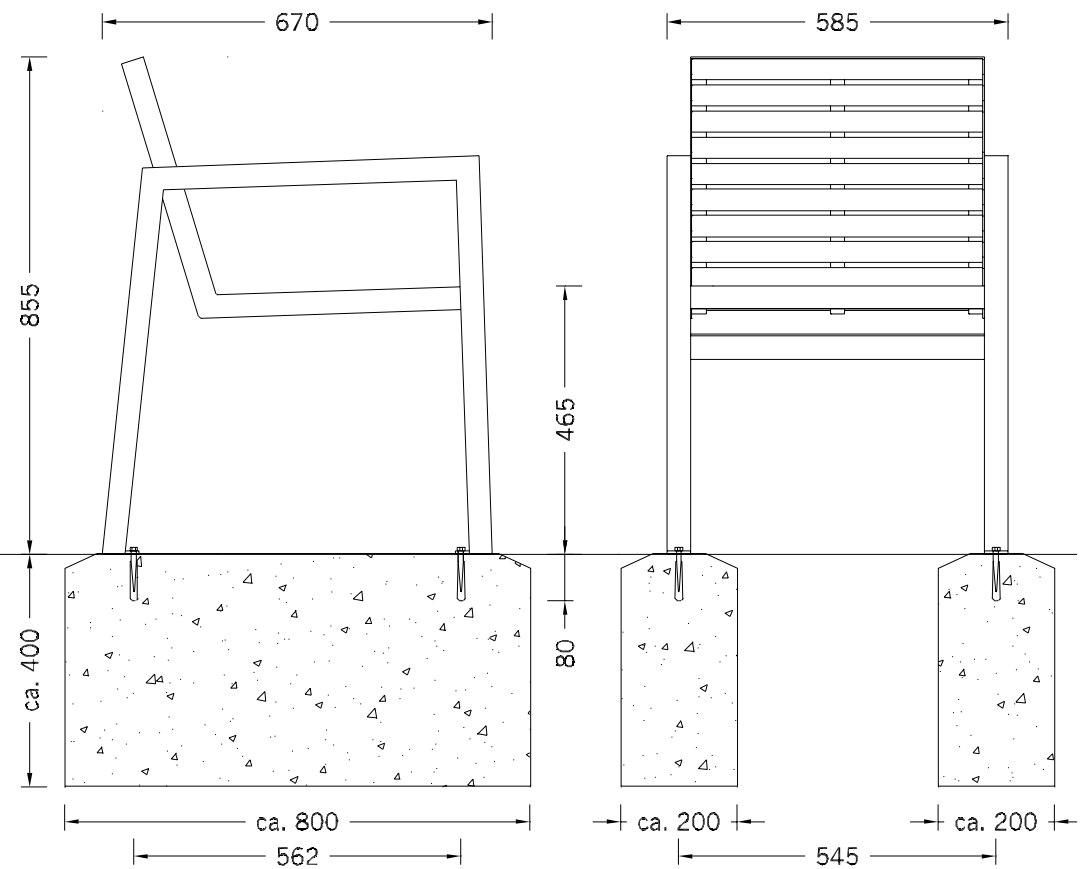

BENKERTBÄNKE
innovatives Freiraummöbel

Technical Details | Dimensions

L / Length	585
W / Width	670
H / Height	855
SH / Seat height	460

Frame Stainless steel type 304 | powder-coated

1. metallic silver
2. structure black
3. DB703 fine structure iron ore anthracite
4. DB601 fine structure green
5. RAL colour smooth matt - as available

Installation

1. Bolt-on, installation depth 80mm
2. Concrete-in, installation depth 250mm
3. free positioning

Special ground anchors available on request (subject to a price extra). Installation points concealed below ground level – for bolt fixing to equalise slopes or for height adjustment so that older people can sit correctly.

COMFONY 10

Stuhl mit Armlehne

BENKERTBÄNKE
innovatives Freiraummöbel

Installation Bolt-on, installation depth 80mm

Fundamente sind abhängig von örtlichen Gegebenheiten - Dies ist nur ein Vorschlag ohne Gewähr