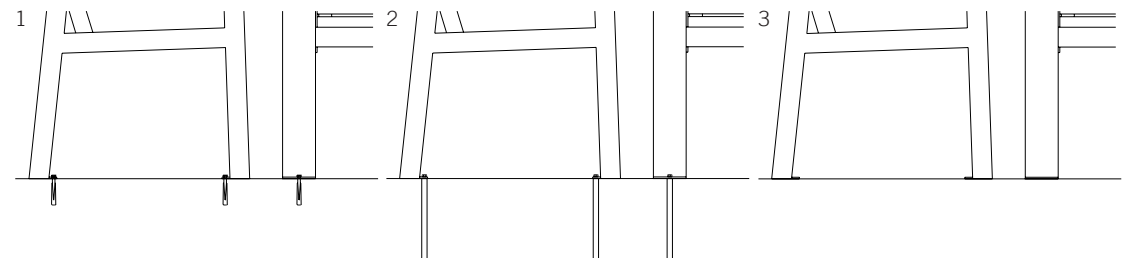

BENKERTBÄNKE
innovatives Freiraummöbel

Technical Details | Dimensions

L / Length	585
W / Width	670
H / Height	855
SH / Seat height	460

Frame Stainless steel type 304 | powder-coated

1. metallic silver
2. structure black
3. DB703 fine structure iron ore anthracite
4. DB601 fine structure green
5. RAL colour smooth matt - as available

Seat / backrest Slats consisting of aluminium core with a PET-thermo-sheath | impact-resistant | UV-resistant

1. grey-green
2. grey-brown
3. RAL 6011 reseda green
4. RAL 7038 agate grey
5. RAL 8012 red brown
6. RAL 9002 greywhite

Installation

1. Bolt-on, installation depth 80mm
2. Concrete-in, installation depth 250mm
3. free positioning

Special ground anchors available on request (subject to a price extra). Installation points concealed below ground level – for bolt fixing to equalise slopes or for height adjustment so that older people can sit correctly.