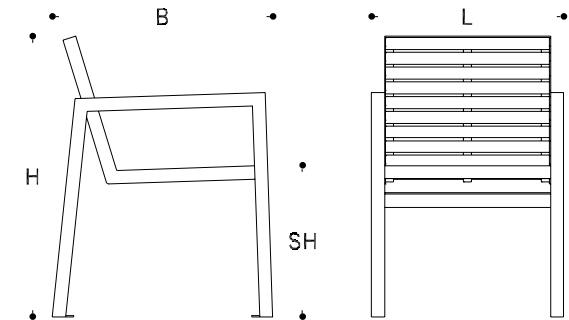

COMFONY 10

Stuhl mit Armlehne

BENKERTBÄNKE
innovatives Freiraummöbel

COMFONY 10

Stuhl mit Armlehne

BENKERTBÄNKE
innovatives Freiraummöbel

COMFONY 10

Stuhl mit Armlehne

BENKERTBÄNKE
innovatives Freiraummöbel

Technical Details | Dimensions

L / Length	585
W / Width	670
H / Height	855
SH / Seat height	460

Frame Stainless steel type 304 | powder-coated

1. metallic silver
2. structure black
3. DB703 fine structure iron ore anthracite
4. DB601 fine structure green
5. RAL colour smooth matt - as available

Installation

1. Bolt-on, installation depth 80mm
2. Concrete-in, installation depth 250mm
3. free positioning

Special ground anchors available on request (subject to a price extra). Installation points concealed below ground level – for bolt fixing to equalise slopes or for height adjustment so that older people can sit correctly.