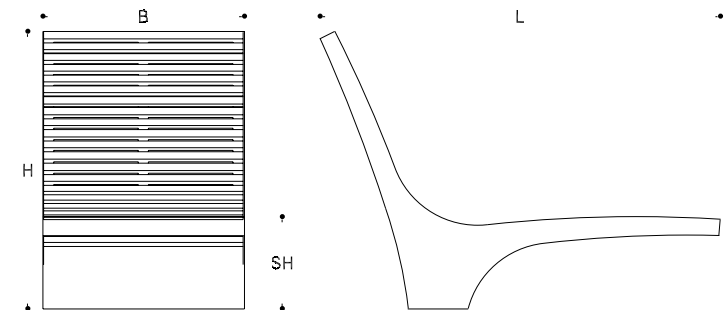

BENKERTBÄNKE
innovatives Freiraummöbel

Technical Details | Dimensions

L / Length	1590
W / Width	800
H / Height	1100
SH / Seat height	355

Frame Stainless steel type 304 | powder-coated

1. metallic silver
2. structure black
3. DB703 fine structure iron ore anthracite
4. DB601 fine structure green
5. RAL colour smooth matt - as available

Seat / backrest Slats consisting of aluminium core with a PET-thermo-sheath | impact-resistant | UV-resistant

1. grey-green
2. grey-brown
3. RAL 6011 reseda green
4. RAL 7038 agate grey
5. RAL 8012 red brown
6. RAL 9002 greywhite