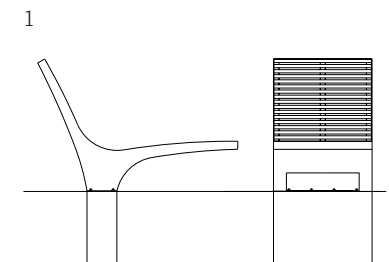

Installation

1. Concrete-in, installation depth 600mm