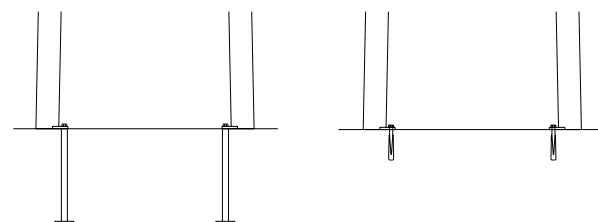

# Siardo 150 R

Bench with armrests | specification

**BENKERTBÄNKE**  
erkennbar langlebig

Length (L/mm)	Width (B/mm)	Height (H/mm)	Seat Height (SH/mm)
1870	625	875	465

## Material seating

V2A stainless steel tubes powder-coated according to colour table

## Ground anchor

Concrete-in Installation depth (mm): 250      Bolt-on Installation depth (mm): 80