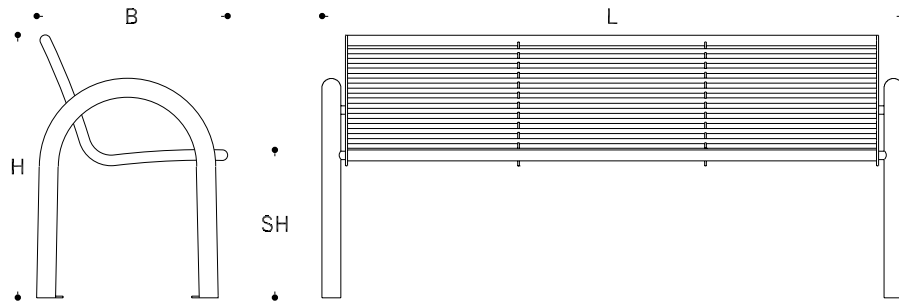

# Siardo 150 R

Bench with armrests | data sheet

**BENKERTBÄNKE**  
erkennbar langlebig

# Siardo 150 R

Bench with armrests | specification

**BENKERTBÄNKE**  
erkennbar langlebig

Length (L/mm)	Width (B/mm)	Height (H/mm)	Seat Height (SH/mm)
1870	625	875	465

## Material seating

V2A stainless steel tubes powder-coated according to colour table

## Ground anchor

Concrete-in Installation depth (mm): 250      Bolt-on Installation depth (mm): 80