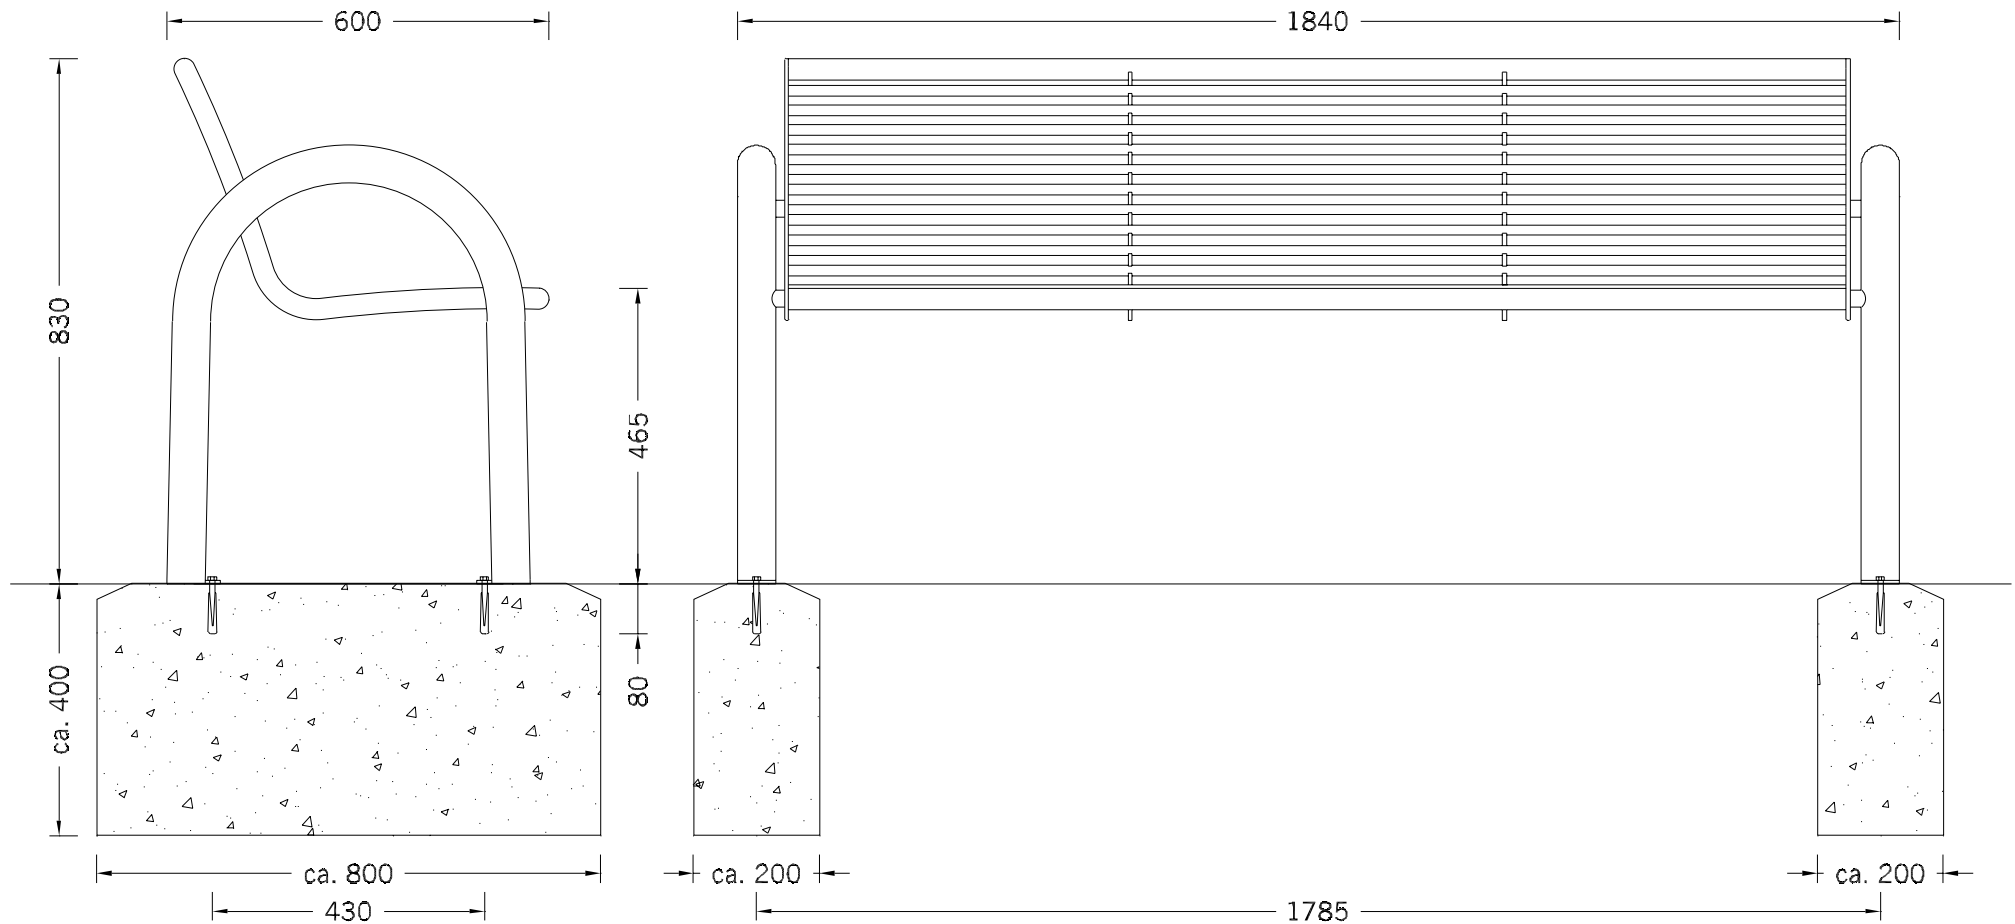

Siardo 150 R

Bench with armrests | foundation drawing for bolt-on

BENKERTBÄNKE
erkennbar langlebig

Foundations are depending on local conditions - no responsibility is taken for the correctness of this information