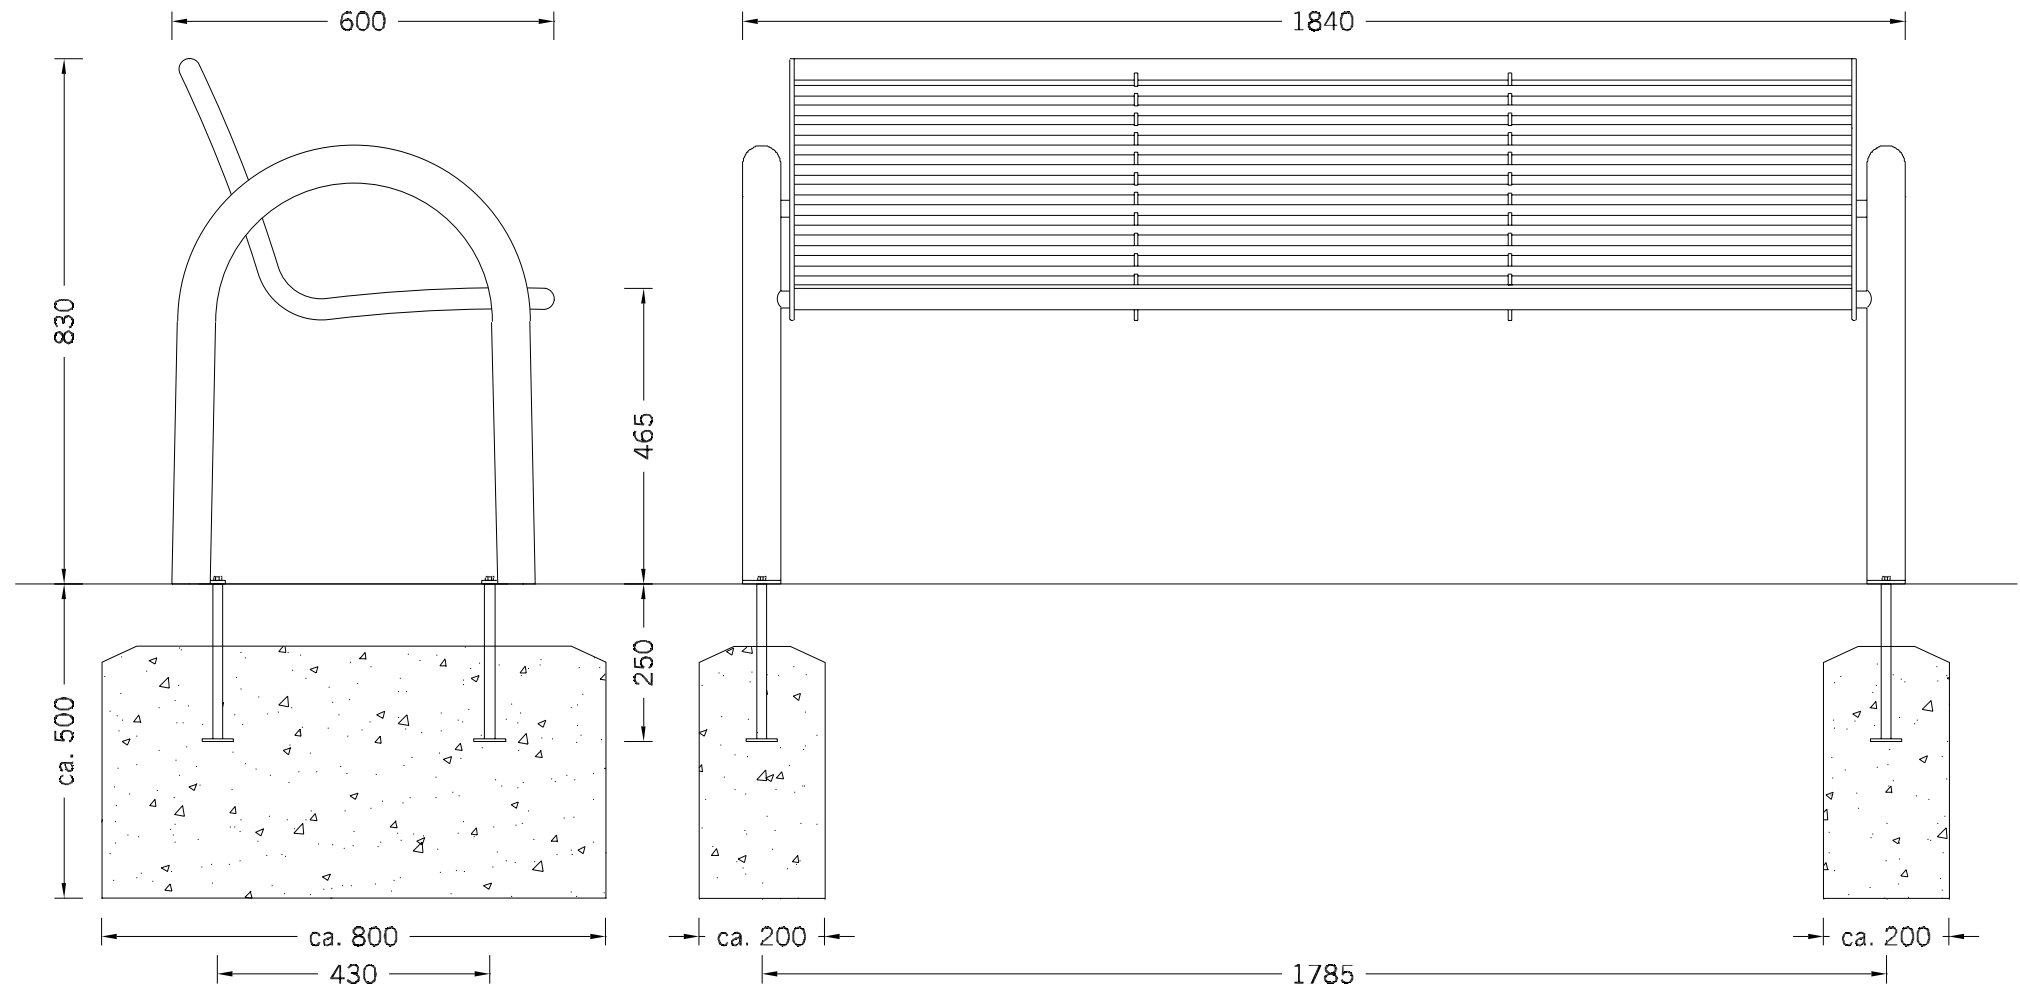

Siardo 150 R

Bench with armrests | foundation drawing for concrete-in

BENKERTBÄNKE
erkennbar langlebig

Foundations are depending on local conditions - no responsibility is taken for the correctness of this information