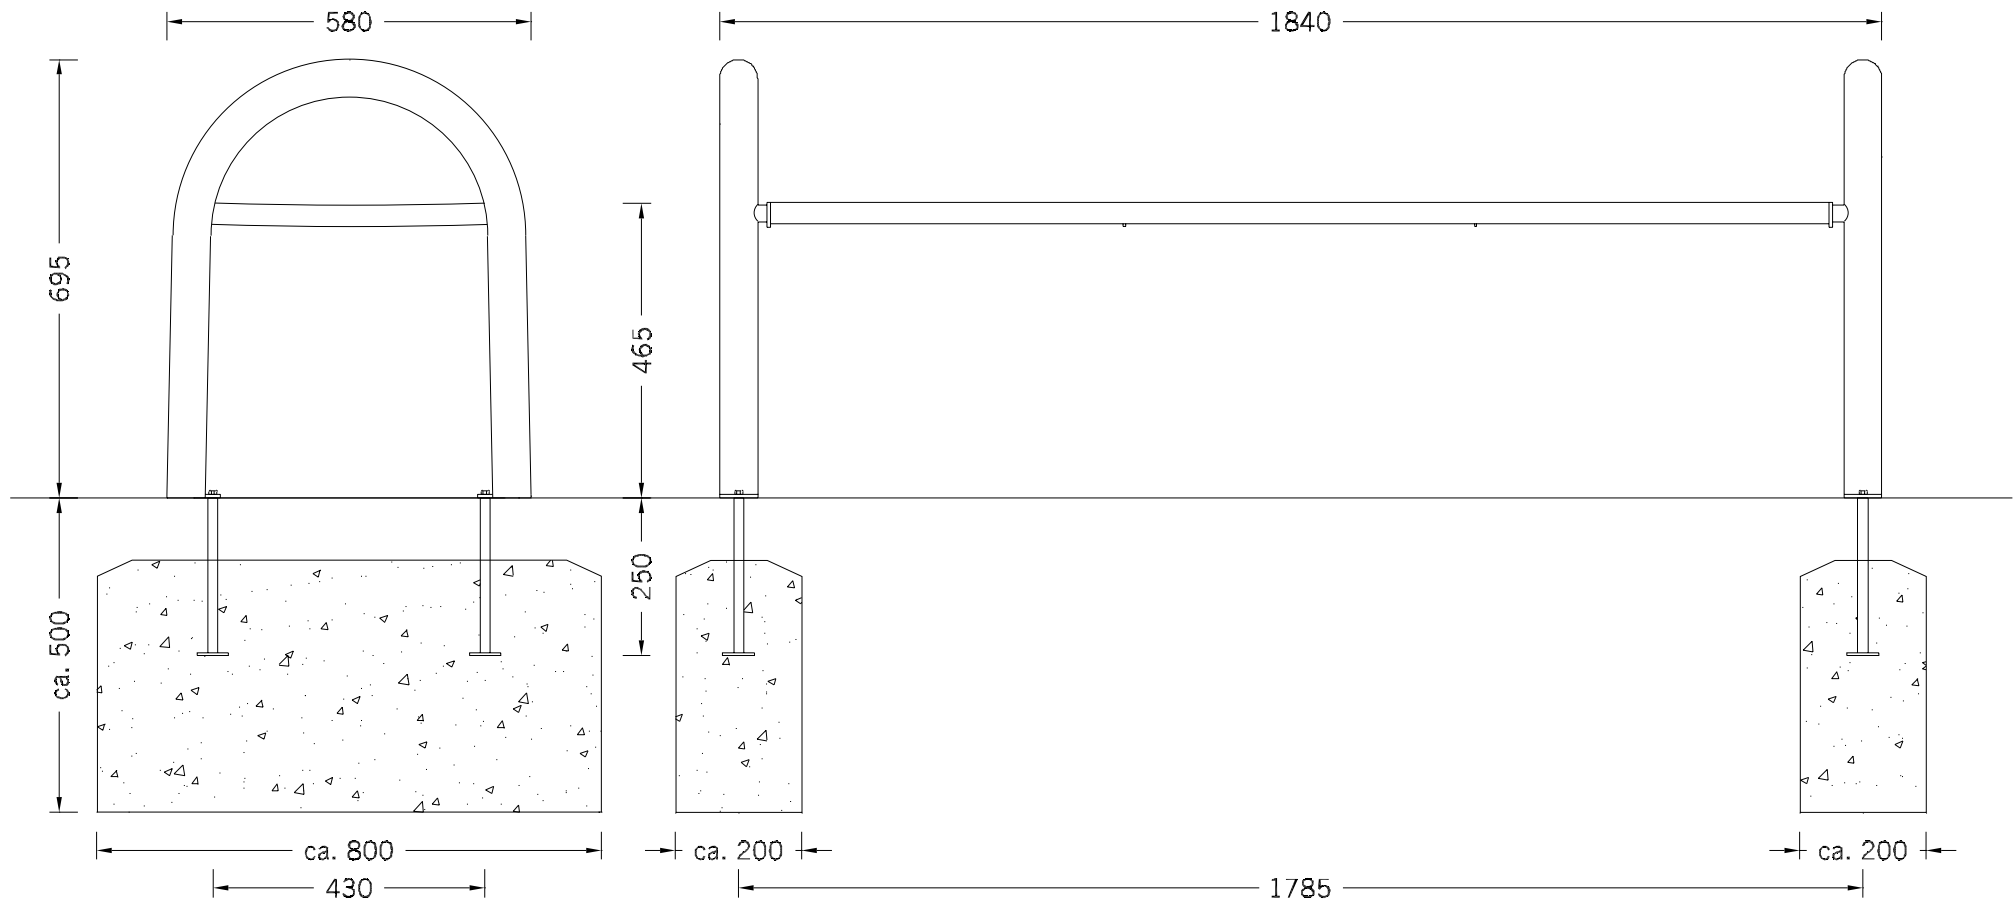

Siardo 150 R

Stool bench with armrests | foundation drawing for concrete-in

BENKERTBÄNKE
erkennbar langlebig

Foundations are depending on local conditions - no responsibility is taken for the correctness of this information