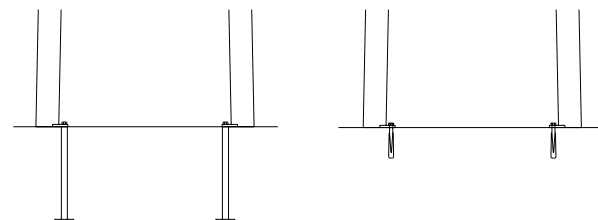

# Siardo 150 R

Stool bench with armrests | specification

**BENKERTBÄNKE**  
erkennbar langlebig

Length (L/mm)	Width (B/mm)	Height (H/mm)	Seat Height (SH/mm)
1840	580	695	465

## Material seating

V2A stainless steel tubes powder-coated according to colour table

## Ground anchor

Concrete-in Installation depth (mm): 250  
Bolt-on Installation depth (mm): 80

Unfortunately there is no photo available for this product