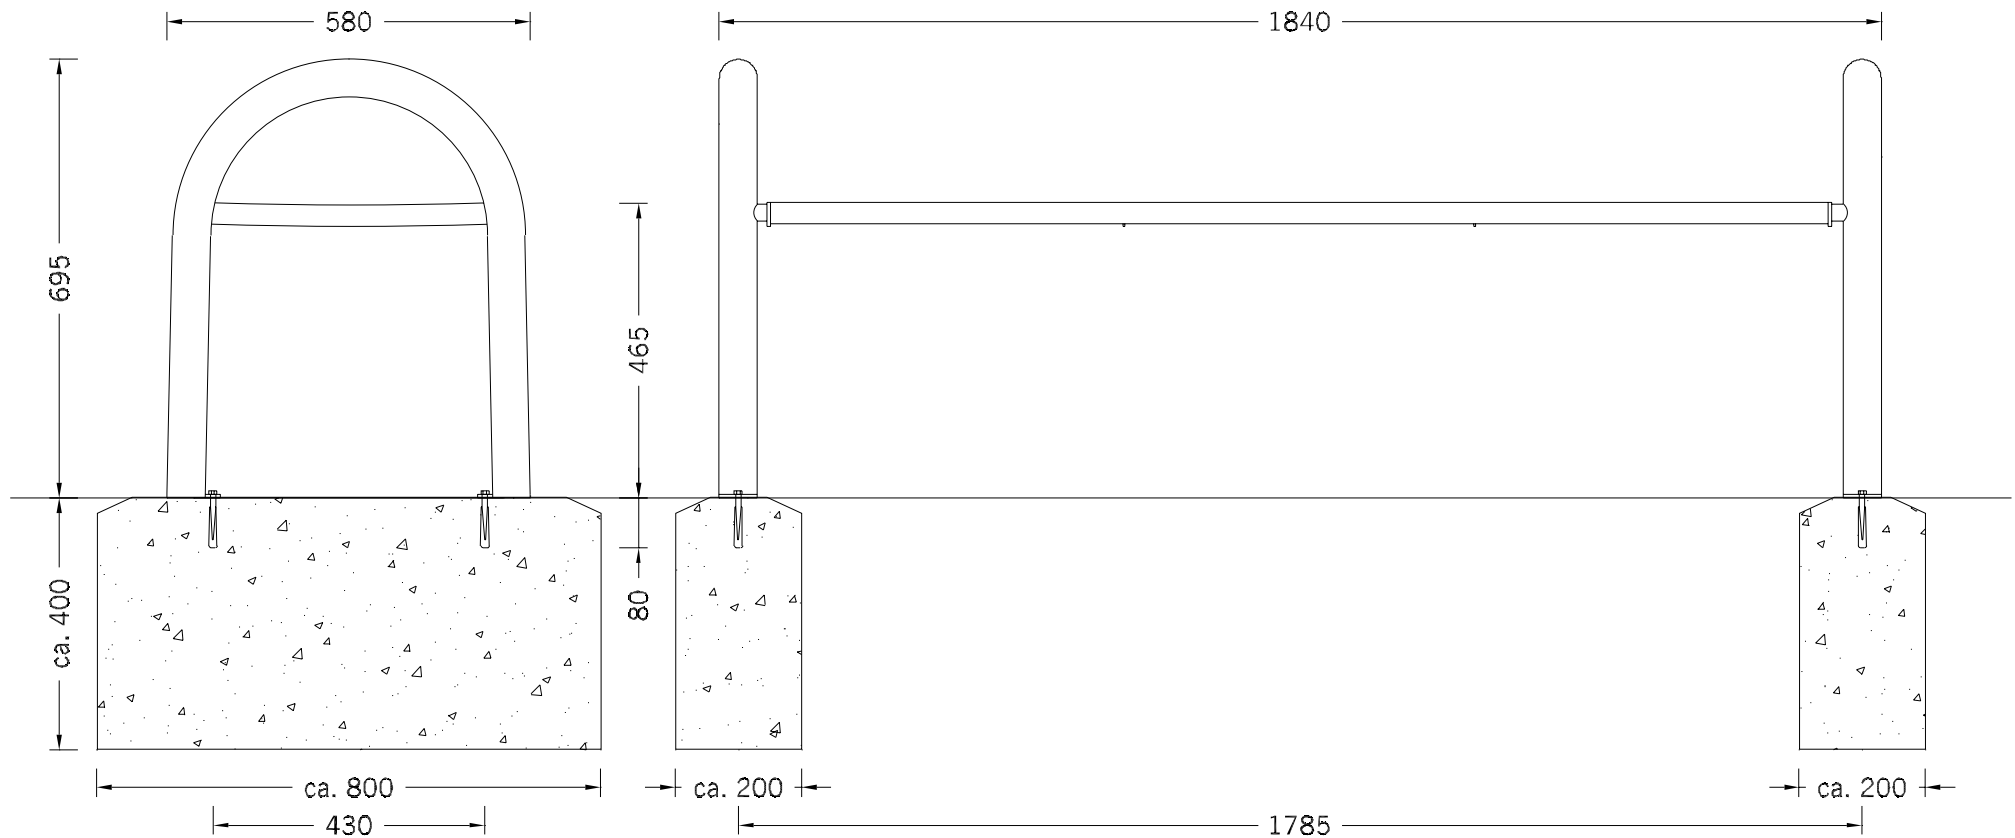

Siardo 150 R

Stool bench with armrests | foundation drawing for bolt-on

BENKERTBÄNKE
erkennbar langlebig

Foundations are depending on local conditions - no responsibility is taken for the correctness of this information