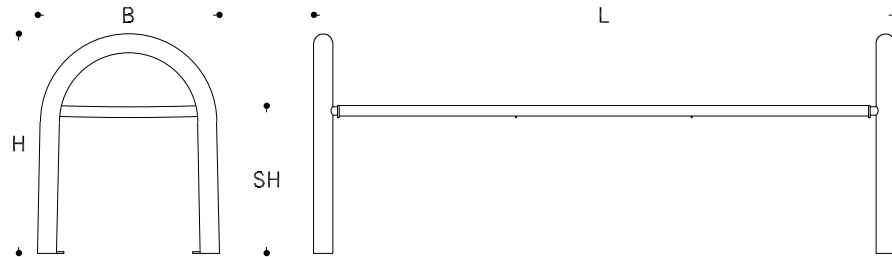

# Siardo 150 R

Stool bench with armrests | data sheet

**BENKERTBÄNKE**  
erkennbar langlebig

# Siardo 150 R

Stool bench with armrests | specification

**BENKERTBÄNKE**  
erkennbar langlebig

Length (L/mm)	Width (B/mm)	Height (H/mm)	Seat Height (SH/mm)
1840	580	695	465

## Ground anchor

Concrete-in Installation depth (mm): 250  
Bolt-on Installation depth (mm): 80

Unfortunately there is no photo available for this product