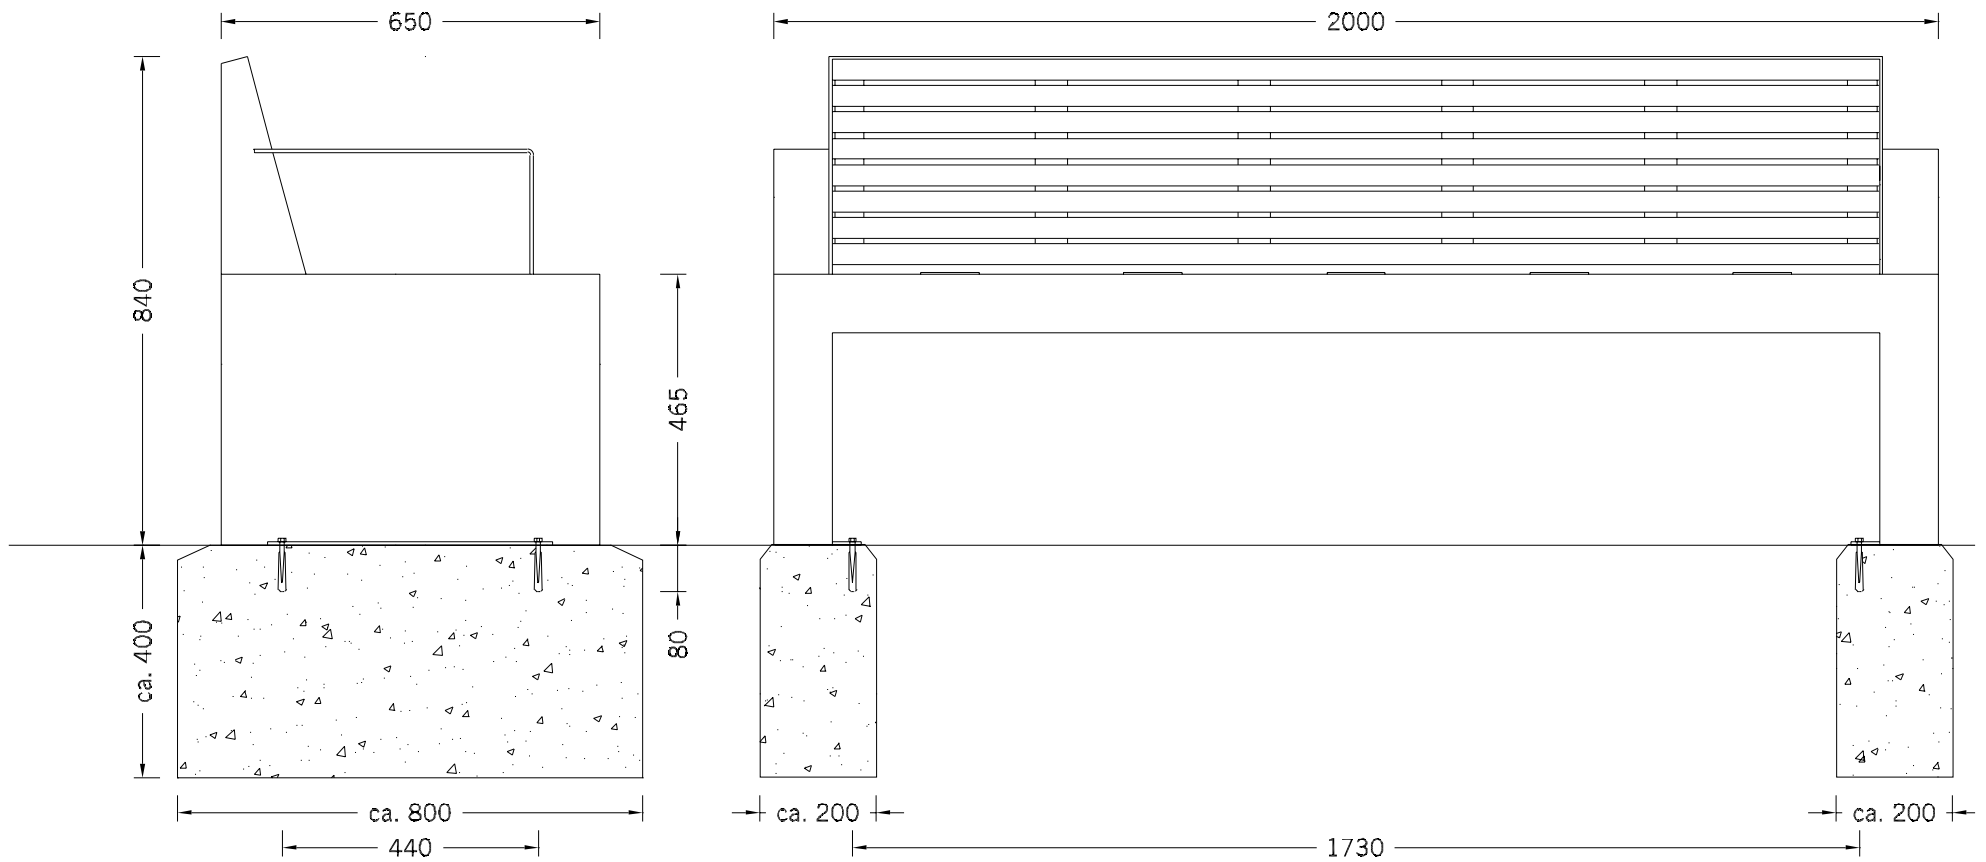

COMFONY 40

Bench with armrests 2000

BENKERTBÄNKE
innovatives Freiraummöbel

Installation Bolt-on, installation depth 80mm

Fundamente sind abhängig von örtlichen Gegebenheiten - Dies ist nur ein Vorschlag ohne Gewähr