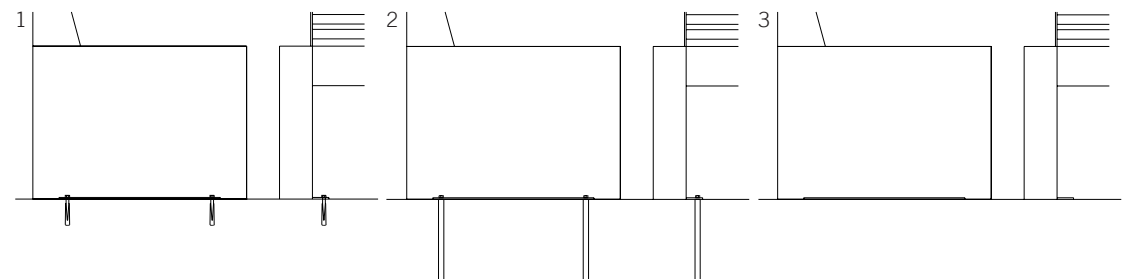

BENKERTBÄNKE
innovatives Freiraummöbel

Technical Details | Dimensions

L / Length	2000
W / Width	650
H / Height	840
SH / Seat height	465

Frame Stainless steel type 304 | powder-coated

1. metallic silver
2. structure black
3. DB703 fine structure iron ore anthracite
4. DB601 fine structure green
5. RAL colour smooth matt - as available

Seat / backrest Slats consisting of aluminium core with a PET-thermo-sheath | impact-resistant | UV-resistant

1. grey-green
2. grey-brown
3. RAL 6011 reseda green
4. RAL 7038 agate grey
5. RAL 8012 red brown
6. RAL 9002 greywhite

Installation

1. Bolt-on, installation depth 80mm
2. Concrete-in, installation depth 250mm
3. free positioning

Special ground anchors available on request (subject to a price extra). Installation points concealed below ground level – for bolt fixing to equalise slopes or for height adjustment so that older people can sit correctly.