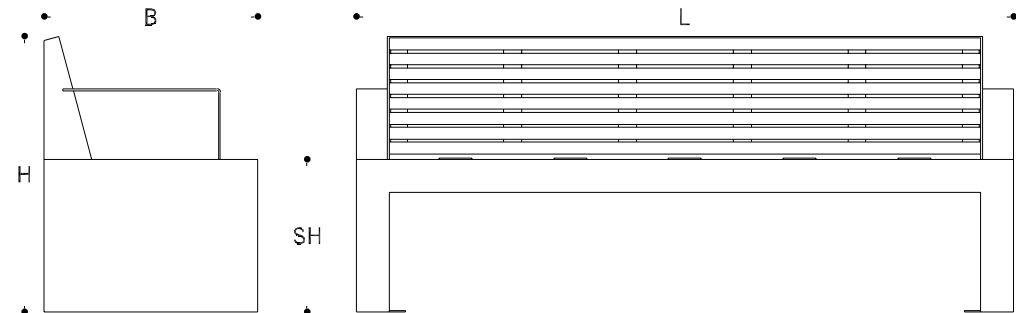

BENKERTBÄNKE
innovatives Freiraummöbel

Technical Details | Dimensions

L / Length	2000
W / Width	650
H / Height	840
SH / Seat height	465

Frame Stainless steel type 304 | powder-coated

1. metallic silver
2. structure black
3. DB703 fine structure iron ore anthracite
4. DB601 fine structure green
5. RAL colour smooth matt - as available