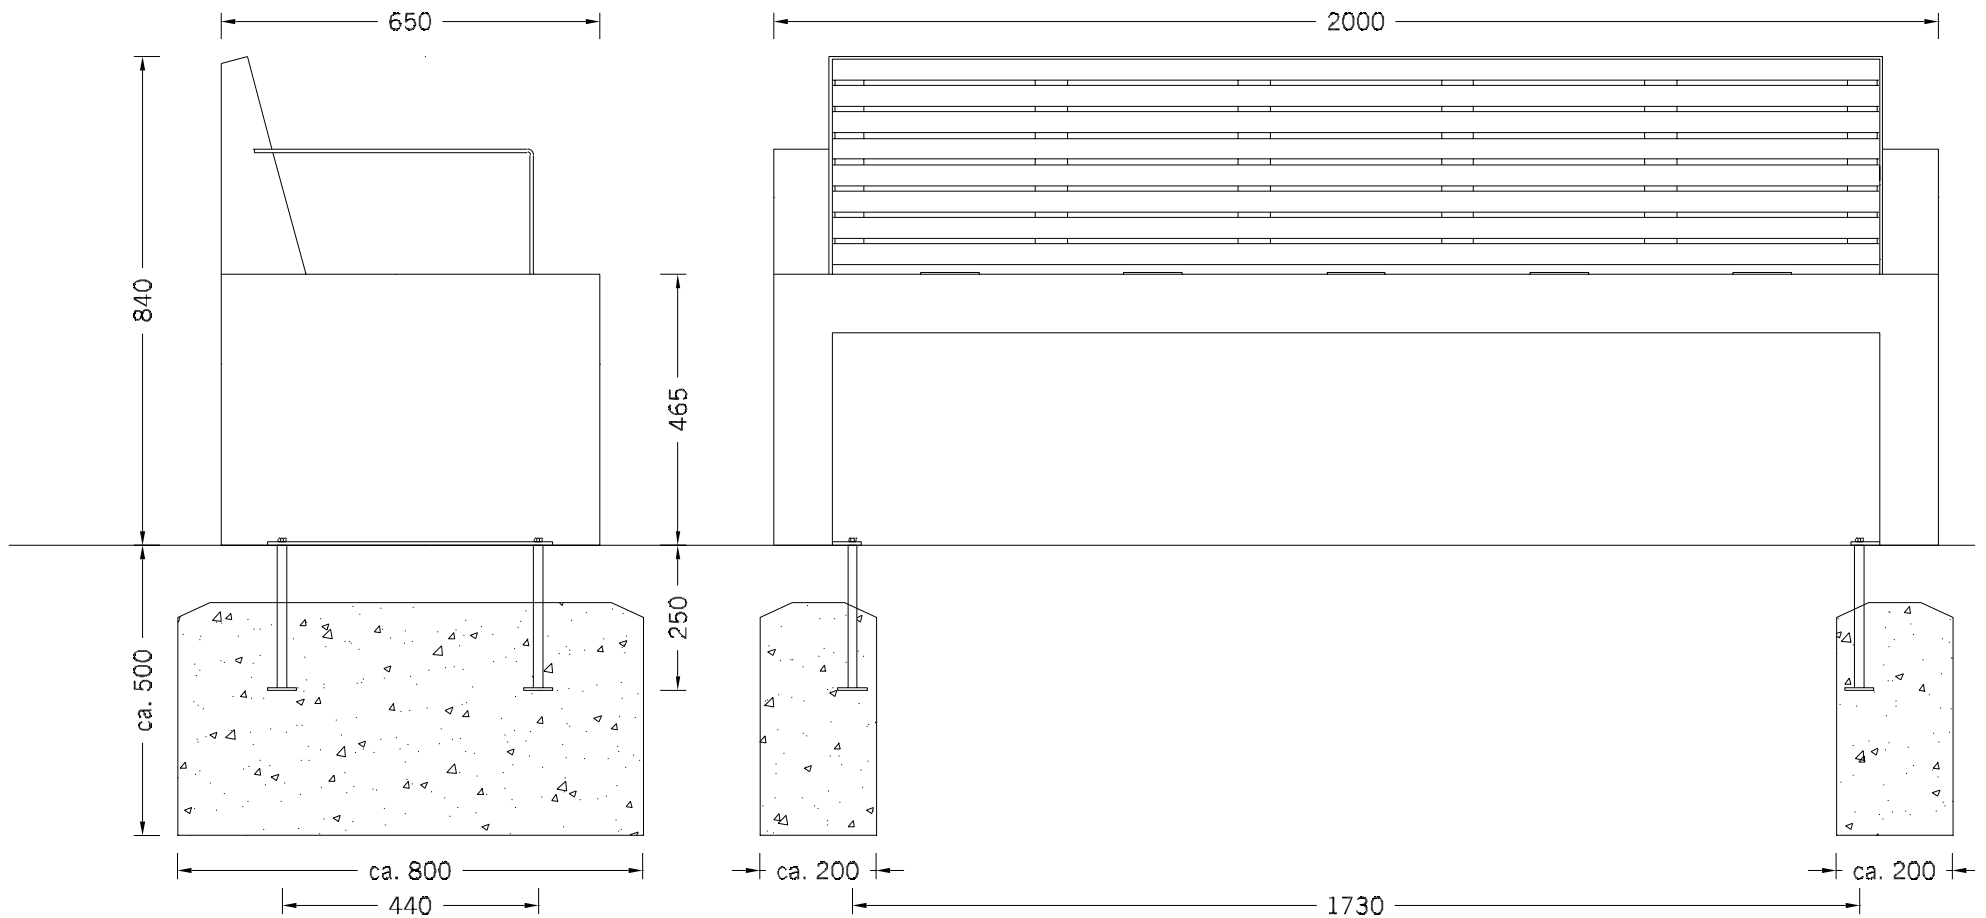

COMFONY 40

Bench with armrests 2000

BENKERTBÄNKE
innovatives Freiraummöbel

Installation Concrete-in, installation depth 250mm

Fundamente sind abhängig von örtlichen Gegebenheiten - Dies ist nur ein Vorschlag ohne Gewähr