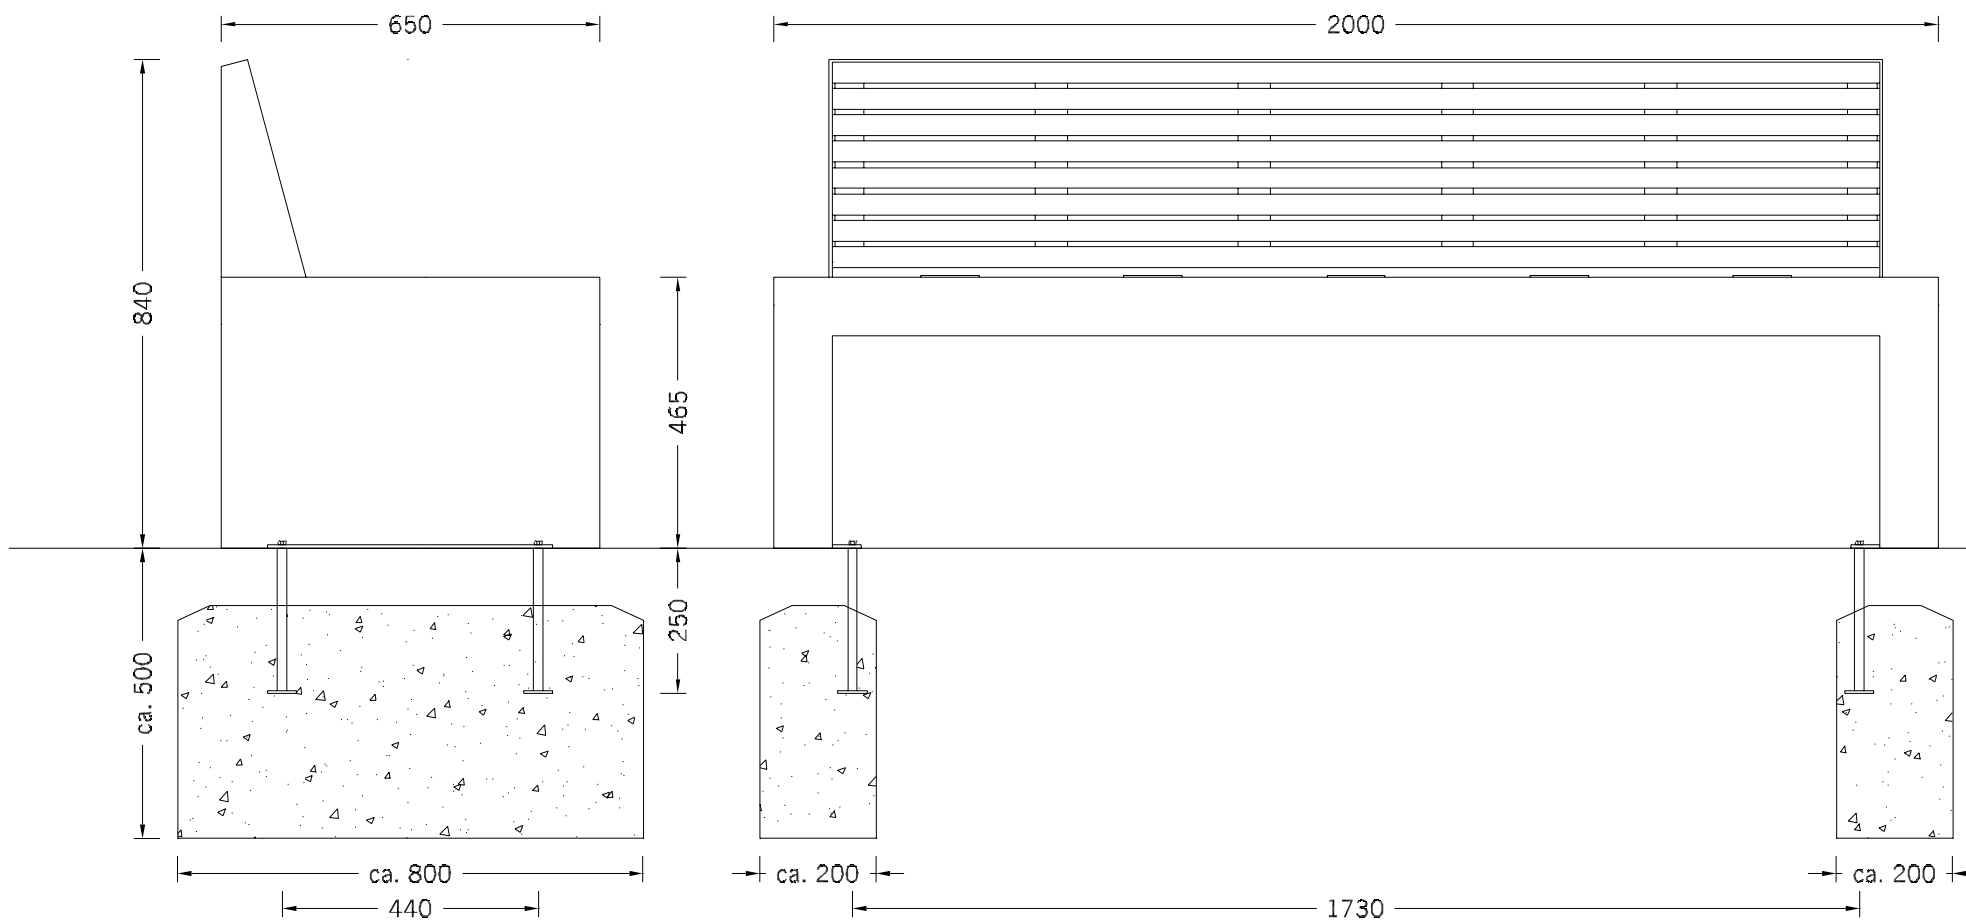

COMFONY 40

Bench without armrests 2000

BENKERTBÄNKE
innovatives Freiraummöbel

Installation Concrete-in, installation depth 250mm

Fundamente sind abhängig von örtlichen Gegebenheiten - Dies ist nur ein Vorschlag ohne Gewähr