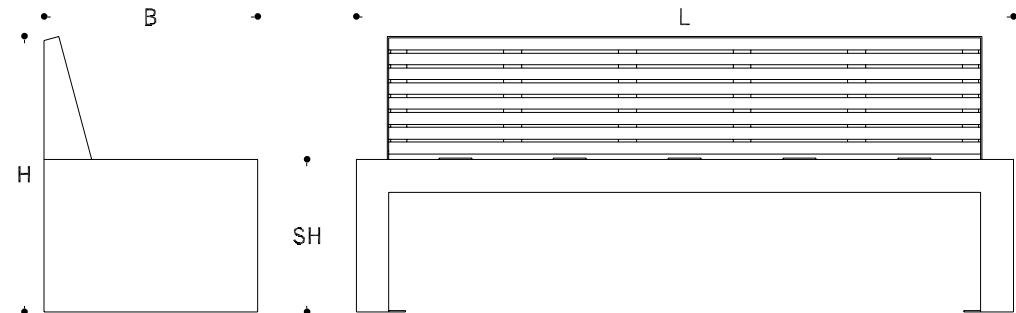

## Technical Details | Dimensions

L / Length	2000
W / Width	650
H / Height	840
SH / Seat height	465

**Frame** Stainless steel type 304 | powder-coated

1. metallic silver
2. structure black
3. DB703 fine structure iron ore anthracite
4. DB601 fine structure green
5. RAL colour smooth matt - as available