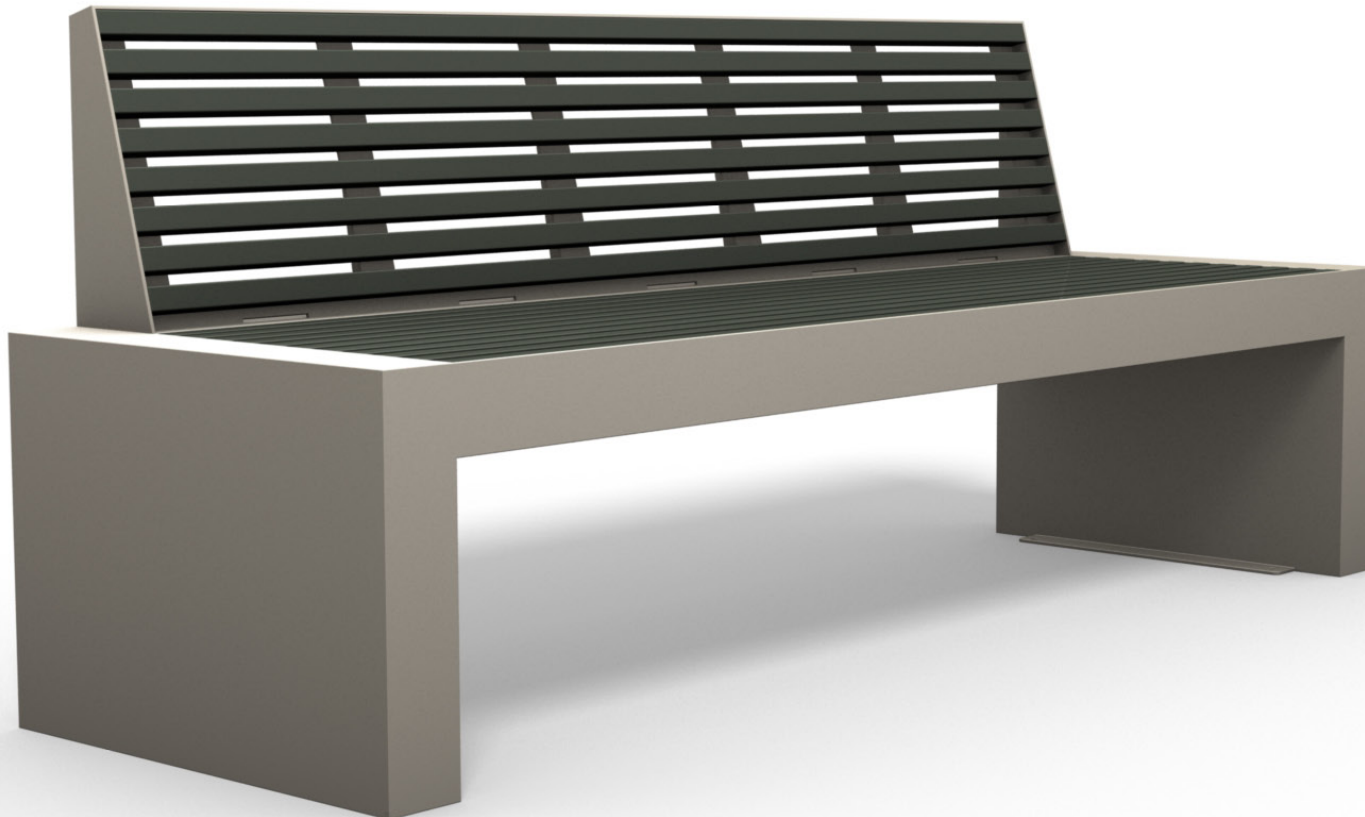

# COMFONY 40

Bench without armrests 2000

**BENKERTBÄNKE**  
innovatives Freiraummöbel

## Technical Details | Dimensions

L / Length	2000
W / Width	650
H / Height	840
SH / Seat height	465

**Frame** Stainless steel type 304 | powder-coated

1. metallic silver
2. structure black
3. DB703 fine structure iron ore anthracite
4. DB601 fine structure green
5. RAL colour smooth matt - as available

**Seat / backrest** Slats consisting of aluminium core with a PET-thermo-sheath | impact-resistant | UV-resistant

1. grey-green
2. grey-brown
3. RAL 6011 reseda green
4. RAL 7038 agate grey
5. RAL 8012 red brown
6. RAL 9002 greywhite