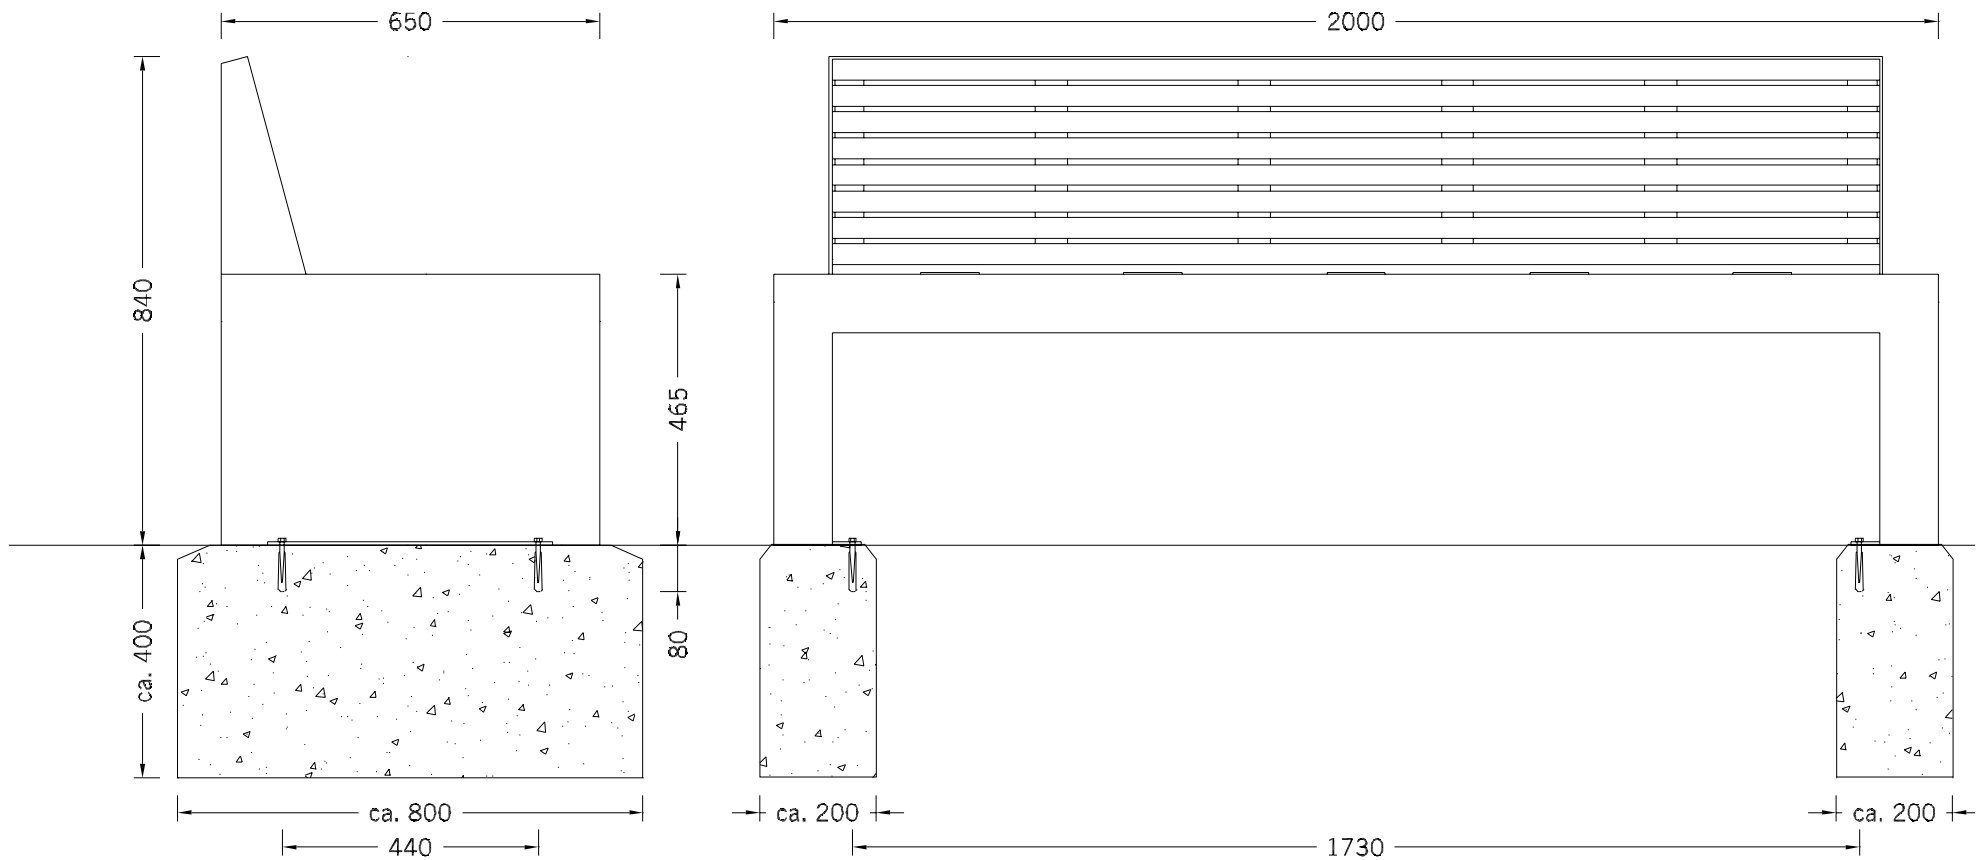

COMFONY 40

Bench without armrests 2000

BENKERTBÄNKE
innovatives Freiraummöbel

Installation Bolt-on, installation depth 80mm

Fundamente sind abhängig von örtlichen Gegebenheiten - Dies ist nur ein Vorschlag ohne Gewähr