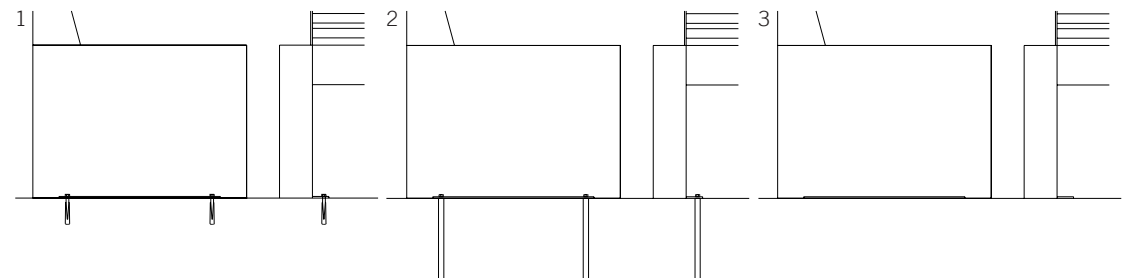

## Technical Details | Dimensions

L / Length	2000
W / Width	650
H / Height	840
SH / Seat height	465

**Frame** Stainless steel type 304 | powder-coated

1. metallic silver
2. structure black
3. DB703 fine structure iron ore anthracite
4. DB601 fine structure green
5. RAL colour smooth matt - as available

**Seat / backrest** Slats consisting of aluminium core with a PET-thermo-sheath | impact-resistant | UV-resistant

1. grey-green
2. grey-brown
3. RAL 6011 reseda green
4. RAL 7038 agate grey
5. RAL 8012 red brown
6. RAL 9002 greywhite

## Installation

1. Bolt-on, installation depth 80mm
2. Concrete-in, installation depth 250mm
3. free positioning

Special ground anchors available on request (subject to a price extra). Installation points concealed below ground level – for bolt fixing to equalise slopes or for height adjustment so that older people can sit correctly.