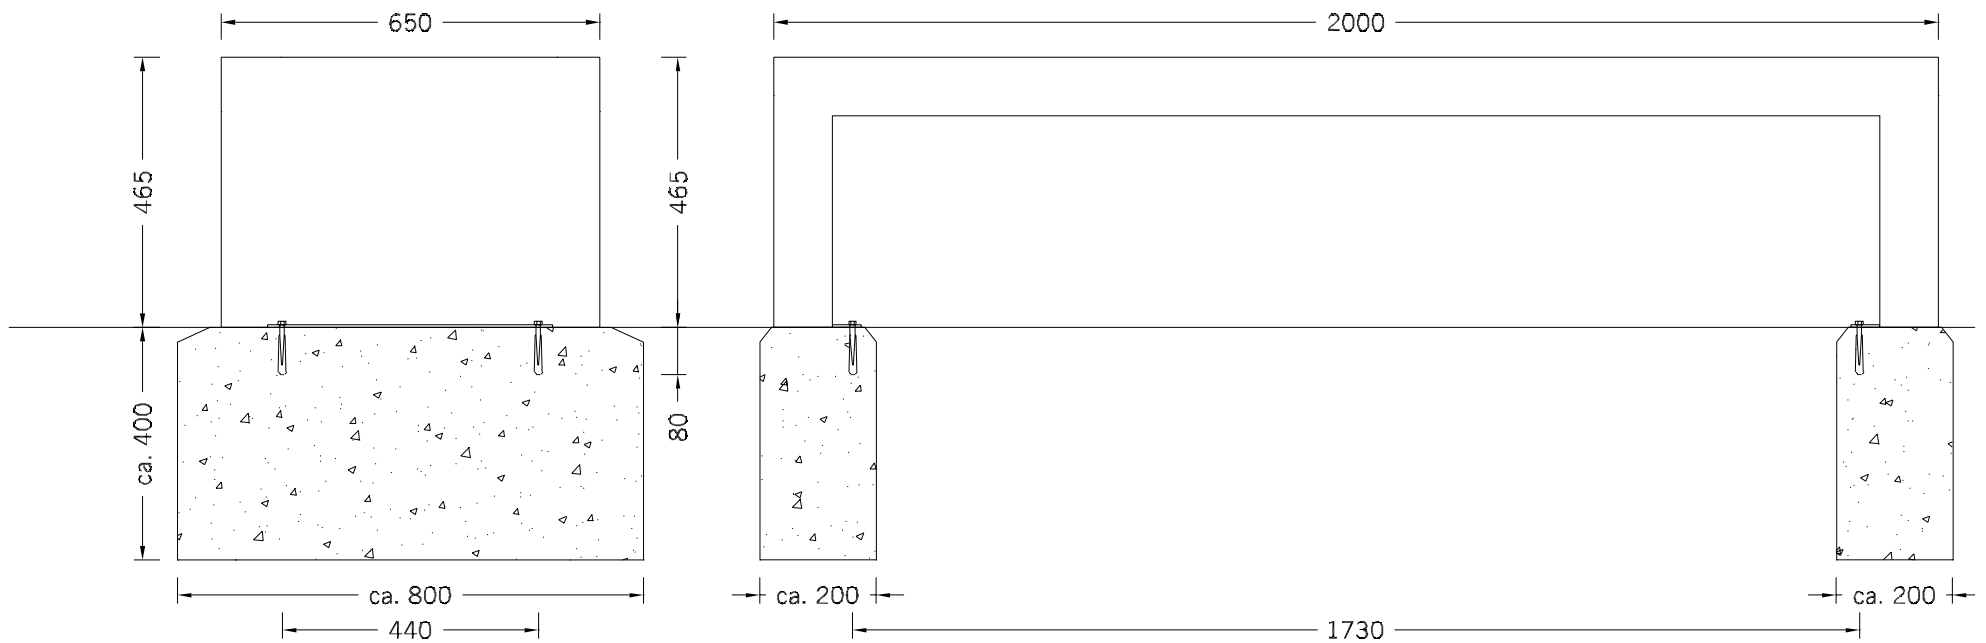

COMFONY 40

Stool bench 2000

BENKERTBÄNKE
innovatives Freiraummöbel

Installation Bolt-on, installation depth 80mm

Fundamente sind abhängig von örtlichen Gegebenheiten - Dies ist nur ein Vorschlag ohne Gewähr