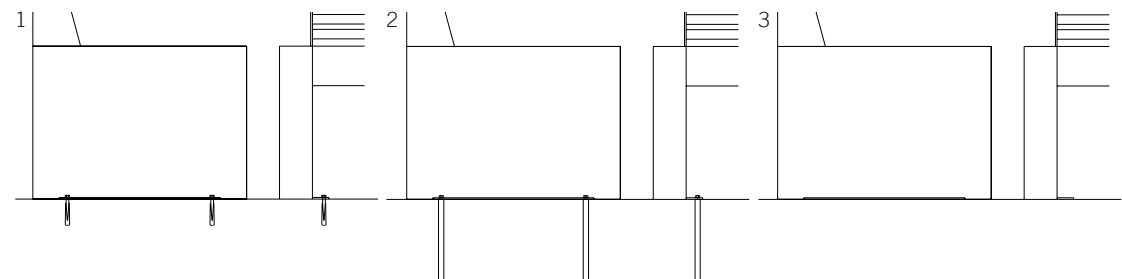

## Technical Details | Dimensions

L / Length	2000
W / Width	650
H / Height	465
SH / Seat height	465

**Frame** Stainless steel type 304 | powder-coated

1. metallic silver
2. structure black
3. DB703 fine structure iron ore anthracite
4. DB601 fine structure green
5. RAL colour smooth matt - as available

**Seat** Slats consisting of aluminium core with a PET-thermo-sheath | impact-resistant | UV-resistant

1. grey-green
2. grey-brown
3. RAL 6011 reseda green
4. RAL 7038 agate grey
5. RAL 8012 red brown
6. RAL 9002 greywhite

## Installation

1. Bolt-on, installation depth 80mm
2. Concrete-in, installation depth 250mm
3. free positioning

Special ground anchors available on request (subject to a price extra). Installation points concealed below ground level – for bolt fixing to equalise slopes or for height adjustment so that older people can sit correctly.