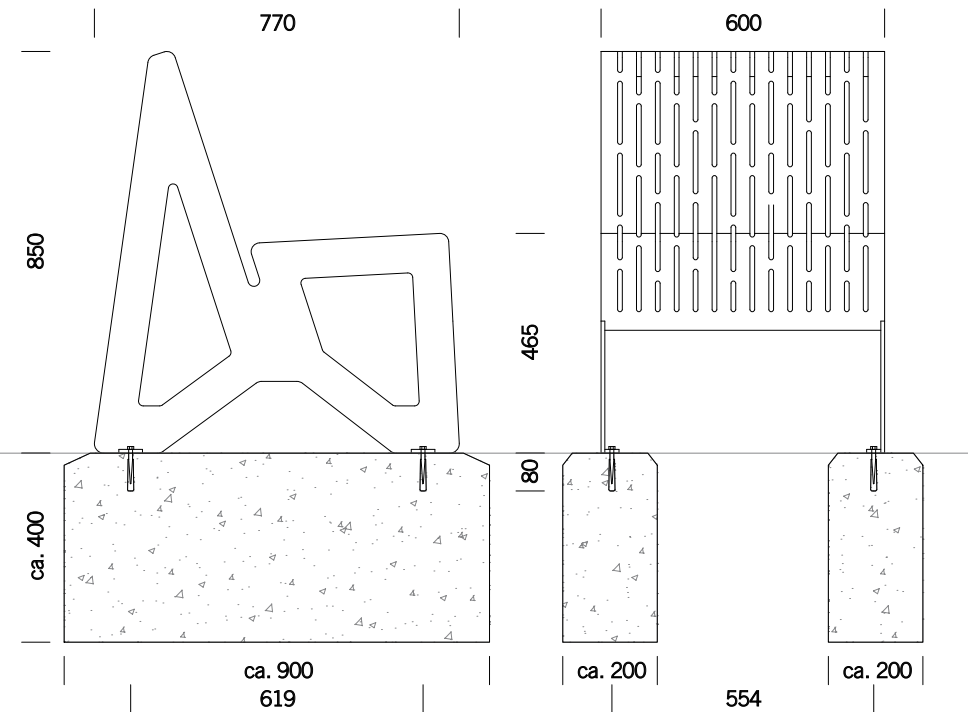

CHALIDOR 100

Bench 600

BENKERTBÄNKE

Einzigartig und langlebig

GROUND ANCHOR BOLT-ON, INSTALLATION DEPTH 80 MM

Foundations are depending on the local situation - this is just a proposal without warranty