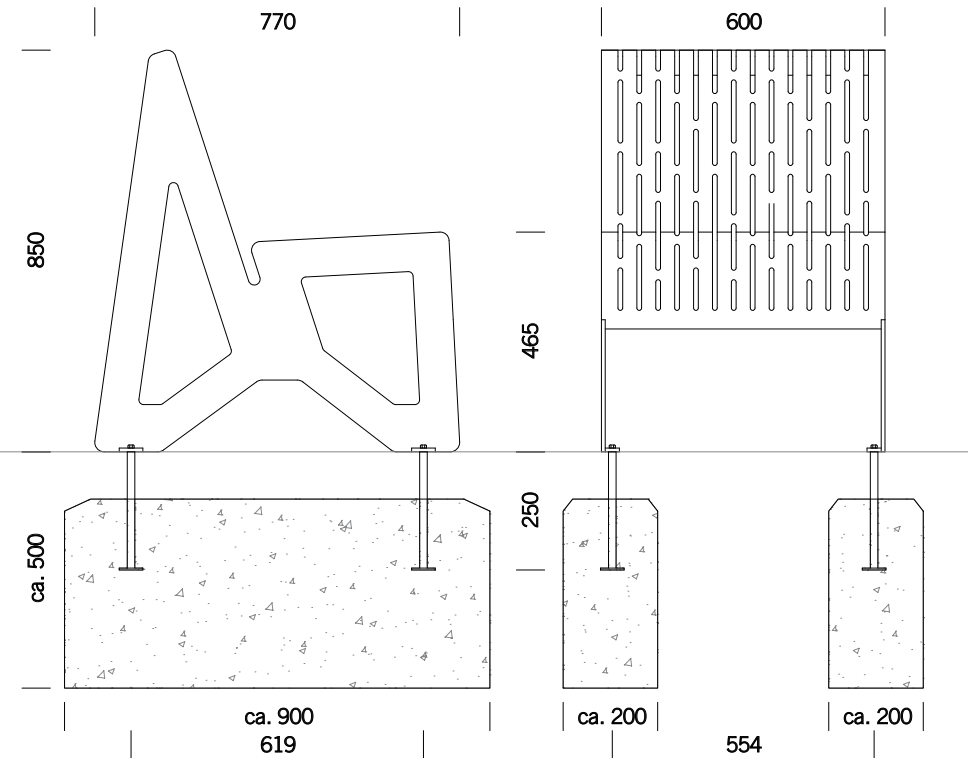

CHALIDOR 100

Bench 600

BENKERTBÄNKE

Einzigartig und langlebig

GROUND ANCHOR CONCRETE-IN, INSTALLATION DEPTH 250 MM

Foundations are depending on the local situation - this is just a proposal without warranty