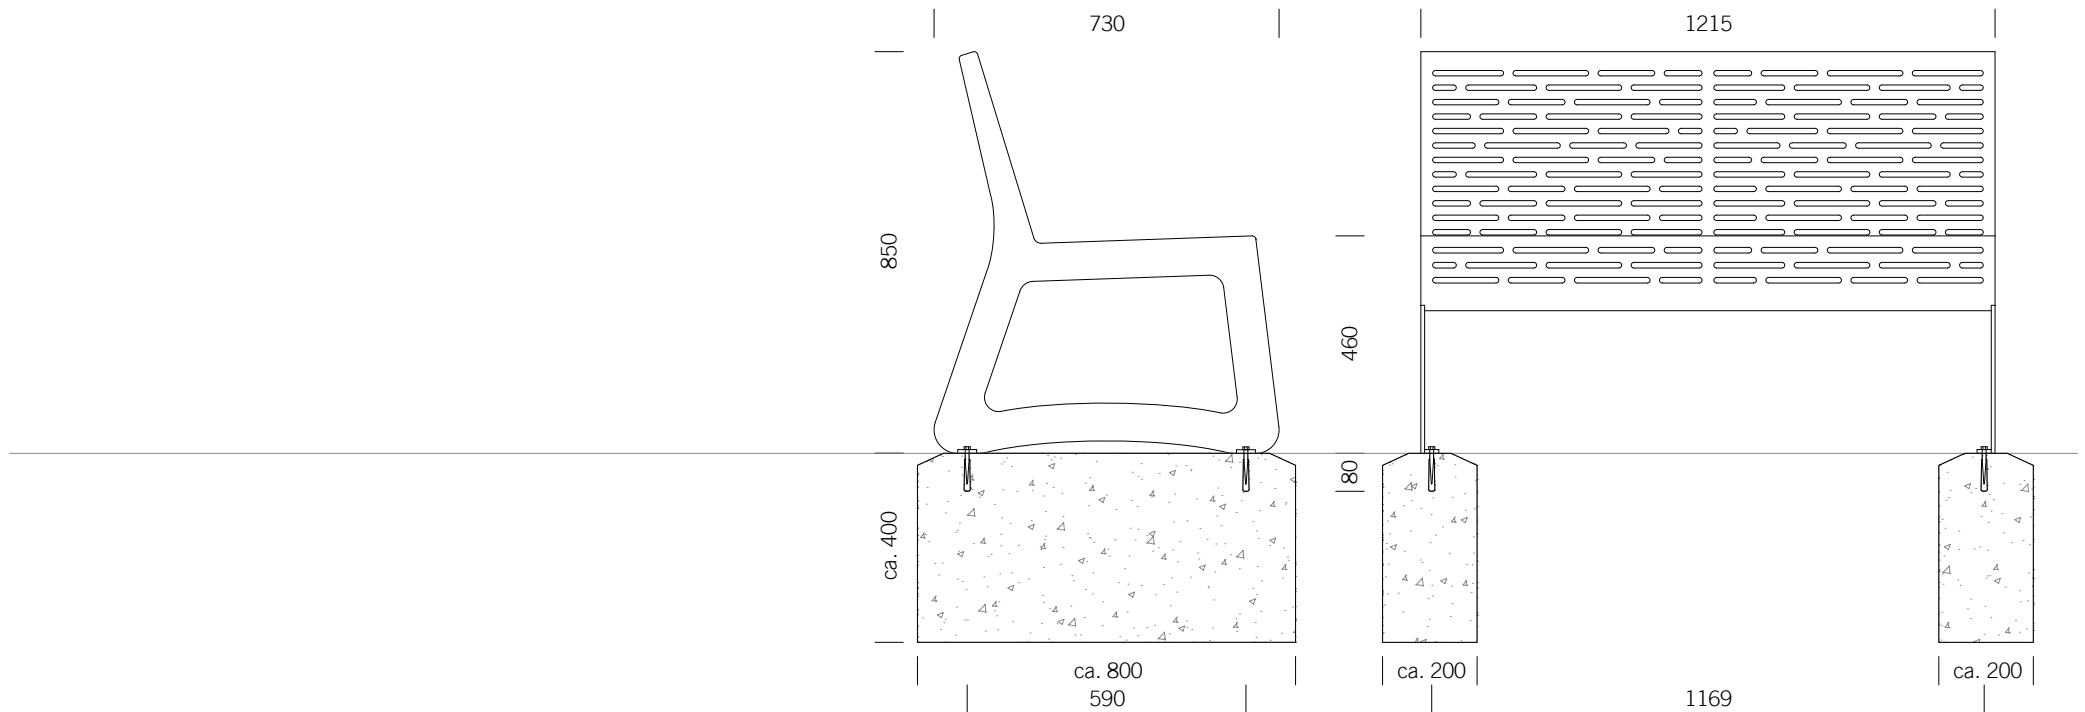

Stainless steel type 304 | powder-coated

SEAT / BACKREST

Stainless steel type 304 | perforated plate

CHALIDOR 200

Bench 1215

BENKERTBÄNKE

Einzigartig und langlebig

GROUND ANCHOR BOLT-ON, INSTALLATION DEPTH 80 MM