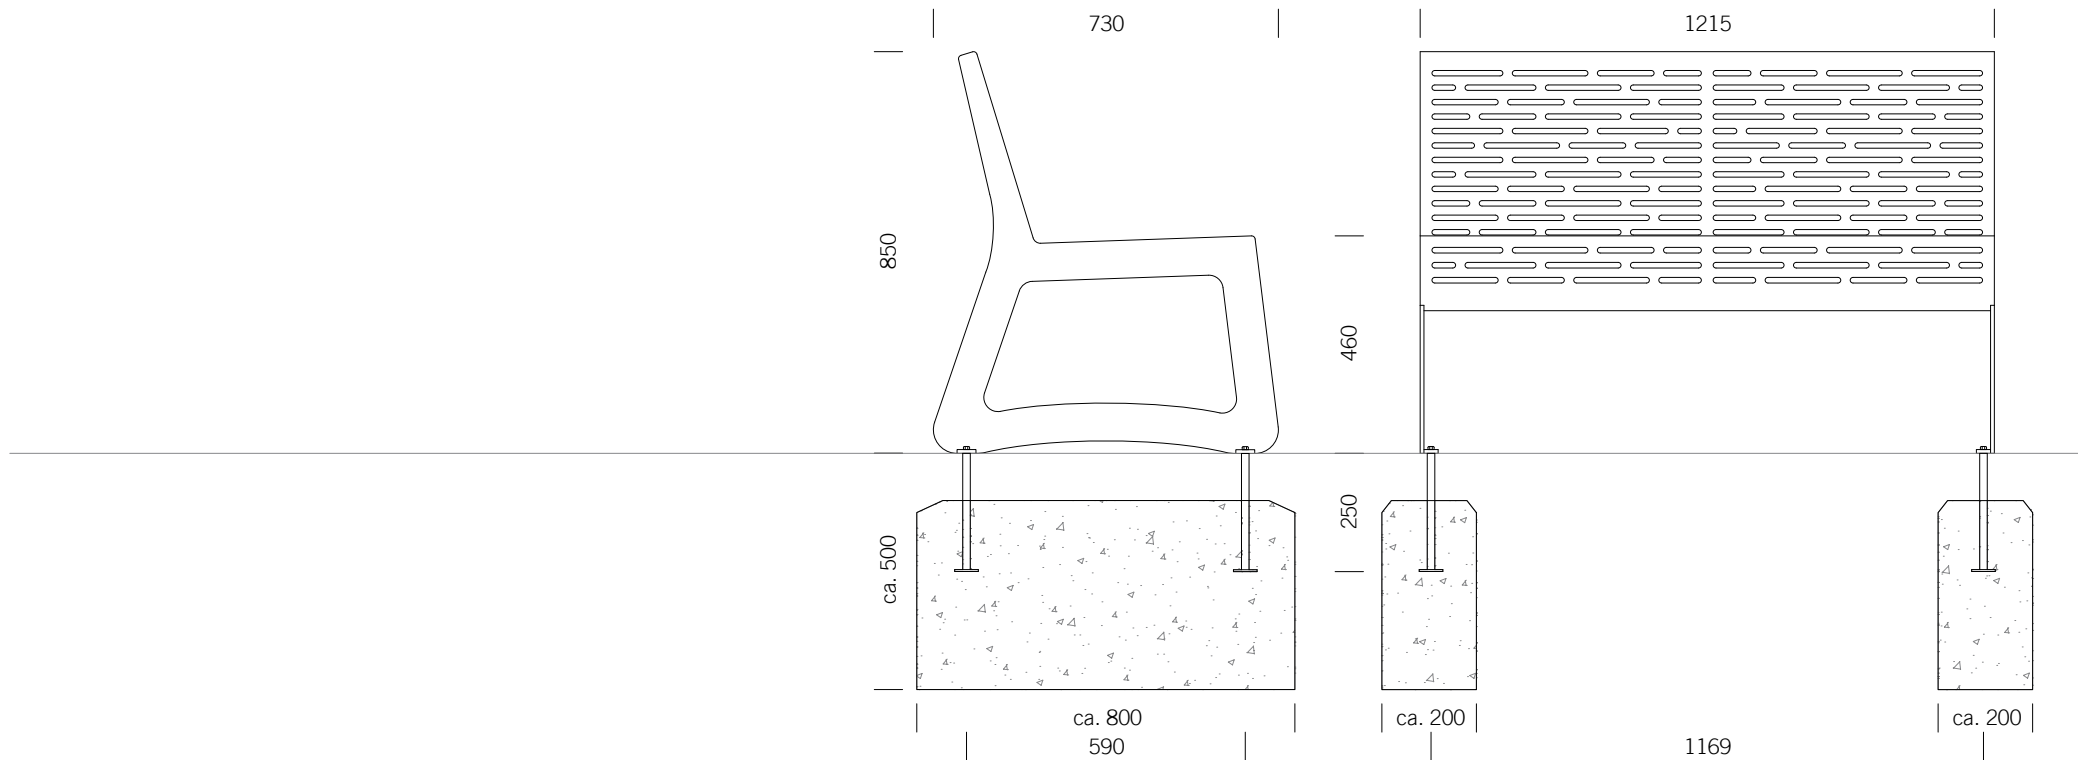

Foundations are depending on the local situation - this is just a proposal without warranty

CHALIDOR 200

Bench 1215

BENKERTBÄNKE

Einzigartig und langlebig

GROUND ANCHOR CONCRETE-IN, INSTALLATION DEPTH 250 MM