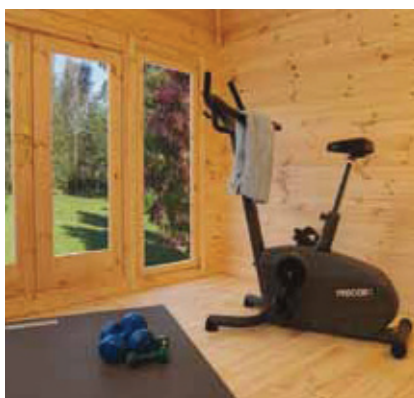

A log cabin opens up a world of opportunities for you and your family. Whether you need a home office, an extra bedroom, a gym or just a traditional garden summerhouse, a cabin provides a real way of creating extra living space.

Our range of high quality log cabins have all been designed with these multiple uses in mind. A comprehensive choice of building sizes, shapes and finishes and with prices starting at just £1,249, there's a model to suit everyone.

Our log cabin range is available in three log thicknesses – 28mm, 34mm and 44mm, with double glazing being standard on all 44mm cabins.

The precision engineered logs are machined with chalet cut corners, a joint with a 6 sided profile which provides maximum resilience and stability against the UK's wind and rain. The logs are manufactured from kiln dried timber, a process which extracts moisture to an exact level. This method of drying minimises the risk of splitting and reduces warping to an absolute minimum.

The roofs and floors in all our cabins are constructed from kiln dried tongue and groove boards.

Adjustable door hinges, mortised locking door mechanisms and attractive roof shingles come as standard on all models, with opening windows available on most, check specific models for further details.