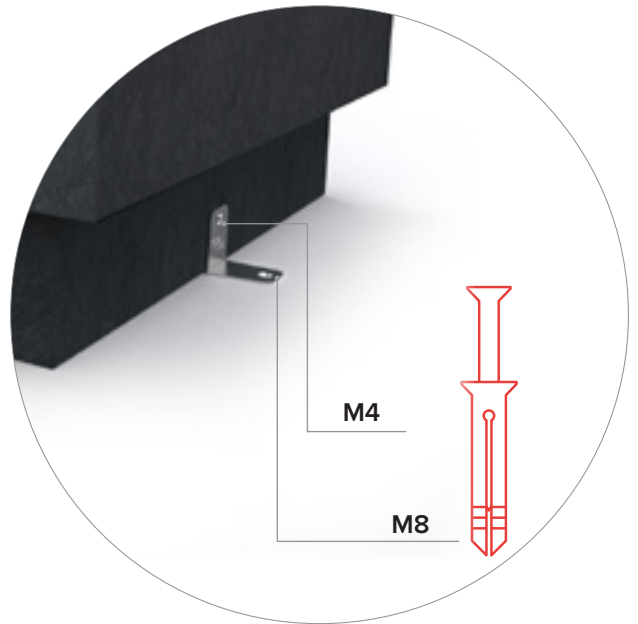

Agora planter

a MINIMALISTIC approach

measurements

models

| | | PLANTING VOLUME (L) | EMPTY WEIGHT (kg) |
|---------------------------------|----------------|---------------------|-------------------|
| SQUARE l x w x h (cm) | 45 x 45 x 52 | 61 | 48 |
| | 60 x 60 x 52 | 117 | 64 |
| | 90 x 90 x 52 | 282 | 104 |
| | 120 x 120 x 52 | 520 | 149 |
| RECTANGLE | 90 x 45 x 52 | 131 | 72 |
| | 120 x 45 x 52 | 178 | 88 |
| | 180 x 45 x 52 | 271 | 119 |
| | 270 x 45 x 52 | 412 | 168 |

Splinter-free

Coloured throughout

Weatherproof

Completely recyclable

WITHOUT SUPPORTS

1x

WITH SUPPORTS

nice in combination with