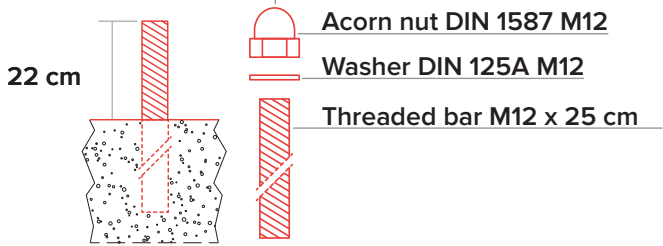

WITHOUT SUPPORTS

1x

WITH SUPPORTS

nice in combination with