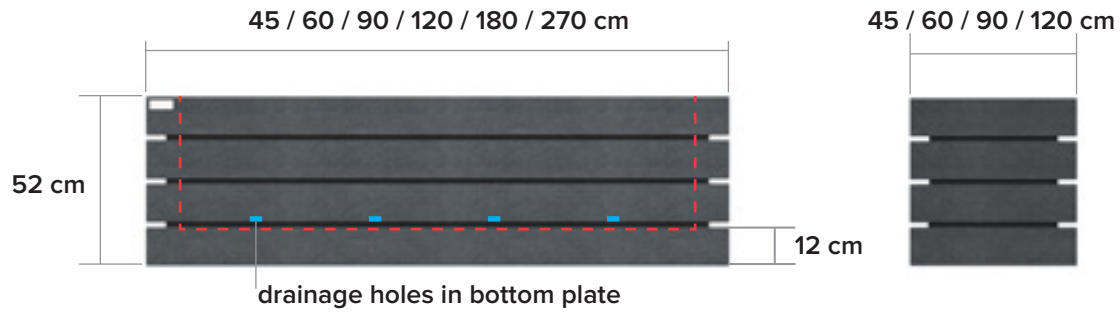

Agora planter

a MINIMALISTIC approach

measurements

models

| | | PLANTING VOLUME (L) | EMPTY WEIGHT (kg) |
|---------------------------------|----------------|---------------------|-------------------|
| SQUARE l x w x h (cm) | 45 x 45 x 52 | 61 | 48 |
| | 60 x 60 x 52 | 117 | 64 |
| | 90 x 90 x 52 | 282 | 104 |
| | 120 x 120 x 52 | 520 | 149 |
| RECTANGLE | 90 x 45 x 52 | 131 | 72 |
| | 120 x 45 x 52 | 178 | 88 |
| | 180 x 45 x 52 | 271 | 119 |
| | 270 x 45 x 52 | 412 | 168 |