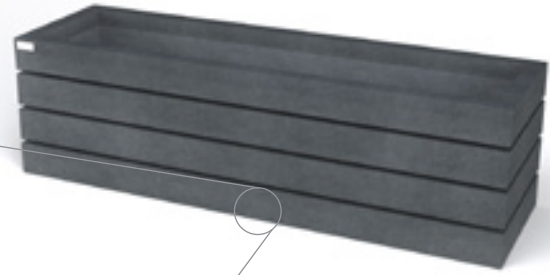

available colours

| | |
|---|--|
|  Sand Beige |  Mineral Grey |
|  Quartz Brown |  Ural Black |

advantages

100% plastic waste

Maintenance free

Rot-proof

Natural texture

Graffiti resistant

Splinter-free

Coloured throughout

Weatherproof

Completely recyclable

WITHOUT SUPPORTS

1x

WITH SUPPORTS

nice in combination with