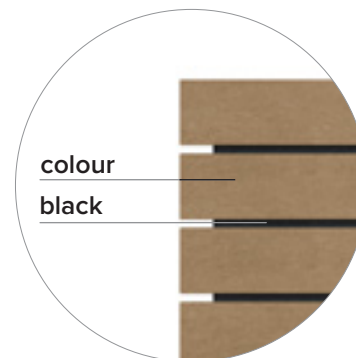

Agora planter

a MINIMALISTIC approach

measurements

models

| | | PLANTING VOLUME (L) | EMPTY WEIGHT (kg) |
|---------------------------------|----------------|---------------------|-------------------|
| SQUARE l x w x h (cm) | 45 x 45 x 52 | 61 | 48 |
| | 60 x 60 x 52 | 117 | 64 |
| | 90 x 90 x 52 | 282 | 104 |
| | 120 x 120 x 52 | 520 | 149 |
| RECTANGLE | 90 x 45 x 52 | 131 | 72 |
| | 120 x 45 x 52 | 178 | 88 |
| | 180 x 45 x 52 | 271 | 119 |
| | 270 x 45 x 52 | 412 | 168 |

available colours

| | |
|---|--|
|  Sand Beige |  Mineral Grey |
|  Quartz Brown |  Ural Black |

advantages

100% plastic waste

Maintenance free

Rot-proof

Natural texture

Graffiti resistant