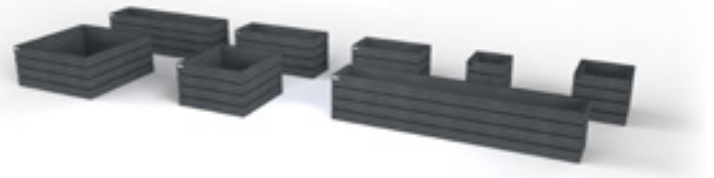

Agora planter

a MINIMALISTIC approach

measurements

models

| | | PLANTING VOLUME (L) | EMPTY WEIGHT (kg) |
|---------------------------------|----------------|---------------------|-------------------|
| SQUARE l x w x h (cm) | 45 x 45 x 52 | 61 | 48 |
| | 60 x 60 x 52 | 117 | 64 |
| | 90 x 90 x 52 | 282 | 104 |
| | 120 x 120 x 52 | 520 | 149 |
| RECTANGLE | 90 x 45 x 52 | 131 | 72 |
| | 120 x 45 x 52 | 178 | 88 |
| | 180 x 45 x 52 | 271 | 119 |
| | 270 x 45 x 52 | 412 | 168 |

available colours

| | |
|---|--|
|  Sand Beige |  Mineral Grey |
|  Quartz Brown |  Ural Black |

advantages

100% plastic waste

Maintenance free

Rot-proof

Natural texture

Graffiti resistant

Splinter-free

Coloured throughout

Weatherproof

Completely recyclable

WITHOUT SUPPORTS

1x

WITH SUPPORTS

nice in combination with