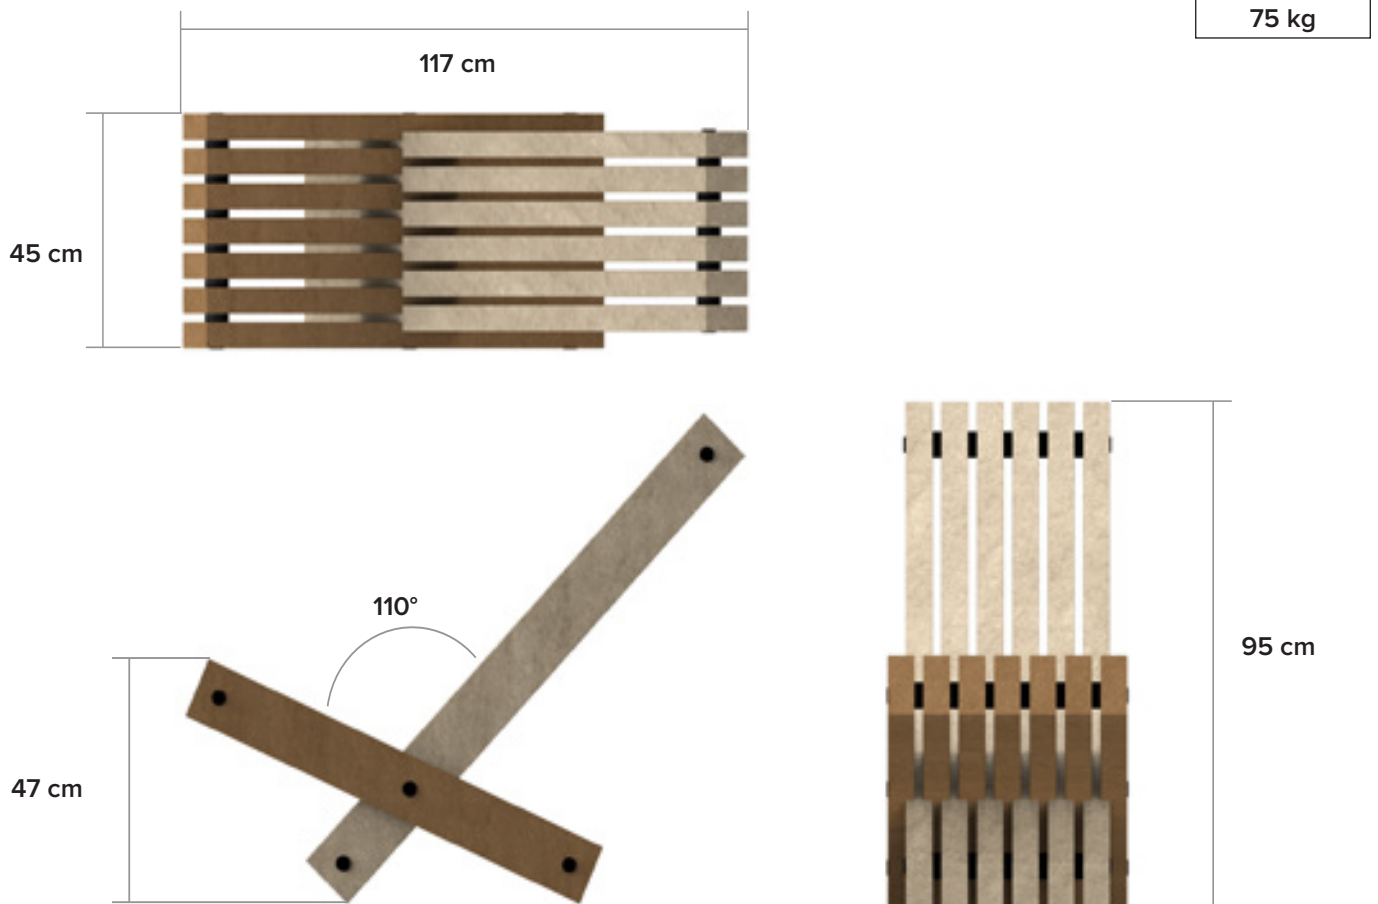

Atlantic

The sustainable deck chair

measurements

available colours

bicolour options

anchoring

advantages

100% plastic waste

Maintenance free

Rot-proof

Natural texture

Graffiti resistant

Splinter-free

Coloured throughout

Weatherproof

Completely recyclable