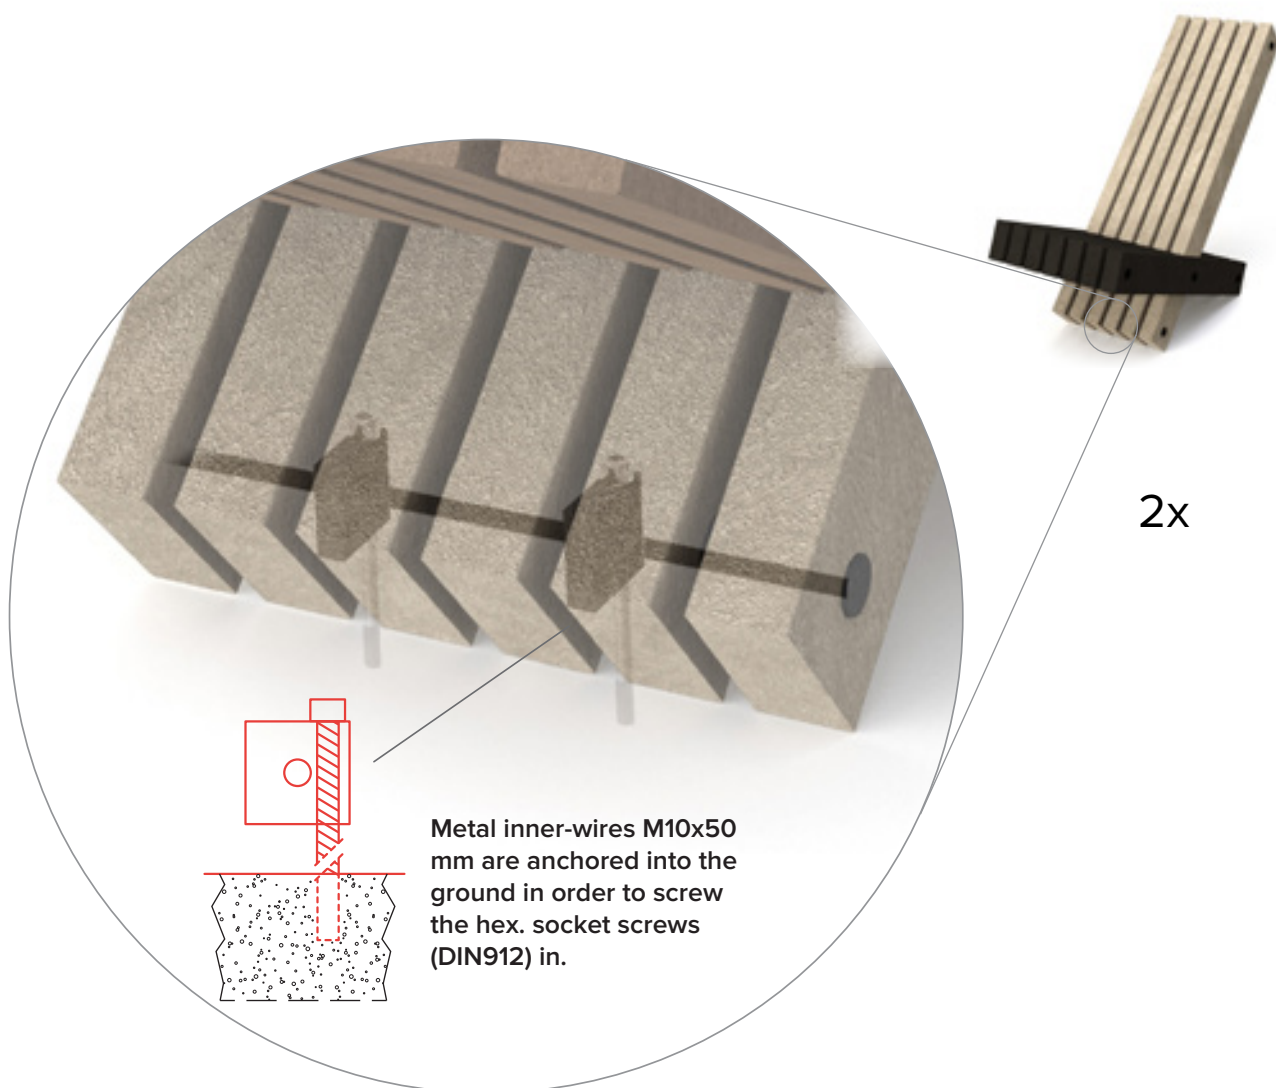

Atlantic

The sustainable deck chair

measurements

available colours

bicolour options

anchoring

advantages

100% plastic waste

Maintenance free

Rot-proof

Natural texture

Graffiti resistant

Splinter-free

Coloured throughout

Weatherproof

Completely recyclable