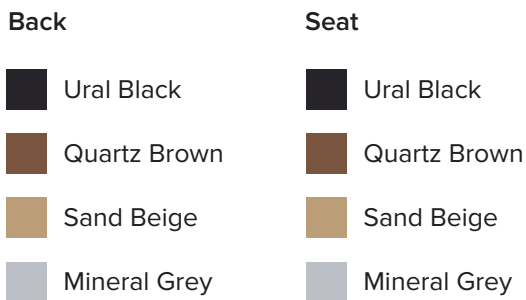

Atlantic

The sustainable deck chair

measurements

available colours

bicolour options

anchoring

advantages

100% plastic waste

Maintenance free

Rot-proof

Natural texture

Graffiti resistant

Splinter-free

Coloured throughout

Weatherproof

Completely recyclable