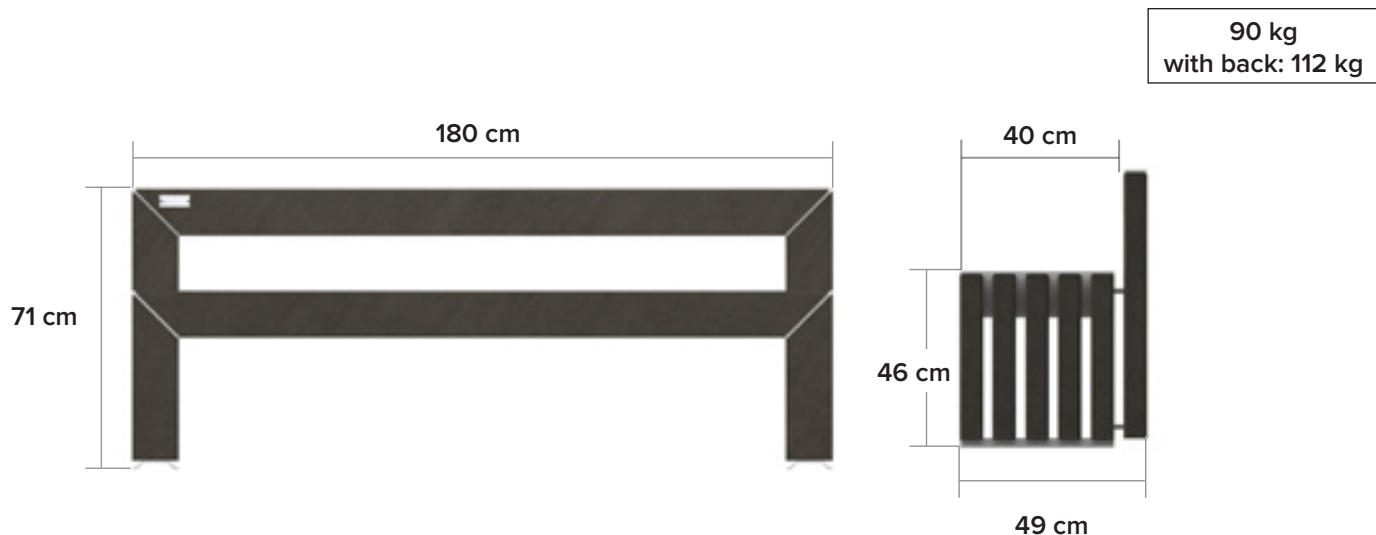

Avenue bench

A touch of steel for planter,
bench and litter-bin

avenue

avenue ML

measurements

available colours

avenue

- Quartz Brown
- Mineral Grey
- Sand Beige
- Ural Black